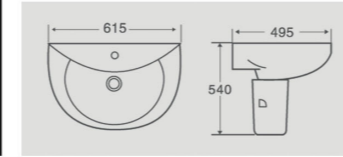

Cutaway View

B32468

Product Details

24" Wall-hung Basin
Size : 605x465x515mm
Vitreous china
Wall-hung Installation

Cutaway View

B32469

Product Details

24" Wall-hung Basin
Size : 630x475x540mm
Vitreous china
Wall-hung Installation

Cutaway View

B32472

Product Details

24" Wall-hung Basin
Size : 615x495x540mm
Vitreous china
Wall-hung Installation

Cutaway View

B32637

Product Details

24" Wall-hung Basin
Size : 660x515x540mm
Vitreous china
Wall-hung Installation

Cutaway View

2037

Product Details

Squatting Pan W.C.
Size : 480x370x195mm
Build-in platform
Gravity-fed flushing system

Cutaway View

2038

Product Details

Squatting Pan W.C.
Size : 500x410x165mm
Build-in platform
Gravity-fed flushing a system

Cutaway View

2043

Product Details

Squatting Pan W.C.
Size : 565x460x200mm
Build-in platform
Gravity-fed flushing system

Cutaway View

2046

Product Details

Squatting Pan W.C.
Size : 520x400x210mm
Build-in platform
Gravity-fed flushing system