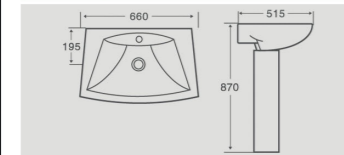

32236

Product Details

22" Pedestal Basin
Size : 570x450x810mm
Vitreous china
Fixing to wall with back

Cutaway View

32272/32472

Product Details

22" Pedestal Basin
Size : 560x430x850mm
Vitreous china
Fixing to wall with back
24" Pedestal Basin
Size : 615x495x870mm
Vitreous china
Fixing to wall with back

Cutaway View

32463

Product Details

24" Pedestal Basin
Size : 600x480x830mm
Vitreous china
Fixing to wall with back

Cutaway View

32469

Product Details

24" Pedestal Basin
Size : 630x475x860mm
Vitreous china
Fixing to wall with back

Cutaway View

32637

Product Details

26" Pedestal Basin
Size : 660x515x870mm
Vitreous china
Fixing to wall with back

Cutaway View

B32430

Product Details

24" Wall-hung Basin
Size : 610x475x560mm
Vitreous china
Wall-hung Installation

Cutaway View

B32468

Product Details

24" Wall-hung Basin
Size : 605x465x515mm
Vitreous china
Wall-hung Installation

Cutaway View

B32469

Product Details

24" Wall-hung Basin
Size : 630x475x540mm
Vitreous china
Wall-hung Installation