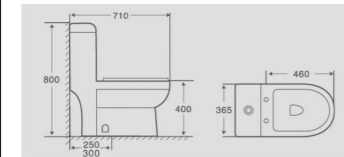

Cutaway View

8130

Product Details

Washdown Two-piece Closet
Size : 650x365x790mm
Vitreous china
S-trap,250mm Roughing-in

Cutaway View

8312

Product Details

Washdown Two-piece Closet
Size : 710x390x765mm
Vitreous china
S-trap,250mm Roughing-in

Cutaway View

6171

Product Details

Washdown One-piece Closet
Size : 710x365x800mm
Vitreous china
S-trap,250, 300mm Roughing-in

Cutaway View

6177

Product Details

Siphonic One-piece Closet
Size : 680x420x590mm
Vitreous china
S-trap,250, 300mm Roughing-in

Cutaway View

6271

Product Details

Washdown One-piece Closet
Size : 650x360x750mm
Vitreous china
S-trap,250mm Roughing-in

Cutaway View

6272

Product Details

Washdown One-piece Closet
Size : 720x400x770mm
Vitreous china
S-trap,250mm Roughing-in

Cutaway View

8320

Product Details

Washdown Two-piece Closet
Size : 700x395x830mm
Vitreous china
S-trap,250mm Roughing-in

Cutaway View

31802

Product Details

18" Pedestal Basin
Size : 460x390x820mm
Vitreous china
Fixing to wall with back