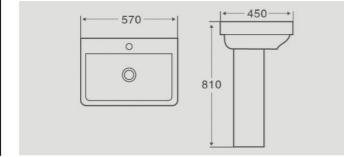

32236

Product Details

22" Pedestal Basin
Size : 570x450x810mm
Vitreous china
Fixing to wall with back

Cutaway View

32272/32472

Product Details

22" Pedestal Basin
Size : 560x430x850mm
Vitreous china
Fixing to wall with back
24" Pedestal Basin
Size : 615x495x870mm
Vitreous china
Fixing to wall with back

Cutaway View

32463

Product Details

24" Pedestal Basin
Size : 600x480x830mm
Vitreous china
Fixing to wall with back

Cutaway View

32469

Product Details

24" Pedestal Basin
Size : 630x475x860mm
Vitreous china
Fixing to wall with back

Cutaway View

32637

Product Details

26" Pedestal Basin
Size : 660x515x870mm
Vitreous china
Fixing to wall with back

Cutaway View

B32430

Product Details

24" Wall-hung Basin
Size : 610x475x560mm
Vitreous china
Wall-hung Installation

Cutaway View

B32468

Product Details

24" Wall-hung Basin
Size : 605x465x515mm
Vitreous china
Wall-hung Installation

Cutaway View

B32469

Product Details

24" Wall-hung Basin
Size : 630x475x540mm
Vitreous china
Wall-hung Installation