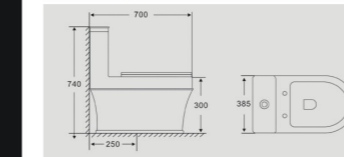

Cutaway View

6184

Product Details

Washdown One-piece Closet
Size : 695x380x770mm
Vitreous china
S-trap,250, 300mm Roughing-in

Cutaway View

6189

Product Details

Washdown One-piece Closet
Size : 670x360x700mm
Vitreous china
S-trap,250mm Roughing-in

Cutaway View

6277

Product Details

Washdown One-piece Closet
Size : 700x420x785mm
Vitreous china
S-trap,250mm Roughing-in

Cutaway View

6279

Product Details

Washdown One-piece Closet
Size : 700x385x740mm
Vitreous china
S-trap,250mm Roughing-in

Cutaway View

31803

Product Details

18" Pedestal Basin
Size : 410x410x810mm
Vitreous china
Fixing to wall with back

Cutaway View

32016

Product Details

20" Pedestal Basin
Size : 500x395x820mm
Vitreous china
Fixing to wall with back

Cutaway View

6207

Product Details

Washdown One-piece Closet
Size : 625x340x700mm
Vitreous china
S-trap,250mm Roughing-in

Cutaway View

6224

Product Details

Washdown one-piece closet
Size : 680x390x780mm
Vitreous china
S-trap,250mm Roughing-in