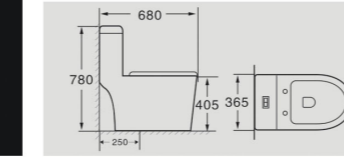

6052

Product Details

Washdown One-piece Closet
Size : 700x370x650mm
Vitreous china
S-trap,250, 300mm Roughing-in

Cutaway View

6053

Product Details

Washdown One-piece Closet
Size : 700x400x650mm
Vitreous china
S-trap,250, 300mm Roughing-in

Cutaway View

6260

Product Details

Washdown One-piece Closet
Size : 750x400x655mm
Vitreous china
S-trap,250, 280mm Roughing-in

Cutaway View

6264

Product Details

Washdown One-piece Closet
Size : 680x365x780mm
Vitreous china
S-trap,250mm Roughing-in

Cutaway View

8130

Product Details

Washdown Two-piece Closet
Size : 650x365x790mm
Vitreous china
S-trap,250mm Roughing-in

Cutaway View

8312

Product Details

Washdown Two-piece Closet
Size : 710x390x765mm
Vitreous china
S-trap,250mm Roughing-in

Cutaway View

6171

Product Details

Washdown One-piece Closet
Size : 710x365x800mm
Vitreous china
S-trap,250, 300mm Roughing-in

Cutaway View

6177

Product Details

Siphonic One-piece Closet
Size : 680x420x590mm
Vitreous china
S-trap,250, 300mm Roughing-in