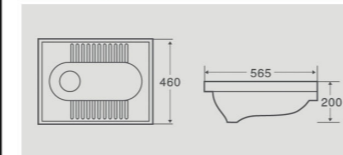

Cutaway View

B32472

Product Details

24" Wall-hung Basin
Size : 615x495x540mm
Vitreous china
Wall-hung Installation

Cutaway View

B32637

Product Details

24" Wall-hung Basin
Size : 660x515x540mm
Vitreous china
Wall-hung Installation

Cutaway View

2037

Product Details

Squatting Pan W.C.
Size : 480x370x195mm
Build-in platform
Gravity-fed flushing system

Cutaway View

2038

Product Details

Squatting Pan W.C.
Size : 500x410x165mm
Build-in platform
Gravity-fed flushing a system

Cutaway View

2043

Product Details

Squatting Pan W.C.
Size : 565x460x200mm
Build-in platform
Gravity-fed flushing system

Cutaway View

2046

Product Details

Squatting Pan W.C.
Size : 520x400x210mm
Build-in platform
Gravity-fed flushing system