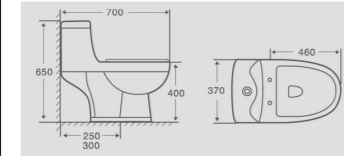

Cutaway View

2037

Product Details

Squatting Pan W.C.
Size : 480x370x195mm
Build-in platform
Gravity-fed flushing system

Cutaway View

2038

Product Details

Squatting Pan W.C.
Size : 500x410x165mm
Build-in platform
Gravity-fed flushing a system

Cutaway View

2043

Product Details

Squatting Pan W.C.
Size : 565x460x200mm
Build-in platform
Gravity-fed flushing system

Cutaway View

2046

Product Details

Squatting Pan W.C.
Size : 520x400x210mm
Build-in platform
Gravity-fed flushing system

6052

Product Details

Washdown One-piece Closet
Size : 700x370x650mm
Vitreous china
S-trap,250, 300mm Roughing-in

Cutaway View

6053

Product Details

Washdown One-piece Closet
Size : 700x400x650mm
Vitreous china
S-trap,250, 300mm Roughing-in

Cutaway View

6260

Product Details

Washdown One-piece Closet
Size : 750x400x655mm
Vitreous china
S-trap,250, 280mm Roughing-in

Cutaway View

6264

Product Details

Washdown One-piece Closet
Size : 680x365x780mm
Vitreous china
S-trap,250mm Roughing-in