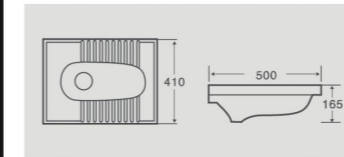

Cutaway View

B32468

Product Details

24" Wall-hung Basin
Size : 605x465x515mm
Vitreous china
Wall-hung Installation

Cutaway View

B32469

Product Details

24" Wall-hung Basin
Size : 630x475x540mm
Vitreous china
Wall-hung Installation

Cutaway View

B32472

Product Details

24" Wall-hung Basin
Size : 615x495x540mm
Vitreous china
Wall-hung Installation

Cutaway View

B32637

Product Details

24" Wall-hung Basin
Size : 660x515x540mm
Vitreous china
Wall-hung Installation

Cutaway View

2037

Product Details

Squatting Pan W.C.
Size : 480x370x195mm
Build-in platform
Gravity-fed flushing system

Cutaway View

2038

Product Details

Squatting Pan W.C.
Size : 500x410x165mm
Build-in platform
Gravity-fed flushing a system

Cutaway View

2043

Product Details

Squatting Pan W.C.
Size : 565x460x200mm
Build-in platform
Gravity-fed flushing system

Cutaway View

2046

Product Details

Squatting Pan W.C.
Size : 520x400x210mm
Build-in platform
Gravity-fed flushing system