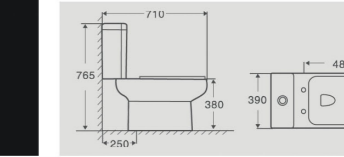

6052

Product Details

Washdown One-piece Closet
Size : 700x370x650mm
Vitreous china
S-trap,250, 300mm Roughing-in

Cutaway View

6053

Product Details

Washdown One-piece Closet
Size : 700x400x650mm
Vitreous china
S-trap,250, 300mm Roughing-in

Cutaway View

8130

Product Details

Washdown Two-piece Closet
Size : 650x365x790mm
Vitreous china
S-trap,250mm Roughing-in

Cutaway View

8312

Product Details

Washdown Two-piece Closet
Size : 710x390x765mm
Vitreous china
S-trap,250mm Roughing-in

Cutaway View

6171

Product Details

Washdown One-piece Closet
Size : 710x365x800mm
Vitreous china
S-trap,250, 300mm Roughing-in

Cutaway View

6177

Product Details

Siphonic One-piece Closet
Size : 680x420x590mm
Vitreous china
S-trap,250, 300mm Roughing-in

Cutaway View

6271

Product Details

Washdown One-piece Closet
Size : 650x360x750mm
Vitreous china
S-trap,250mm Roughing-in

Cutaway View

6272

Product Details

Washdown One-piece Closet
Size : 720x400x770mm
Vitreous china
S-trap,250mm Roughing-in