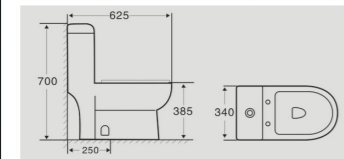

Cutaway View

6277

Product Details

Washdown One-piece Closet
Size : 700x420x785mm
Vitreous china
S-trap,250mm Roughing-in

Cutaway View

6279

Product Details

Washdown One-piece Closet
Size : 700x385x740mm
Vitreous china
S-trap,250mm Roughing-in

Cutaway View

31803

Product Details

18" Pedestal Basin
Size : 410x410x810mm
Vitreous china
Fixing to wall with back

Cutaway View

32016

Product Details

20" Pedestal Basin
Size : 500x395x820mm
Vitreous china
Fixing to wall with back

Cutaway View

6207

Product Details

Washdown One-piece Closet
Size : 625x340x700mm
Vitreous china
S-trap,250mm Roughing-in

Cutaway View

6224

Product Details

Washdown one-piece closet
Size : 680x390x780mm
Vitreous china
S-trap,250mm Roughing-in

Cutaway View

8036

Product Details

Washdown Two-piece Closet
Size : 630x370x790mm
Vitreous china
S-trap,250mm Roughing-in

Cutaway View

8082

Product Details

Washdown Two-piece Closet
Size : 690x390x785mm
Vitreous china
S-trap,250mm Roughing-in