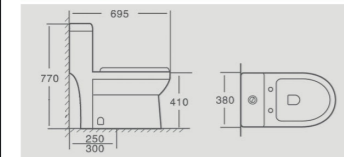

Cutaway View

8320

Product Details

Washdown Two-piece Closet
Size : 700x395x830mm
Vitreous china
S-trap,250mm Roughing-in

Cutaway View

31802

Product Details

18" Pedestal Basin
Size : 460x390x820mm
Vitreous china
Fixing to wall with back

Cutaway View

6184

Product Details

Washdown One-piece Closet
Size : 695x380x770mm
Vitreous china
S-trap,250, 300mm Roughing-in

Cutaway View

6189

Product Details

Washdown One-piece Closet
Size : 670x360x700mm
Vitreous china
S-trap,250mm Roughing-in

Cutaway View

6277

Product Details

Washdown One-piece Closet
Size : 700x420x785mm
Vitreous china
S-trap,250mm Roughing-in

Cutaway View

6279

Product Details

Washdown One-piece Closet
Size : 700x385x740mm
Vitreous china
S-trap,250mm Roughing-in