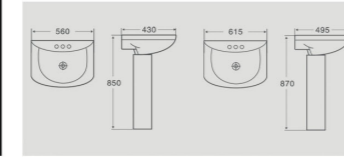

32236

Product Details

22" Pedestal Basin
Size : 570x450x810mm
Vitreous china
Fixing to wall with back

Cutaway View

32272/32472

Product Details

22" Pedestal Basin
Size : 560x430x850mm
Vitreous china
Fixing to wall with back
24" Pedestal Basin
Size : 615x495x870mm
Vitreous china
Fixing to wall with back

Cutaway View

32463

Product Details

24" Pedestal Basin
Size : 600x480x830mm
Vitreous china
Fixing to wall with back

Cutaway View

32469

Product Details

24" Pedestal Basin
Size : 630x475x860mm
Vitreous china
Fixing to wall with back

Cutaway View

32637

Product Details

26" Pedestal Basin
Size : 660x515x870mm
Vitreous china
Fixing to wall with back

Cutaway View

B32430

Product Details

24" Wall-hung Basin
Size : 610x475x560mm
Vitreous china
Wall-hung Installation

Cutaway View

B32468

Product Details

24" Wall-hung Basin
Size : 605x465x515mm
Vitreous china
Wall-hung Installation

Cutaway View

B32469

Product Details

24" Wall-hung Basin
Size : 630x475x540mm
Vitreous china
Wall-hung Installation