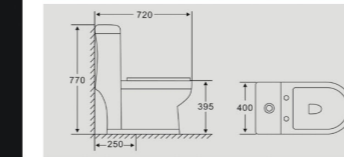

Cutaway View

6171

Product Details

Washdown One-piece Closet
Size : 710x365x800mm
Vitreous china
S-trap,250, 300mm Roughing-in

Cutaway View

6177

Product Details

Siphonic One-piece Closet
Size : 680x420x590mm
Vitreous china
S-trap,250, 300mm Roughing-in

Cutaway View

6271

Product Details

Washdown One-piece Closet
Size : 650x360x750mm
Vitreous china
S-trap,250mm Roughing-in

Cutaway View

6272

Product Details

Washdown One-piece Closet
Size : 720x400x770mm
Vitreous china
S-trap,250mm Roughing-in

Cutaway View

8320

Product Details

Washdown Two-piece Closet
Size : 700x395x830mm
Vitreous china
S-trap,250mm Roughing-in

Cutaway View

31802

Product Details

18" Pedestal Basin
Size : 460x390x820mm
Vitreous china
Fixing to wall with back

Cutaway View

6184

Product Details

Washdown One-piece Closet
Size : 695x380x770mm
Vitreous china
S-trap,250, 300mm Roughing-in

Cutaway View

6189

Product Details

Washdown One-piece Closet
Size : 670x360x700mm
Vitreous china
S-trap,250mm Roughing-in