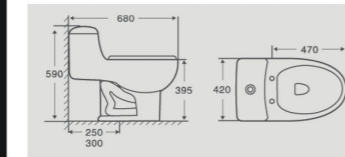

Cutaway View

8130

Product Details

Washdown Two-piece Closet
Size : 650x365x790mm
Vitreous china
S-trap,250mm Roughing-in

Cutaway View

8312

Product Details

Washdown Two-piece Closet
Size : 710x390x765mm
Vitreous china
S-trap,250mm Roughing-in

Cutaway View

6171

Product Details

Washdown One-piece Closet
Size : 710x365x800mm
Vitreous china
S-trap,250, 300mm Roughing-in

Cutaway View

6177

Product Details

Siphonic One-piece Closet
Size : 680x420x590mm
Vitreous china
S-trap,250, 300mm Roughing-in

Cutaway View

6271

Product Details

Washdown One-piece Closet
Size : 650x360x750mm
Vitreous china
S-trap,250mm Roughing-in

Cutaway View

6272

Product Details

Washdown One-piece Closet
Size : 720x400x770mm
Vitreous china
S-trap,250mm Roughing-in

Cutaway View

8320

Product Details

Washdown Two-piece Closet
Size : 700x395x830mm
Vitreous china
S-trap,250mm Roughing-in

Cutaway View

31802

Product Details

18" Pedestal Basin
Size : 460x390x820mm
Vitreous china
Fixing to wall with back