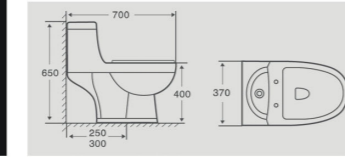

Cutaway View

2043

Product Details

Squatting Pan W.C.
Size : 565x460x200mm
Build-in platform
Gravity-fed flushing system

Cutaway View

2046

Product Details

Squatting Pan W.C.
Size : 520x400x210mm
Build-in platform
Gravity-fed flushing system

6052

Product Details

Washdown One-piece Closet
Size : 700x370x650mm
Vitreous china
S-trap,250, 300mm Roughing-in

Cutaway View

6053

Product Details

Washdown One-piece Closet
Size : 700x400x650mm
Vitreous china
S-trap,250, 300mm Roughing-in

Cutaway View

6260

Product Details

Washdown One-piece Closet
Size : 750x400x655mm
Vitreous china
S-trap,250, 280mm Roughing-in

Cutaway View

6264

Product Details

Washdown One-piece Closet
Size : 680x365x780mm
Vitreous china
S-trap,250mm Roughing-in

Cutaway View

8130

Product Details

Washdown Two-piece Closet
Size : 650x365x790mm
Vitreous china
S-trap,250mm Roughing-in

Cutaway View

8312

Product Details

Washdown Two-piece Closet
Size : 710x390x765mm
Vitreous china
S-trap,250mm Roughing-in