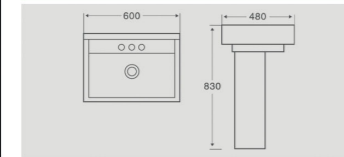

32236

Product Details

22" Pedestal Basin
Size : 570x450x810mm
Vitreous china
Fixing to wall with back

Cutaway View

32272/32472

Product Details

22" Pedestal Basin
Size : 560x430x850mm
Vitreous china
Fixing to wall with back
24" Pedestal Basin
Size : 615x495x870mm
Vitreous china
Fixing to wall with back

Cutaway View

32463

Product Details

24" Pedestal Basin
Size : 600x480x830mm
Vitreous china
Fixing to wall with back

Cutaway View

32469

Product Details

24" Pedestal Basin
Size : 630x475x860mm
Vitreous china
Fixing to wall with back

Cutaway View

32637

Product Details

26" Pedestal Basin
Size : 660x515x870mm
Vitreous china
Fixing to wall with back

Cutaway View

B32430

Product Details

24" Wall-hung Basin
Size : 610x475x560mm
Vitreous china
Wall-hung Installation

Cutaway View

B32468

Product Details

24" Wall-hung Basin
Size : 605x465x515mm
Vitreous china
Wall-hung Installation

Cutaway View

B32469

Product Details

24" Wall-hung Basin
Size : 630x475x540mm
Vitreous china
Wall-hung Installation