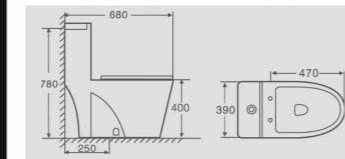

Cutaway View

6277

Product Details

Washdown One-piece Closet
Size : 700x420x785mm
Vitreous china
S-trap,250mm Roughing-in

Cutaway View

6279

Product Details

Washdown One-piece Closet
Size : 700x385x740mm
Vitreous china
S-trap,250mm Roughing-in

Cutaway View

31803

Product Details

18" Pedestal Basin
Size : 410x410x810mm
Vitreous china
Fixing to wall with back

Cutaway View

32016

Product Details

20" Pedestal Basin
Size : 500x395x820mm
Vitreous china
Fixing to wall with back

Cutaway View

6207

Product Details

Washdown One-piece Closet
Size : 625x340x700mm
Vitreous china
S-trap,250mm Roughing-in

Cutaway View

6224

Product Details

Washdown one-piece closet
Size : 680x390x780mm
Vitreous china
S-trap,250mm Roughing-in

Cutaway View

8036

Product Details

Washdown Two-piece Closet
Size : 630x370x790mm
Vitreous china
S-trap,250mm Roughing-in

Cutaway View

8082

Product Details

Washdown Two-piece Closet
Size : 690x390x785mm
Vitreous china
S-trap,250mm Roughing-in