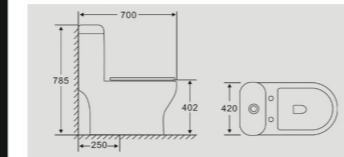

Cutaway View

6184

Product Details

Washdown One-piece Closet
Size : 695x380x770mm
Vitreous china
S-trap,250, 300mm Roughing-in

Cutaway View

6189

Product Details

Washdown One-piece Closet
Size : 670x360x700mm
Vitreous china
S-trap,250mm Roughing-in

Cutaway View

6277

Product Details

Washdown One-piece Closet
Size : 700x420x785mm
Vitreous china
S-trap,250mm Roughing-in

Cutaway View

6279

Product Details

Washdown One-piece Closet
Size : 700x385x740mm
Vitreous china
S-trap,250mm Roughing-in

Cutaway View

31803

Product Details

18" Pedestal Basin
Size : 410x410x810mm
Vitreous china
Fixing to wall with back

Cutaway View

32016

Product Details

20" Pedestal Basin
Size : 500x395x820mm
Vitreous china
Fixing to wall with back

Cutaway View

6207

Product Details

Washdown One-piece Closet
Size : 625x340x700mm
Vitreous china
S-trap,250mm Roughing-in

Cutaway View

6224

Product Details

Washdown one-piece closet
Size : 680x390x780mm
Vitreous china
S-trap,250mm Roughing-in