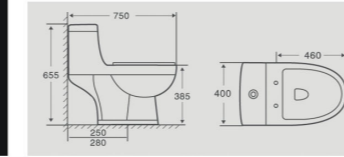

6052

Product Details

Washdown One-piece Closet
Size : 700x370x650mm
Vitreous china
S-trap,250, 300mm Roughing-in

Cutaway View

6053

Product Details

Washdown One-piece Closet
Size : 700x400x650mm
Vitreous china
S-trap,250, 300mm Roughing-in

Cutaway View

6260

Product Details

Washdown One-piece Closet
Size : 750x400x655mm
Vitreous china
S-trap,250, 280mm Roughing-in

Cutaway View

6264

Product Details

Washdown One-piece Closet
Size : 680x365x780mm
Vitreous china
S-trap,250mm Roughing-in

Cutaway View

8130

Product Details

Washdown Two-piece Closet
Size : 650x365x790mm
Vitreous china
S-trap,250mm Roughing-in

Cutaway View

8312

Product Details

Washdown Two-piece Closet
Size : 710x390x765mm
Vitreous china
S-trap,250mm Roughing-in

Cutaway View

6171

Product Details

Washdown One-piece Closet
Size : 710x365x800mm
Vitreous china
S-trap,250, 300mm Roughing-in

Cutaway View

6177

Product Details

Siphonic One-piece Closet
Size : 680x420x590mm
Vitreous china
S-trap,250, 300mm Roughing-in