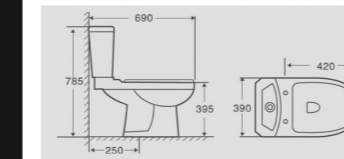

Cutaway View

31803

Product Details

18" Pedestal Basin
Size : 410x410x810mm
Vitreous china
Fixing to wall with back

Cutaway View

32016

Product Details

20" Pedestal Basin
Size : 500x395x820mm
Vitreous china
Fixing to wall with back

Cutaway View

6207

Product Details

Washdown One-piece Closet
Size : 625x340x700mm
Vitreous china
S-trap,250mm Roughing-in

Cutaway View

6224

Product Details

Washdown one-piece closet
Size : 680x390x780mm
Vitreous china
S-trap,250mm Roughing-in

Cutaway View

8036

Product Details

Washdown Two-piece Closet
Size : 630x370x790mm
Vitreous china
S-trap,250mm Roughing-in

Cutaway View

8082

Product Details

Washdown Two-piece Closet
Size : 690x390x785mm
Vitreous china
S-trap,250mm Roughing-in

Cutaway View

32202

Product Details

22" Pedestal Basin
Size : 560x445x840mm
Vitreous china
Fixing to wall with back

Cutaway View

32229

Product Details

22" Pedestal Basin
Size : 560x470x840mm
Vitreous china
Fixing to wall with back