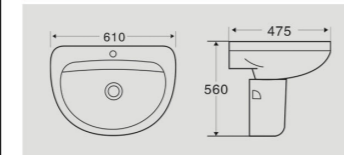

Cutaway View

32463

Product Details

24" Pedestal Basin
Size : 600x480x830mm
Vitreous china
Fixing to wall with back

Cutaway View

32469

Product Details

24" Pedestal Basin
Size : 630x475x860mm
Vitreous china
Fixing to wall with back

Cutaway View

32637

Product Details

26" Pedestal Basin
Size : 660x515x870mm
Vitreous china
Fixing to wall with back

Cutaway View

B32430

Product Details

24" Wall-hung Basin
Size : 610x475x560mm
Vitreous china
Wall-hung Installation

Cutaway View

B32468

Product Details

24" Wall-hung Basin
Size : 605x465x515mm
Vitreous china
Wall-hung Installation

Cutaway View

B32469

Product Details

24" Wall-hung Basin
Size : 630x475x540mm
Vitreous china
Wall-hung Installation

Cutaway View

B32472

Product Details

24" Wall-hung Basin
Size : 615x495x540mm
Vitreous china
Wall-hung Installation

Cutaway View

B32637

Product Details

24" Wall-hung Basin
Size : 660x515x540mm
Vitreous china
Wall-hung Installation