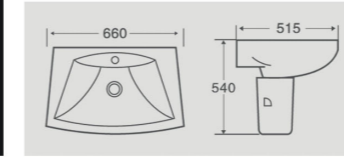

Cutaway View

B32468

Product Details

24" Wall-hung Basin
Size : 605x465x515mm
Vitreous china
Wall-hung Installation

Cutaway View

B32469

Product Details

24" Wall-hung Basin
Size : 630x475x540mm
Vitreous china
Wall-hung Installation

Cutaway View

B32472

Product Details

24" Wall-hung Basin
Size : 615x495x540mm
Vitreous china
Wall-hung Installation

Cutaway View

B32637

Product Details

24" Wall-hung Basin
Size : 660x515x540mm
Vitreous china
Wall-hung Installation

Cutaway View

2037

Product Details

Squatting Pan W.C.
Size : 480x370x195mm
Build-in platform
Gravity-fed flushing system

Cutaway View

2038

Product Details

Squatting Pan W.C.
Size : 500x410x165mm
Build-in platform
Gravity-fed flushing a system

Cutaway View

2043

Product Details

Squatting Pan W.C.
Size : 565x460x200mm
Build-in platform
Gravity-fed flushing system

Cutaway View

2046

Product Details

Squatting Pan W.C.
Size : 520x400x210mm
Build-in platform
Gravity-fed flushing system