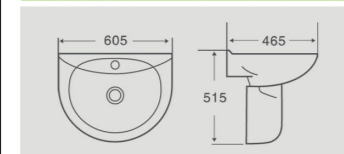

Cutaway View

32637

Product Details

26" Pedestal Basin
Size : 660x515x870mm
Vitreous china
Fixing to wall with back

Cutaway View

B32430

Product Details

24" Wall-hung Basin
Size : 610x475x560mm
Vitreous china
Wall-hung Installation

Cutaway View

B32468

Product Details

24" Wall-hung Basin
Size : 605x465x515mm
Vitreous china
Wall-hung Installation

Cutaway View

B32469

Product Details

24" Wall-hung Basin
Size : 630x475x540mm
Vitreous china
Wall-hung Installation

Cutaway View

B32472

Product Details

24" Wall-hung Basin
Size : 615x495x540mm
Vitreous china
Wall-hung Installation

Cutaway View

B32637

Product Details

24" Wall-hung Basin
Size : 660x515x540mm
Vitreous china
Wall-hung Installation

Cutaway View

2037

Product Details

Squatting Pan W.C.
Size : 480x370x195mm
Build-in platform
Gravity-fed flushing system

Cutaway View

2038

Product Details

Squatting Pan W.C.
Size : 500x410x165mm
Build-in platform
Gravity-fed flushing a system