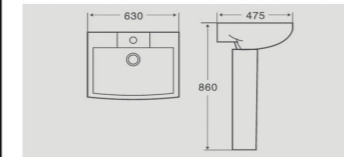

32236

Product Details

22" Pedestal Basin
Size : 570x450x810mm
Vitreous china
Fixing to wall with back

Cutaway View

32272/32472

Product Details

22" Pedestal Basin
Size : 560x430x850mm
Vitreous china
Fixing to wall with back
24" Pedestal Basin
Size : 615x495x870mm
Vitreous china
Fixing to wall with back

Cutaway View

32463

Product Details

24" Pedestal Basin
Size : 600x480x830mm
Vitreous china
Fixing to wall with back

Cutaway View

32469

Product Details

24" Pedestal Basin
Size : 630x475x860mm
Vitreous china
Fixing to wall with back

Cutaway View

32637

Product Details

26" Pedestal Basin
Size : 660x515x870mm
Vitreous china
Fixing to wall with back

Cutaway View

B32430

Product Details

24" Wall-hung Basin
Size : 610x475x560mm
Vitreous china
Wall-hung Installation

Cutaway View

B32468

Product Details

24" Wall-hung Basin
Size : 605x465x515mm
Vitreous china
Wall-hung Installation

Cutaway View

B32469

Product Details

24" Wall-hung Basin
Size : 630x475x540mm
Vitreous china
Wall-hung Installation