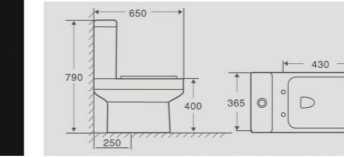

6052

Product Details

Washdown One-piece Closet
Size : 700x370x650mm
Vitreous china
S-trap,250, 300mm Roughing-in

Cutaway View

6053

Product Details

Washdown One-piece Closet
Size : 700x400x650mm
Vitreous china
S-trap,250, 300mm Roughing-in

Cutaway View

8130

Product Details

Washdown Two-piece Closet
Size : 650x365x790mm
Vitreous china
S-trap,250mm Roughing-in

Cutaway View

8312

Product Details

Washdown Two-piece Closet
Size : 710x390x765mm
Vitreous china
S-trap,250mm Roughing-in

Cutaway View

6171

Product Details

Washdown One-piece Closet
Size : 710x365x800mm
Vitreous china
S-trap,250, 300mm Roughing-in

Cutaway View

6177

Product Details

Siphonic One-piece Closet
Size : 680x420x590mm
Vitreous china
S-trap,250, 300mm Roughing-in

Cutaway View

6271

Product Details

Washdown One-piece Closet
Size : 650x360x750mm
Vitreous china
S-trap,250mm Roughing-in

Cutaway View

6272

Product Details

Washdown One-piece Closet
Size : 720x400x770mm
Vitreous china
S-trap,250mm Roughing-in