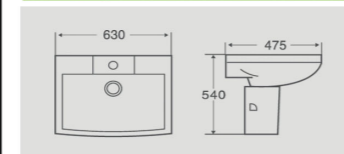

Cutaway View

32637

Product Details

26" Pedestal Basin
Size : 660x515x870mm
Vitreous china
Fixing to wall with back

Cutaway View

B32430

Product Details

24" Wall-hung Basin
Size : 610x475x560mm
Vitreous china
Wall-hung Installation

Cutaway View

B32468

Product Details

24" Wall-hung Basin
Size : 605x465x515mm
Vitreous china
Wall-hung Installation

Cutaway View

B32469

Product Details

24" Wall-hung Basin
Size : 630x475x540mm
Vitreous china
Wall-hung Installation

Cutaway View

B32472

Product Details

24" Wall-hung Basin
Size : 615x495x540mm
Vitreous china
Wall-hung Installation

Cutaway View

B32637

Product Details

24" Wall-hung Basin
Size : 660x515x540mm
Vitreous china
Wall-hung Installation

Cutaway View

2037

Product Details

Squatting Pan W.C.
Size : 480x370x195mm
Build-in platform
Gravity-fed flushing system

Cutaway View

2038

Product Details

Squatting Pan W.C.
Size : 500x410x165mm
Build-in platform
Gravity-fed flushing a system