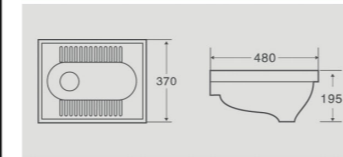

Cutaway View

B32468

Product Details

24" Wall-hung Basin
Size : 605x465x515mm
Vitreous china
Wall-hung Installation

Cutaway View

B32469

Product Details

24" Wall-hung Basin
Size : 630x475x540mm
Vitreous china
Wall-hung Installation

Cutaway View

B32472

Product Details

24" Wall-hung Basin
Size : 615x495x540mm
Vitreous china
Wall-hung Installation

Cutaway View

B32637

Product Details

24" Wall-hung Basin
Size : 660x515x540mm
Vitreous china
Wall-hung Installation

Cutaway View

2037

Product Details

Squatting Pan W.C.
Size : 480x370x195mm
Build-in platform
Gravity-fed flushing system

Cutaway View

2038

Product Details

Squatting Pan W.C.
Size : 500x410x165mm
Build-in platform
Gravity-fed flushing a system

Cutaway View

2043

Product Details

Squatting Pan W.C.
Size : 565x460x200mm
Build-in platform
Gravity-fed flushing system

Cutaway View

2046

Product Details

Squatting Pan W.C.
Size : 520x400x210mm
Build-in platform
Gravity-fed flushing system