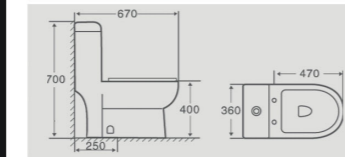

Cutaway View

8320

Product Details

Washdown Two-piece Closet
Size : 700x395x830mm
Vitreous china
S-trap,250mm Roughing-in

Cutaway View

31802

Product Details

18" Pedestal Basin
Size : 460x390x820mm
Vitreous china
Fixing to wall with back

Cutaway View

6184

Product Details

Washdown One-piece Closet
Size : 695x380x770mm
Vitreous china
S-trap,250, 300mm Roughing-in

Cutaway View

6189

Product Details

Washdown One-piece Closet
Size : 670x360x700mm
Vitreous china
S-trap,250mm Roughing-in

Cutaway View

6277

Product Details

Washdown One-piece Closet
Size : 700x420x785mm
Vitreous china
S-trap,250mm Roughing-in

Cutaway View

6279

Product Details

Washdown One-piece Closet
Size : 700x385x740mm
Vitreous china
S-trap,250mm Roughing-in

Cutaway View

6207

Product Details

Washdown One-piece Closet
Size : 625x340x700mm
Vitreous china
S-trap,250mm Roughing-in

Cutaway View

6224

Product Details

Washdown one-piece closet
Size : 680x390x780mm
Vitreous china
S-trap,250mm Roughing-in