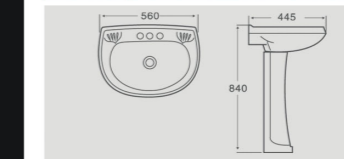

Cutaway View

8036

Product Details

Washdown Two-piece Closet
Size : 630x370x790mm
Vitreous china
S-trap,250mm Roughing-in

Cutaway View

8082

Product Details

Washdown Two-piece Closet
Size : 690x390x785mm
Vitreous china
S-trap,250mm Roughing-in

Cutaway View

32202

Product Details

22" Pedestal Basin
Size : 560x445x840mm
Vitreous china
Fixing to wall with back

Cutaway View

32229

Product Details

22" Pedestal Basin
Size : 560x470x840mm
Vitreous china
Fixing to wall with back