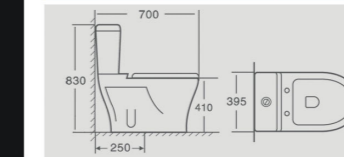

Cutaway View

6271

Product Details

Washdown One-piece Closet
Size : 650x360x750mm
Vitreous china
S-trap,250mm Roughing-in

Cutaway View

6272

Product Details

Washdown One-piece Closet
Size : 720x400x770mm
Vitreous china
S-trap,250mm Roughing-in

Cutaway View

8320

Product Details

Washdown Two-piece Closet
Size : 700x395x830mm
Vitreous china
S-trap,250mm Roughing-in

Cutaway View

31802

Product Details

18" Pedestal Basin
Size : 460x390x820mm
Vitreous china
Fixing to wall with back

Cutaway View

6184

Product Details

Washdown One-piece Closet
Size : 695x380x770mm
Vitreous china
S-trap,250, 300mm Roughing-in

Cutaway View

6189

Product Details

Washdown One-piece Closet
Size : 670x360x700mm
Vitreous china
S-trap,250mm Roughing-in

Cutaway View

6277

Product Details

Washdown One-piece Closet
Size : 700x420x785mm
Vitreous china
S-trap,250mm Roughing-in

Cutaway View

6279

Product Details

Washdown One-piece Closet
Size : 700x385x740mm
Vitreous china
S-trap,250mm Roughing-in