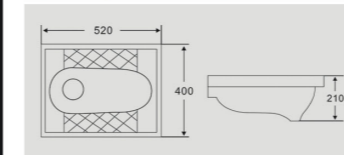

Cutaway View

WATER-SAVING >>

Green • Easy • Quality • Life

Manaf Trading Est.

P. O. Box-4304, Riyadh-11491, Saudi Arabia.
Tel: +966 11 4736272
Fax: +966 11 4736252
Mobile: +966 506264904/+966 501692527
suraaj@manaftrading.com & cc to manafruh@gmail.com

Our manufacturer holds the right to improve the appearance, dimension and technology of the products without prior notice. The criterion for all the product sizes and colors are based on the standard of the material.