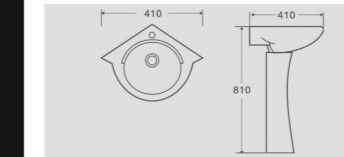

Cutaway View

6277

Product Details

Washdown One-piece Closet
Size : 700x420x785mm
Vitreous china
S-trap,250mm Roughing-in

Cutaway View

6279

Product Details

Washdown One-piece Closet
Size : 700x385x740mm
Vitreous china
S-trap,250mm Roughing-in

Cutaway View

31803

Product Details

18" Pedestal Basin
Size : 410x410x810mm
Vitreous china
Fixing to wall with back

Cutaway View

32016

Product Details

20" Pedestal Basin
Size : 500x395x820mm
Vitreous china
Fixing to wall with back

Cutaway View

6207

Product Details

Washdown One-piece Closet
Size : 625x340x700mm
Vitreous china
S-trap,250mm Roughing-in

Cutaway View

6224

Product Details

Washdown one-piece closet
Size : 680x390x780mm
Vitreous china
S-trap,250mm Roughing-in

Cutaway View

8036

Product Details

Washdown Two-piece Closet
Size : 630x370x790mm
Vitreous china
S-trap,250mm Roughing-in

Cutaway View

8082

Product Details

Washdown Two-piece Closet
Size : 690x390x785mm
Vitreous china
S-trap,250mm Roughing-in