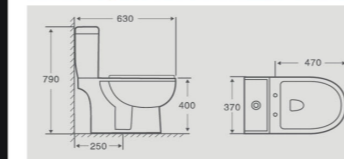

Cutaway View

31803

Product Details

18" Pedestal Basin
Size : 410x410x810mm
Vitreous china
Fixing to wall with back

Cutaway View

32016

Product Details

20" Pedestal Basin
Size : 500x395x820mm
Vitreous china
Fixing to wall with back

Cutaway View

6207

Product Details

Washdown One-piece Closet
Size : 625x340x700mm
Vitreous china
S-trap,250mm Roughing-in

Cutaway View

6224

Product Details

Washdown one-piece closet
Size : 680x390x780mm
Vitreous china
S-trap,250mm Roughing-in

Cutaway View

8036

Product Details

Washdown Two-piece Closet
Size : 630x370x790mm
Vitreous china
S-trap,250mm Roughing-in

Cutaway View

8082

Product Details

Washdown Two-piece Closet
Size : 690x390x785mm
Vitreous china
S-trap,250mm Roughing-in

Cutaway View

32202

Product Details

22" Pedestal Basin
Size : 560x445x840mm
Vitreous china
Fixing to wall with back

Cutaway View

32229

Product Details

22" Pedestal Basin
Size : 560x470x840mm
Vitreous china
Fixing to wall with back