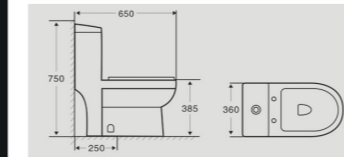

Cutaway View

6171

Product Details

Washdown One-piece Closet
Size : 710x365x800mm
Vitreous china
S-trap,250, 300mm Roughing-in

Cutaway View

6177

Product Details

Siphonic One-piece Closet
Size : 680x420x590mm
Vitreous china
S-trap,250, 300mm Roughing-in

Cutaway View

6271

Product Details

Washdown One-piece Closet
Size : 650x360x750mm
Vitreous china
S-trap,250mm Roughing-in

Cutaway View

6272

Product Details

Washdown One-piece Closet
Size : 720x400x770mm
Vitreous china
S-trap,250mm Roughing-in

Cutaway View

8320

Product Details

Washdown Two-piece Closet
Size : 700x395x830mm
Vitreous china
S-trap,250mm Roughing-in

Cutaway View

31802

Product Details

18" Pedestal Basin
Size : 460x390x820mm
Vitreous china
Fixing to wall with back

Cutaway View

6184

Product Details

Washdown One-piece Closet
Size : 695x380x770mm
Vitreous china
S-trap,250, 300mm Roughing-in

Cutaway View

6189

Product Details

Washdown One-piece Closet
Size : 670x360x700mm
Vitreous china
S-trap,250mm Roughing-in