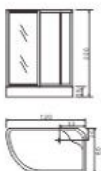

Model: SD-906
Size: 95x95x215 cm