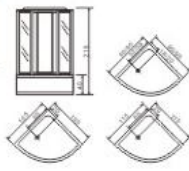

Model: SD-908
Size: 95x95x220 cm