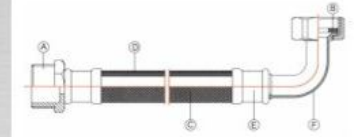

- (A) Nut, nickel-plated brass
- (B) EPDM rubber washer
- (C) EPDM rubber
- (D) Stainless steel AISI 304 braided hose
- (E) Stainless steel AISI 304 ferrule
- (F) Elbow, nickel-plated brass

RT-B003