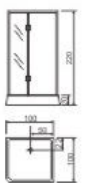

Model: SD-783B

Size 100x100x215 cm
Size 120x120x215 cm

Ordonance