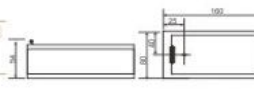

Ordonance

Ordonance

Ordonance

Ordonance

Ordonance

Ordonance