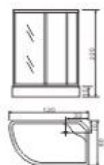

Model: SD-779 (L)
Size: 120x80x220 cm