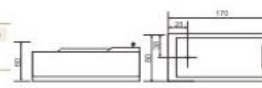

Ordonance

Ordonance

Ordonance

Ordonance

Ordonance

Ordonance