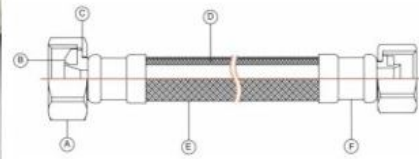

### Specification

F1/2" x F1/2"	F3/4" x F1/2"
F3/8" x F3/8"	F1/2" x F3/8"
1/2" FIP x 1/2" FIP	1/2" FIP x 3/8" COMP

- (A) Nut, nickel-plated brass
- (B) EPDM rubber washer
- (C) Brass insert
- (D) EPDM rubber, PVC, PEX, Santoprene
- (E) Stainless steel AISI 304 braided hose
- (F) Stainless steel AISI 304 ferrule