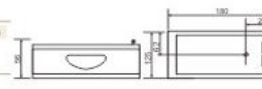

Ordonance

Ordonance

Ordonance

Ordonance

Ordonance

Ordonance