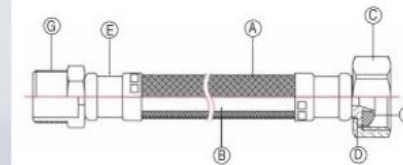

- A.Material: 201# & 304# Stainless Steel Wire
- B.Inner Tube: EPDM, PVC, PEX-B
- C.Hexagon Female: H58-3,CW617 Brass, 201# & 304# Stainless Steel
- D.Inside Core: H58-3,CW617 Brass, 201# & 304# Stainless Steel
- E.Ferrule: 201# & 304# Stainless Steel
- F.Washer: EPDM, NBR
- G.Male: H58-3, CW617 Brass

RT-B004