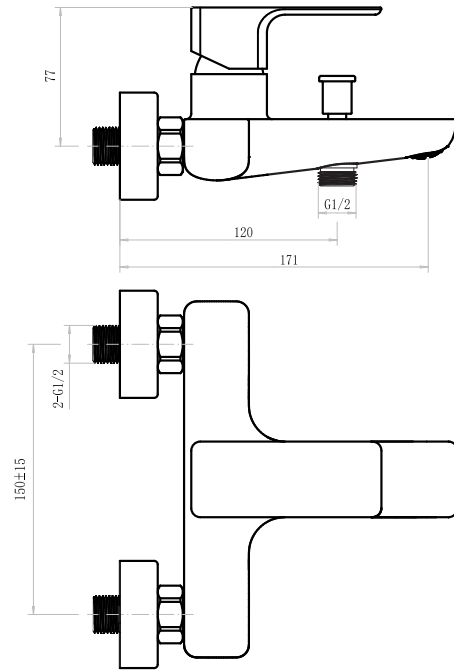

SINGLE LEVER BATH MIXER 11012104

- Neoperl coin-slot aerator
- Brass seat nut
- S.S. rosettes and brass eccentrics
- Semi-Automatic diverter
- Three function hand shower

- 150 cm chrome hose
- Chrome plated ABS wall holder
- Ceramic cartridge, 35mm