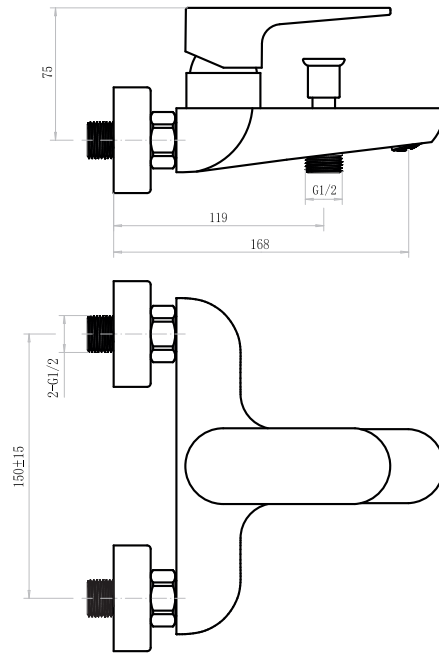

SINGLE LEVER SINGLE HOLE SINK TAP
21010210

- 60 cm connection hose G 1/2
- ABS cascade aerator
- Swivel tube spout
- Ceramic cartridge, 35 mm

MIXERS & TAPS - ROWE

MIXERS AVAILABLE IN THE FOLLOWING FINISHES

B - BLACK / **W** - WHITE / **G** - GOLD / **Br** - BRONZE / **C** - COPPER

ROWE - WASH BASIN MIXER

ROWE - WASH BASIN MIXER

ROWE - BATH MIXER

SINGLE LEVER WASH BASIN MIXER
11010301

- Neoperl coin-slot aerator
- Chrome cover, brass fixing nut
- 60 cm connection hoses G 1/2
- Push pop-up waste 1 1/4"
- Ceramic cartridge, 35mm

SINGLE LEVER HIGH WASH BASIN MIXER
11010302

- Neoperl coin-slot aerator
- Chrome cover, brass fixing nut
- 60 cm connection hoses G 1/2
- Push pop-up waste 1 1/4"
- Ceramic cartridge, 35mm

SINGLE LEVER BATH MIXER
11010304