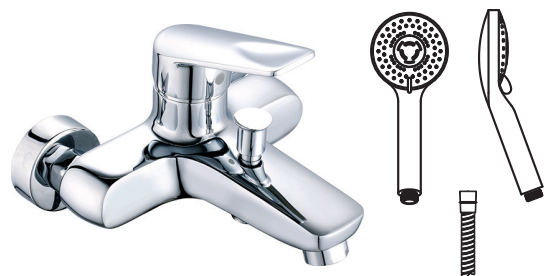

SINGLE LEVER WALL SINK MIXER "S" SPOUT 11012108

- Brass seat nut
- S.S rosettes and brass eccentrics
- ABS cascade aerator
- Ceramic cartridge, 35 mm

SINGLE LEVER SINGLE HOLE MIXER
11012110

- 60 cm connection hoses G 1/2
- ABS cascade aerator
- Swivel tube spout
- Ceramic cartridge, 35 mm

MIXERS & TAPS - LAMAR

MIXERS AVAILABLE IN THE FOLLOWING FINISHES

B - BLACK / **W** - WHITE / **G** - GOLD / **Br** - BRONZE / **C** - COPPER

LAMAR - BATH MIXER

LAMAR - WASH BASIN MIXER

LAMAR - SINGLE HOLE SINK MIXER

SINGLE LEVER WASH BASIN MIXER
11010801

- Neoperl coin-slot aerator
- Chrome cover, brass fixing nut
- 60 cm connection hoses G 1/2
- Push pop-up waste 1 1/4"
- Ceramic cartridge, 35mm

SINGLE LEVER HIGH WASH BASIN MIXER
11010802

- Neoperl coin-slot aerator
- Chrome cover, brass fixing nut
- 60 cm connection hoses G 1/2
- Push pop-up waste 1 1/4"
- Ceramic cartridge, 35mm

SINGLE LEVER BATH MIXER
11010804

- Neoperl coin-slot aerator
- Brass seat nut
- S.S. rosettes and brass eccentrics
- Semi-Automatic diverter
- Three function hand shower