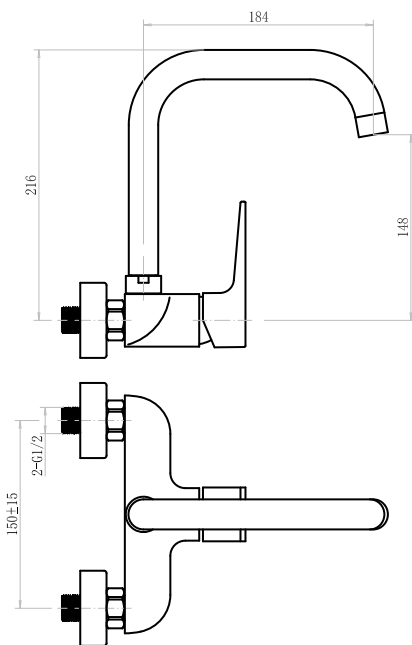

SINGLE LEVER WALL SINK MIXER "HU" SPOUT 11010306

- Brass seat nut
- S.S rosettes and brass eccentrics
- ABS cascade aerator
- Ceramic cartridge, 35 mm