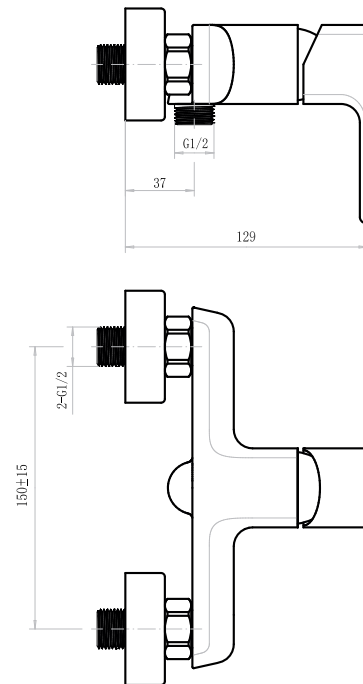

SINGLE LEVER HIGH WASH BASIN MIXER
11012102

- Neoperl coin-slot aerator
- Chrome cover, brass fixing nut
- 60 cm connection hoses G 1/2
- Push pop-up waste 1 1/4"
- Ceramic cartridge, 35mm

SINGLE LEVER BATH MIXER 11012104

- Neoperl coin-slot aerator
- Brass seat nut
- S.S. rosettes and brass eccentrics
- Semi-Automatic diverter
- Three function hand shower

- 150 cm chrome hose
- Chrome plated ABS wall holder
- Ceramic cartridge, 35mm