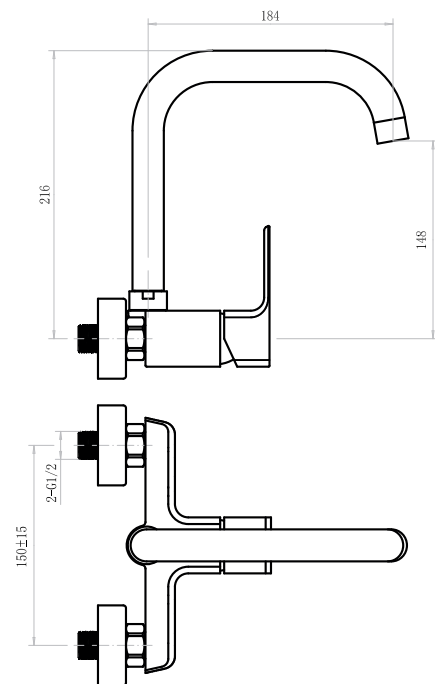

SINGLE LEVER WALL SINK MIXER "HU" SPOUT 11012106

- Brass seat nut
- S.S rosettes and brass eccentrics
- ABS cascade aerator
- Ceramic cartridge, 35 mm