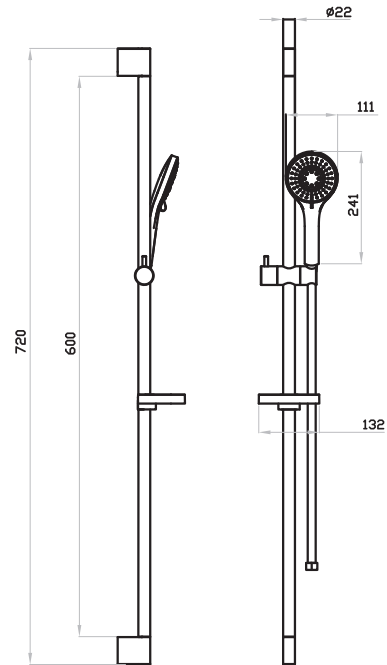

ZART SHOWER SET 61010202

- Three function hand shower
- Easy rub clean nozzles
- 150 cm chrome hose
- Soap holder
- Adjustable shower holder
- 720mm chrome finish shower rail