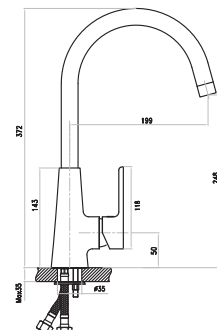

- 60 cm connection hoses G 1/2
- ABS cascade aerator
- Swivel tube spout
- Ceramic cartridge, 35 mm

SINGLE LEVER WALL MOUNTED SINK TAP
21010108

- Brass seat nut
- S.S rosettes and brass eccentrics
- ABS cascade aerator
- Ceramic cartridge, 35 mm

SINGLE LEVER SINGLE HOLE SINK TAP
21010110

- 60 cm connection hose G 1/2
- ABS cascade aerator
- Swivel tube spout
- Ceramic cartridge, 35 mm

MIXERS & TAPS- IPLUS

MIXERS AVAILABLE IN THE FOLLOWING FINISHES