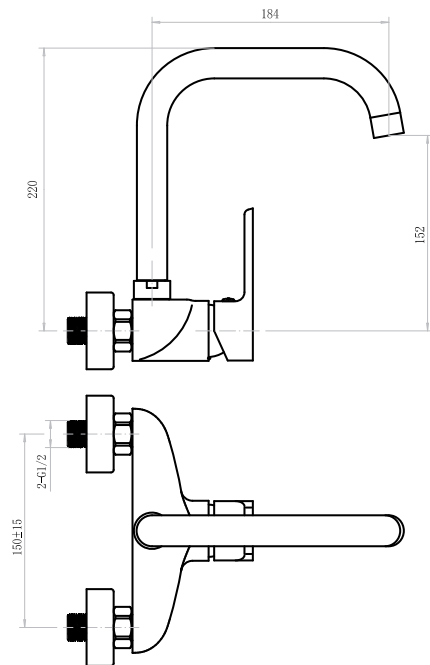

SINGLE LEVER WALL MOUNTED SINK MIXER "HU" SPOUT 11010106

- Brass seat nut
- S.S rosettes and brass eccentrics
- ABS cascade aerator
- Ceramic cartridge, 35 mm