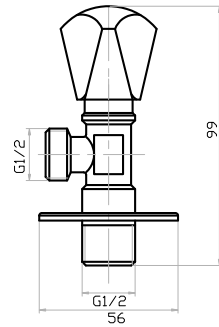

ANGLE VALVE 1/2" x 1/2"
31010101

- Angle valve with handle
- Full turn opening
- Rosette