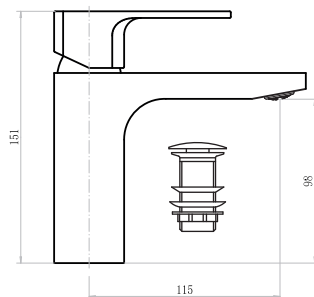

SINGLE LEVER WASH BASIN MIXER
11010401

- Neoperl coin-slot aerator
- Chrome cover, brass fixing nut
- 60 cm connection hoses G 1/2
- Push pop-up waste 1 1/4"
- Ceramic cartridge, 35mm