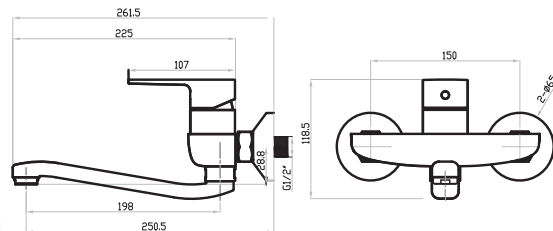

SINGLE LEVER WALL SINK MIXER "S" SPOUT
11010508

- Brass seat nut
- S.S rosettes and brass eccentrics
- ABS cascade aerator
- Ceramic cartridge, 35 mm