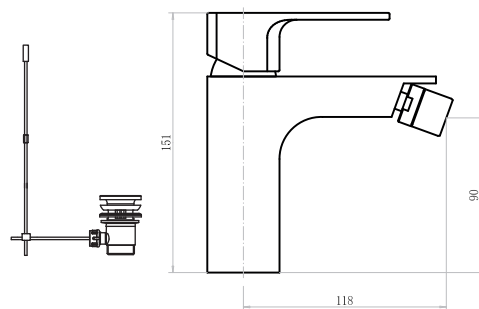

SINGLE LEVER BIDET MIXER
11**0403

- . Chromed cover, brass fixing nut
- . 60 cm connection hoses G 1/2
- . ABS cascade aerator
- . G 1 1/4 pop-up waste
- . Ceramic cartridge, 35 mm