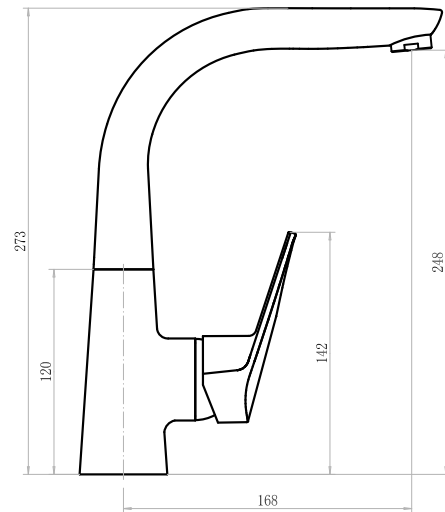

- Neoperl coin-slot aerator
- Chrome cover, brass fixing nut
- 60 cm connection hoses G 1/2
- Push pop-up waste 1 1/4"
- Ceramic cartridge, 35mm

SINGLE LEVER BATH MIXER
11010804

- Neoperl coin-slot aerator
- Brass seat nut
- S.S. rosettes and brass eccentrics
- Semi-Automatic diverter
- Three function hand shower

- 150 cm chrome hose
- Chrome plated ABS wall holder
- Ceramic cartridge, 35mm

SINGLE LEVER SHOWER MIXER 11010809

- Brass seat nut
- S.S rosettes and brass eccentrics
- Ceramic cartridge, 35mm

SINGLE LEVER WALL SINK MIXER "HU" SPOUT 11010806

- Brass seat nut
- S.S rosettes and brass eccentrics
- ABS cascade aerator
- Ceramic cartridge, 35mm

SINGLE LEVER SINGLE HOLE SINK MIXER 11010810

- 60 cm connection hoses G 1/2
- ABS cascade aerator
- Swivel cast spout
- Ceramic cartridge, 35mm