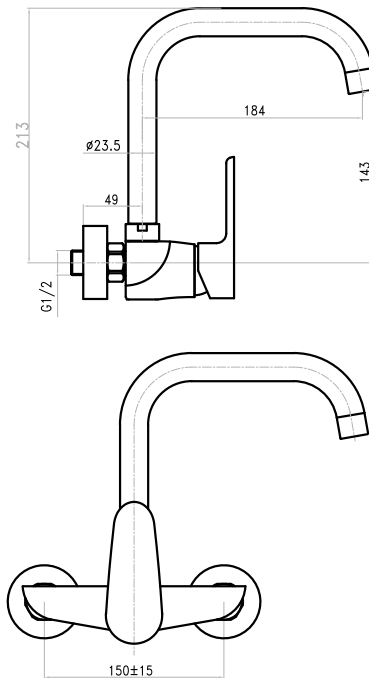

SINGLE LEVER HIGH WASH BASIN MIXER
11010202

- Neoperl coin-slot aerator
- Chrome cover, brass fixing nut
- 60 cm connection hoses G 1/2
- Push pop-up waste 1 1/4"
- Ceramic cartridge, 35mm

SINGLE LEVER BIDET MIXER
11010203 chrome

- Chromed cover, brass fixing nut
- 60 cm connection hoses G 1/2
- ABS cascade aerator
- G 1 1/4 pop-up waste
- Ceramic cartridge, 35 mm

SINGLE LEVER SHOWER MIXER
11010209

- Brass seat nut
- S.S rosettes and brass eccentrics
- Ceramic cartridge, 35 mm

SINGLE LEVER BATH MIXER
11010204

- Neoperl coin-slot aerator
- Brass seat nut
- S.S rosettes and brass eccentrics
- Semi-Automatic diverter
- Three function hand shower
- 150 cm chrome hose
- Chrome plated ABS wall holder
- Ceramic cartridge, 35mm