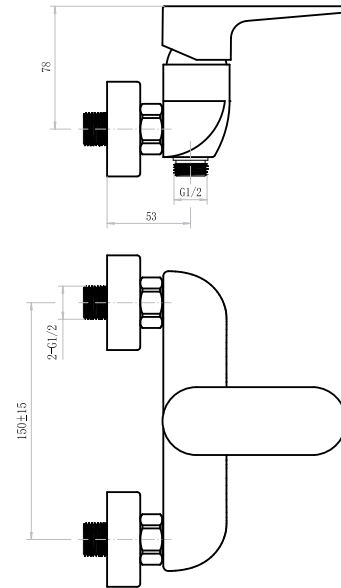

SINGLE LEVER SHOWER MIXER
11010309

- Brass seat nut
- S.S. rosettes and brass eccentrics
- Ceramic cartridge, 35 mm