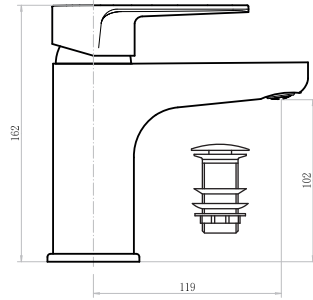

SINGLE LEVER WASH BASIN MIXER
11012001

- Neoperl coin-slot aerator
- Chrome cover, brass fixing nut
- 60 cm connection hoses G 1/2
- Push pop-up waste 1 1/4"
- Ceramic cartridge, 40mm