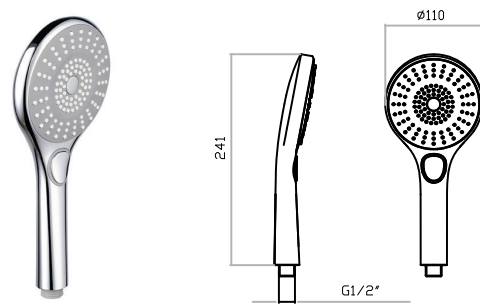

STORM
65010100

- Three function hand shower with push button selection