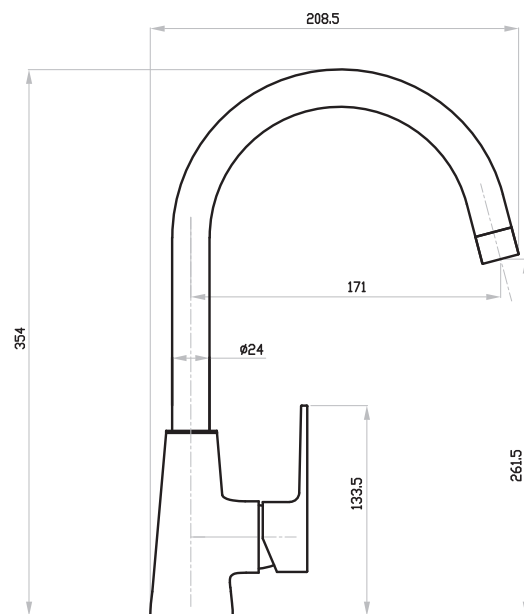

- Neoperl coin-slot aerator
- Chrome cover, brass fixing nut
- 60 cm connection hoses G 1/2
- Push pop-up waste 1 1/4"
- Ceramic cartridge, 35mm

SINGLE LEVEL RBATH MIXER
11010504

- Neoperl coin-slot aerator
- Brass seat nut
- S.S rosettes and brass eccentrics
- Semi-Automatic diverter
- Three function hand shower
- 150cm chromed hose
- Chrome plated ABS wall holder
- Ceramic cartridge, 35mm

SINGLE LEVER SHOWER MIXER
11010509

- Brass seat nut
- S.S rosettes and brass eccentrics
- Ceramic cartridge, 35 mm

SINGLE LEVER WALL SINK MIXER "S" SPOUT
11010508

- Brass seat nut
- S.S rosettes and brass eccentrics
- ABS cascade aerator
- Ceramic cartridge, 35 mm

SINGLE LEVER WALL SINK MIXER "HU" SPOUT 11010506

- Brass seat nut
- S.S rosettes and brass eccentrics
- ABS cascade aerator
- Ceramic cartridge, 35 mm

SINGLE LEVER SINGLE HOLE SINK MIXER 11010510

- 60 cm connection hoses G 1/2
- ABS cascade aerator
- Swivel tube spout
- Ceramic cartridge, 35 mm