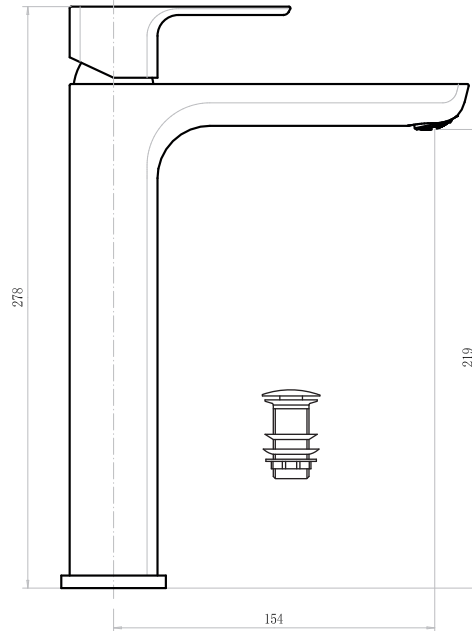

B - BLACK / **W** - WHITE / **G** - GOLD / **Br** - BRONZE / **C** - COPPER

MARX - WASH BASIN MIXER

MARX - BATH MIXER

MARX - HIGH WASH BASIN MIXER

SINGLE LEVER WASH BASIN MIXER
11012101

- Neoperl coin-slot aerator
- Chrome cover, brass fixing nut
- 60 cm connection hoses G 1/2
- Push pop-up waste 1 1/4"
- Ceramic cartridge, 35mm