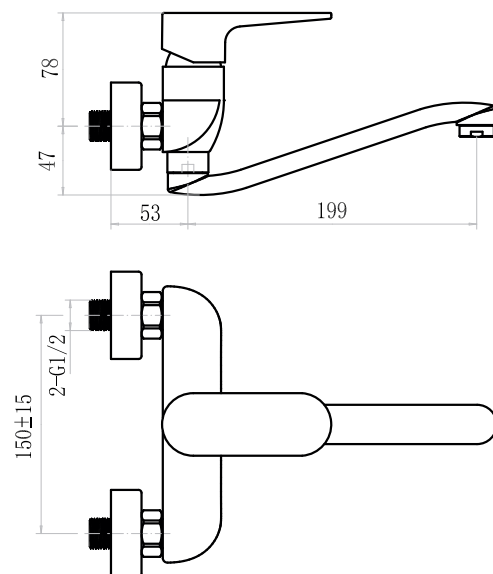

SINGLE LEVER WALL SINK MIXER "S" SPOUT 11010308

- Brass seat nut
- S.S rosettes and brass eccentrics
- ABS cascade aerator
- Ceramic cartridge, 35 mm