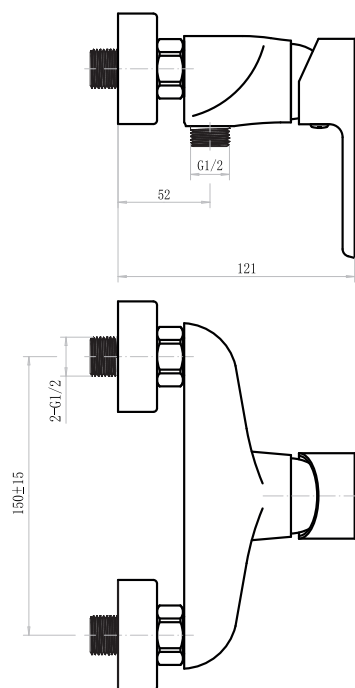

SINGLE LEVER WASH BASIN MIXER
11010101

- Neoperl coin-slot aerator
- Chrome cover, brass fixing nut
- 60 cm connection hoses G 1/2
- Push pop-up waste 1 1/4"
- Ceramic cartridge, 35mm

SINGLE LEVER HIGH WASH BASIN MIXER
11010102

- Neoperl coin-slot aerator
- Chrome cover, brass fixing nut
- 60 cm connection hoses G 1/2
- Push pop-up waste 1 1/4"
- Ceramic cartridge, 35mm

SINGLE LEVER BIDET MIXER
11010103

- Chromed cover, brass fixing nut
- 60 cm connection hoses G 1/2
- ABS cascade aerator
- G 1 1/4 pop-up waste
- Ceramic cartridge, 35 mm

SINGLE LEVER BATH MIXER
11010104

- Neoperl coin-slot aerator
- Brass seat nut
- S.S. rosettes and brass eccentrics
- Semi-Automatic diverter
- Three function hand shower
- 150 cm chrome hose
- Chrome plated ABS wall holder
- Ceramic cartridge, 35mm