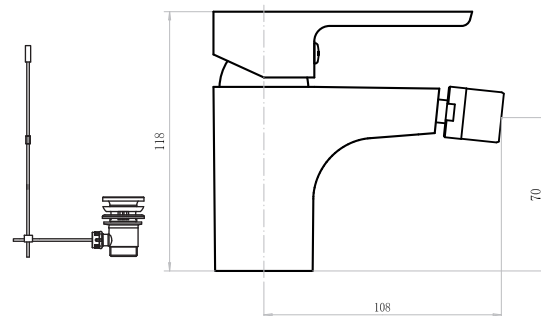

SINGLE LEVER BIDET MIXER
11010103

- Chromed cover, brass fixing nut
- 60 cm connection hoses G 1/2
- ABS cascade aerator
- G 1 1/4 pop-up waste
- Ceramic cartridge, 35 mm