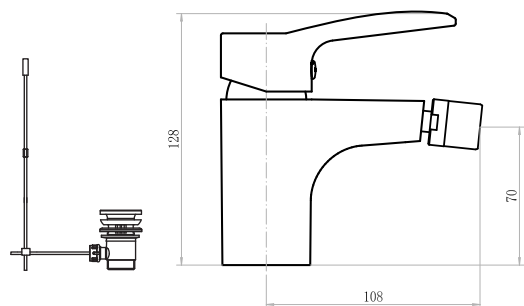

SINGLE LEVER BIDET MIXER
11010203 chrome

- Chromed cover, brass fixing nut
- 60 cm connection hoses G 1/2
- ABS cascade aerator
- G 1 1/4 pop-up waste
- Ceramic cartridge, 35 mm