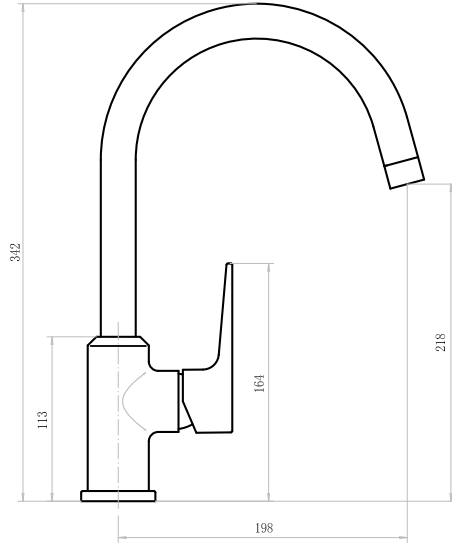

SINGLE LEVER SINGLE HOLE SINK MIXER
11010310

- 60 cm connection hoses G 1/2
- ABS cascade aerator
- Swivel tube spout
- Ceramic cartridge, 35 mm