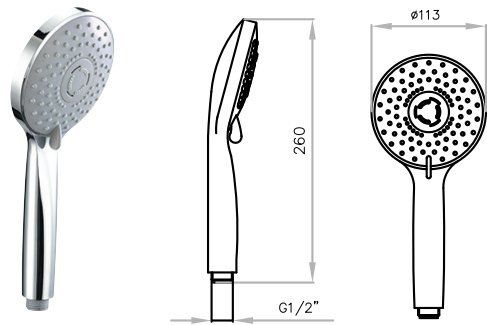

SHATTAF BRASS
51010400

- 360 swivel flexible hose
- 120 cm hose
- Chrome plated metal wall support
- Chrome Finish

SHOWER SETS

ALYDA

ALYDA SHOWER SET 61010401

- Three function hand shower with push button selection
- Easy rub clean nozzles
- Multi-layer 150 cm hose with 360 swiveling nut
- Large area chrome plated soap dish holder
- Adjustable shower holder
- 730 mm chrome finish shower rail

MINA SHOWER SET 6101 0301

- Three function hand shower
- Easy rub clean nozzles
- 150 cm chrome hose
- Soap holder
- Adjustable shower holder
- 720mm chrome finish shower rail

STORM SHOWER SET 61010101

- Three function hand shower with push button selection
- Easy rub clean nozzles
- Multi-layer 150 cm hose with 360 swiveling nut
- Large area chrome plated soap dish holder
- Adjustable shower holder
- 730 mm chrome finish shower rail

ZART SHOWER SET 61010202

- Three function hand shower
- Easy rub clean nozzles
- 150 cm chrome hose
- Soap holder
- Adjustable shower holder
- 720mm chrome finish shower rail

ZART
65010200

- Three function hand shower