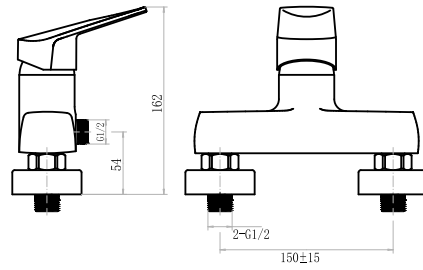

SINGLE LEVER SHOWER MIXER 11010809

- Brass seat nut
- S.S rosettes and brass eccentrics
- Ceramic cartridge, 35mm