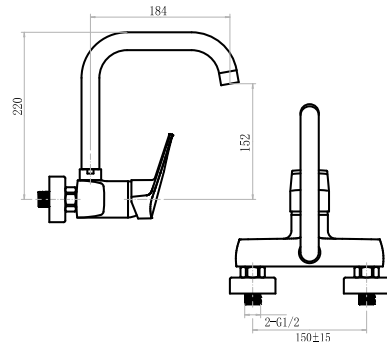

SINGLE LEVER WASH BASIN MIXER
11010801

- Neoperl coin-slot aerator
- Chrome cover, brass fixing nut
- 60 cm connection hoses G 1/2
- Push pop-up waste 1 1/4"
- Ceramic cartridge, 35mm

SINGLE LEVER HIGH WASH BASIN MIXER
11010802

- Neoperl coin-slot aerator
- Chrome cover, brass fixing nut
- 60 cm connection hoses G 1/2
- Push pop-up waste 1 1/4"
- Ceramic cartridge, 35mm

SINGLE LEVER BATH MIXER
11010804

- Neoperl coin-slot aerator
- Brass seat nut
- S.S. rosettes and brass eccentrics
- Semi-Automatic diverter
- Three function hand shower

- 150 cm chrome hose
- Chrome plated ABS wall holder
- Ceramic cartridge, 35mm

SINGLE LEVER SHOWER MIXER 11010809

- Brass seat nut
- S.S rosettes and brass eccentrics
- Ceramic cartridge, 35mm

SINGLE LEVER WALL SINK MIXER "HU" SPOUT 11010806