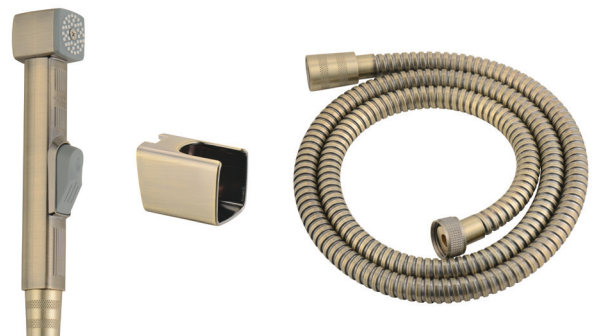

SPRAY COMBINATION ***“SHATTAF”***

SHATTAF DELUXE
51010200

- 360 swivel flexible hose
- 120 cm hose
- Chrome plated ABS wall support
- Chrome Finish

SHATTAF ROUND
51010100

- 360 swivel flexible hose
- 120 cm hose
- Chrome plated ABS wall support
- Chrome Finish

SHATTAF SQUARE CHROME
51010300

- 360 swivel flexible hose
- 120 cm hose
- Chrome plated ABS wall support
- Chrome Finish

SHATTAF SQUARE BRONZE
51010301

- 360 swivel flexible hose
- 120 cm hose
- Chrome plated ABS wall support
- Bronze Finish

SHATTAF SQUARE GOLD
51010302

- 360 swivel flexible hose
- 120 cm hose
- Chrome plated ABS wall support
- Gold Finish

SHATTAF SQUARE COPPER
51010303

- 360 swivel flexible hose
- 120 cm hose
- Chrome plated ABS wall support
- Copper Finish

SHATTAF BRASS
51010400

- 360 swivel flexible hose
- 120 cm hose
- Chrome plated metal wall support
- Chrome Finish

SHOWER SETS

ALYDA

ALYDA SHOWER SET 61010401

- Three function hand shower with push button selection
- Easy rub clean nozzles
- Multi-layer 150 cm hose with 360 swiveling nut
- Large area chrome plated soap dish holder
- Adjustable shower holder
- 730 mm chrome finish shower rail