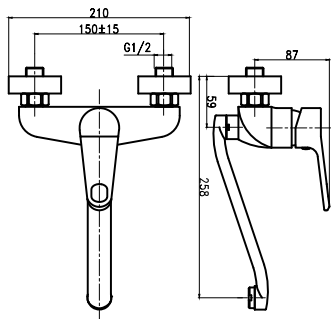

SINGLE LEVER WALL SINK MIXER "S" SPOUT
11010208

- Brass seat nut
- S.S rosettes and brass eccentrics
- ABS cascade aerator
- Ceramic cartridge, 35 mm