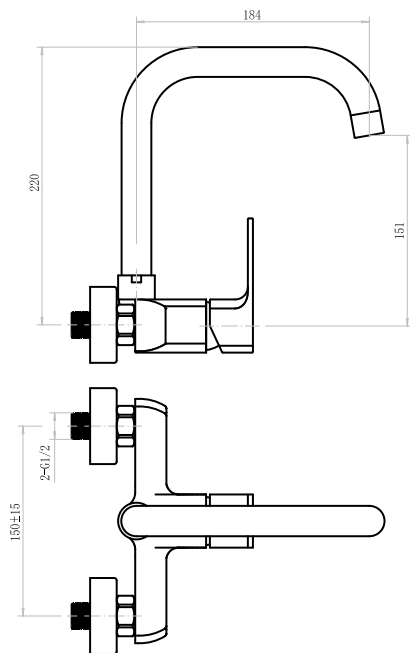

SINGLE LEVER WALL SINK MIXER "HU" SPOUT 11010406

- Brass seat nut
- S.S rosettes and brass eccentrics
- ABS cascade aerator
- Ceramic cartridge, 35 mm