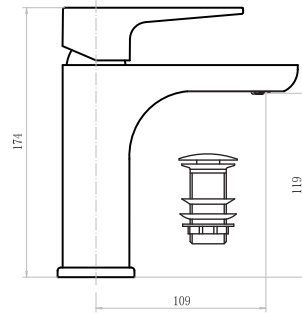

SINGLE LEVER SINGLE HOLE SINK TAP
21010210

- 60 cm connection hose G 1/2
- ABS cascade aerator
- Swivel tube spout
- Ceramic cartridge, 35 mm

MIXERS & TAPS - ROWE

MIXERS AVAILABLE IN THE FOLLOWING FINISHES

B - BLACK / **W** - WHITE / **G** - GOLD / **Br** - BRONZE / **C** - COPPER

ROWE - WASH BASIN MIXER

ROWE - WASH BASIN MIXER

ROWE - BATH MIXER

SINGLE LEVER WASH BASIN MIXER
11010301

- Neoperl coin-slot aerator
- Chrome cover, brass fixing nut
- 60 cm connection hoses G 1/2
- Push pop-up waste 1 1/4"
- Ceramic cartridge, 35mm

SINGLE LEVER HIGH WASH BASIN MIXER
11010302

- Neoperl coin-slot aerator
- Chrome cover, brass fixing nut
- 60 cm connection hoses G 1/2
- Push pop-up waste 1 1/4"
- Ceramic cartridge, 35mm

SINGLE LEVER BATH MIXER
11010304