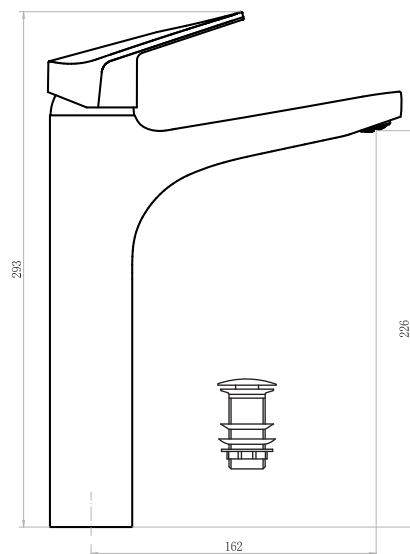

SINGLE LEVER HIGH WASH BASIN MIXER
11010802

- Neoperl coin-slot aerator
- Chrome cover, brass fixing nut
- 60 cm connection hoses G 1/2
- Push pop-up waste 1 1/4"
- Ceramic cartridge, 35mm