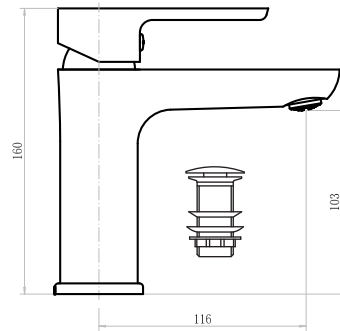

SINGLE LEVER WASH BASIN MIXER
11010101

- Neoperl coin-slot aerator
- Chrome cover, brass fixing nut
- 60 cm connection hoses G 1/2
- Push pop-up waste 1 1/4"
- Ceramic cartridge, 35mm