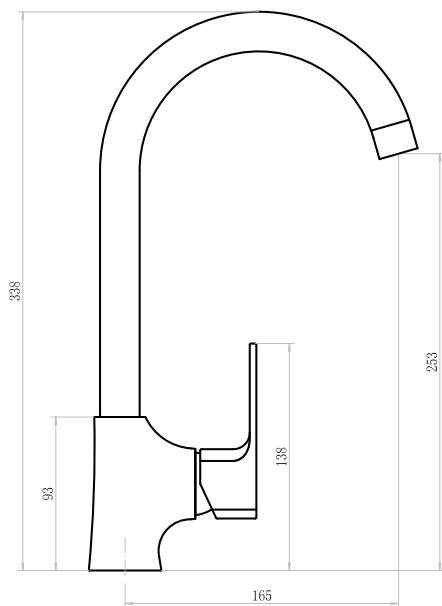

SINGLE LEVER SINGLE HOLE SINK MIXER 11010410

- 60 cm connection hoses G 1/2
- ABS cascade aerator
- Swivel tube spout
- Ceramic cartridge, 35 mm