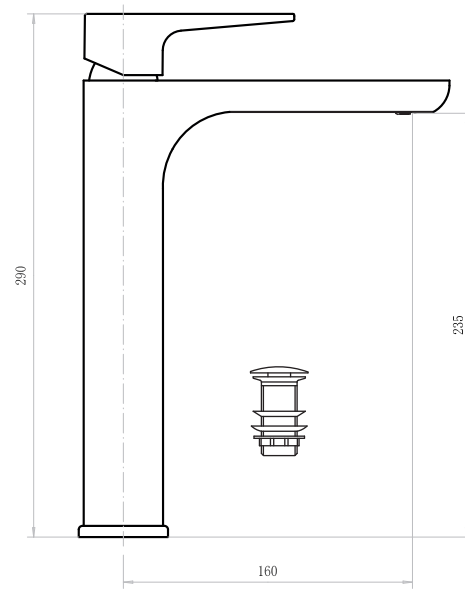

SINGLE LEVER SINGLE HOLE SINK TAP
21010210

- 60 cm connection hose G 1/2
- ABS cascade aerator
- Swivel tube spout
- Ceramic cartridge, 35 mm

MIXERS & TAPS - ROWE

MIXERS AVAILABLE IN THE FOLLOWING FINISHES

B - BLACK / **W** - WHITE / **G** - GOLD / **Br** - BRONZE / **C** - COPPER

ROWE - WASH BASIN MIXER

ROWE - WASH BASIN MIXER

ROWE - BATH MIXER

SINGLE LEVER WASH BASIN MIXER
11010301

- Neoperl coin-slot aerator
- Chrome cover, brass fixing nut
- 60 cm connection hoses G 1/2
- Push pop-up waste 1 1/4"
- Ceramic cartridge, 35mm