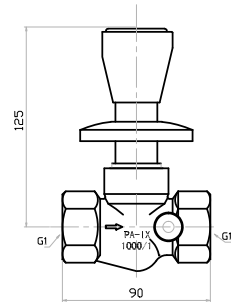

CONCEALED VALVE 1"x1"
46010102

- Brass body and pipe
- Handle with two plastic covers (red/blue)
- Rosette