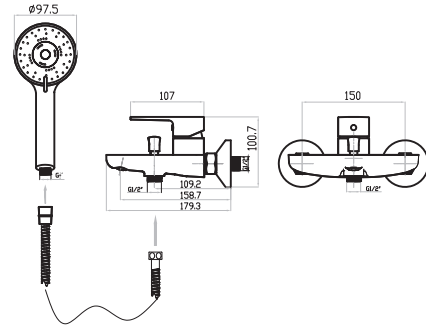

SINGLE LEVEL RBATH MIXER
11010504

- Neoperl coin-slot aerator
- Brass seat nut
- S.S rosettes and brass eccentrics
- Semi-Automatic diverter
- Three function hand shower
- 150cm chromed hose
- Chrome plated ABS wall holder
- Ceramic cartridge, 35mm