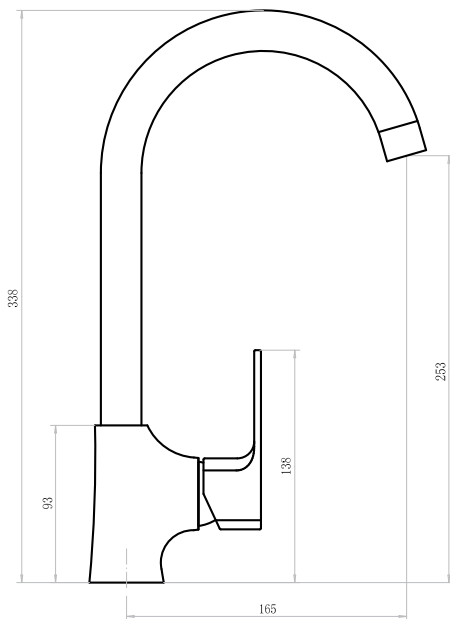

SINGLE LEVER SINGLE HOLE MIXER
11012110

- 60 cm connection hoses G 1/2
- ABS cascade aerator
- Swivel tube spout
- Ceramic cartridge, 35 mm