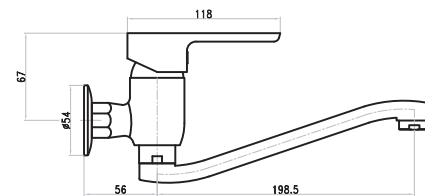

SINGLE LEVER WALL MOUNTED SINK TAP
21010108

- Brass seat nut
- S.S rosettes and brass eccentrics
- ABS cascade aerator
- Ceramic cartridge, 35 mm