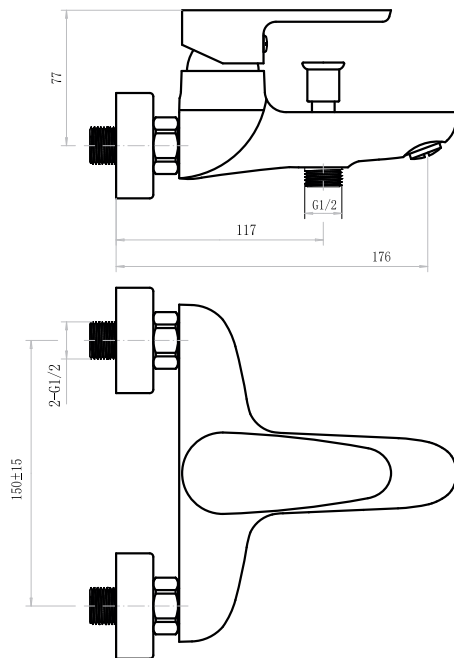

SINGLE LEVER WASH BASIN MIXER
11010101

- Neoperl coin-slot aerator
- Chrome cover, brass fixing nut
- 60 cm connection hoses G 1/2
- Push pop-up waste 1 1/4"
- Ceramic cartridge, 35mm

SINGLE LEVER HIGH WASH BASIN MIXER
11010102

- Neoperl coin-slot aerator
- Chrome cover, brass fixing nut
- 60 cm connection hoses G 1/2
- Push pop-up waste 1 1/4"
- Ceramic cartridge, 35mm

SINGLE LEVER BIDET MIXER
11010103

- Chromed cover, brass fixing nut
- 60 cm connection hoses G 1/2
- ABS cascade aerator
- G 1 1/4 pop-up waste
- Ceramic cartridge, 35 mm