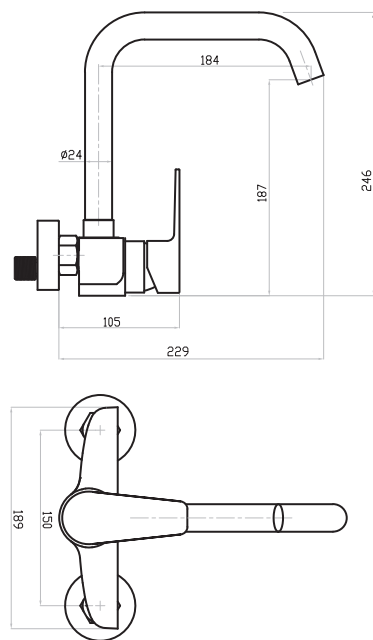

SINGLE LEVER WALL SINK MIXER "HU" SPOUT 11010506

- Brass seat nut
- S.S rosettes and brass eccentrics
- ABS cascade aerator
- Ceramic cartridge, 35 mm