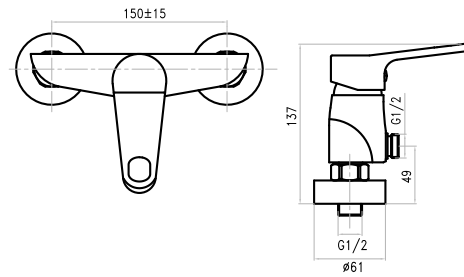

SINGLE LEVER SHOWER MIXER
11010209

- Brass seat nut
- S.S rosettes and brass eccentrics
- Ceramic cartridge, 35 mm