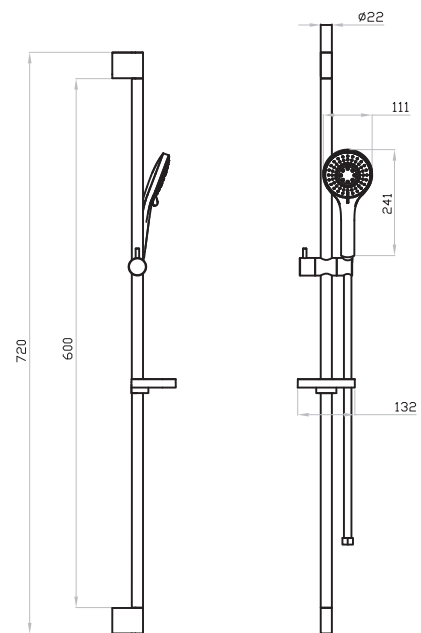

SHATTAF BRASS
51010400

- 360 swivel flexible hose
- 120 cm hose
- Chrome plated metal wall support
- Chrome Finish

SHOWER SETS

ALYDA

ALYDA SHOWER SET 61010401

- Three function hand shower with push button selection
- Easy rub clean nozzles
- Multi-layer 150 cm hose with 360 swiveling nut
- Large area chrome plated soap dish holder
- Adjustable shower holder
- 730 mm chrome finish shower rail