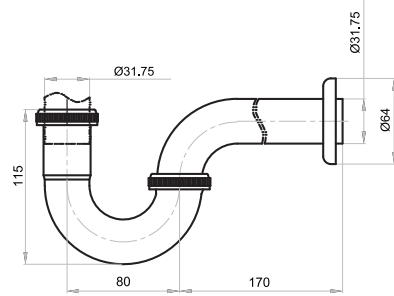

- 150 cm PVC hose - ½" x ½"

FLEXIBLE HOSE

66010101

- 150 cm metal flexible hose - ½" x ½"
- Chrome plated

BATHROOM ACCESSORIES

SCHIER ACCESSORIES SET
71010100

6 piece brass chrome plated set:

- Towel rail 60 cm
- Double hook
- Paper holder with cover
- Soap dish holder
- Toothbrush tumbler
- Towel ring

PUR ACCESSORIES SET
71030100

6 piece brass chrome plated set:

- Towel rail 60 cm
- Double hook
- Paper holder with cover
- Soap dish holder
- Toothbrush tumbler
- Towel ring

ACCESSORIES & FITTINGS

CONCEALED VALVE 3/4" x 3/4"
45010102

- Brass body and pipe
- Handle with two plastic covers (red/blue)
- Rosette

CONCEALED VALVE 1"x1"
46010102

- Brass body and pipe
- Handle with two plastic covers (red/blue)
- Rosette

ANGLE VALVE 1/2" x 1/2"
31010101

- Angle valve with handle
- Full turn opening
- Rosette

ANGLE VALVE 1/2" x 1/2"
31010102

- Double Angle valve with handle
- Full turn opening
- Rosette

P-TRAP
124010101

- Rosette \varnothing 64 mm
- Distance to wall 250 mm
- Connection dimensions outlet G 1 ½
- Chrome plated