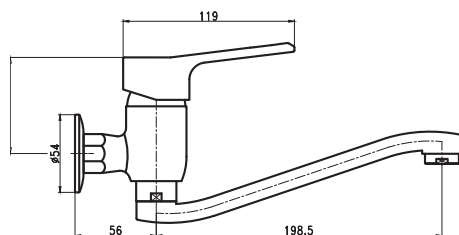

SINGLE LEVER WALL SINK TAP
21010208

- Brass seat nut
- S.S rosettes and brass eccentrics
- ABS cascade aerator
- Ceramic cartridge, 35 mm