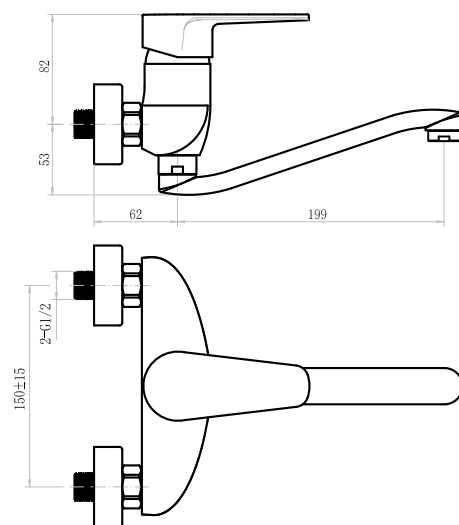

SINGLE LEVER WALL SINK MIXER "S" SPOUT 11012008

- Brass seat nut
- S.S. rosettes and brass eccentrics
- ABS cascade aerator
- Ceramic cartridge, 40 mm