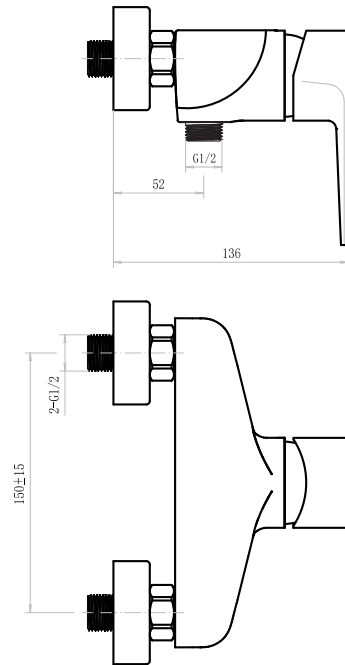

SINGLE LEVER WASH BASIN MIXER
11012001

- Neoperl coin-slot aerator
- Chrome cover, brass fixing nut
- 60 cm connection hoses G 1/2
- Push pop-up waste 1 1/4"
- Ceramic cartridge, 40mm

SINGLE LEVER HIGH WASH BASIN MIXER
11012002

- Neoperl coin-slot aerator
- Chrome cover, brass fixing nut
- 60 cm connection hoses G 1/2
- Push pop-up waste 1 1/4"
- Ceramic cartridge, 40mm

SINGLE LEVER BATH MIXER
11012004

- Neoperl coin-slot aerator
- Brass seat nut
- S.S. rosettes and brass eccentrics
- Semi-Automatic diverter
- Three function hand shower
- 150 cm chrome hose
- Chrome plated ABS wall holder
- Ceramic cartridge, 40mm