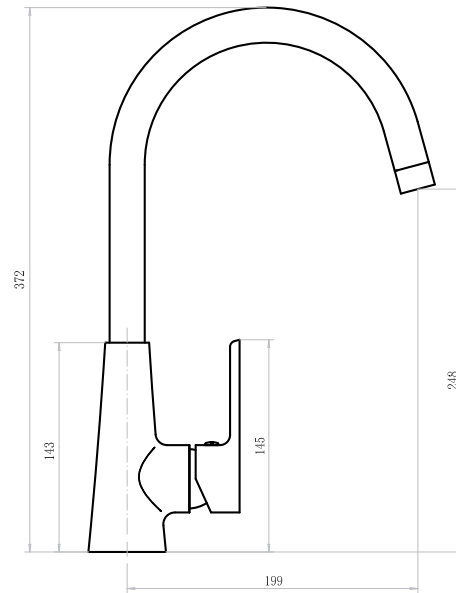

SINGLE LEVER SINGLE HOLE SINK MIXER
11010110

- 60 cm connection hoses G 1/2
- ABS cascade aerator
- Swivel tube spout
- Ceramic cartridge, 35 mm