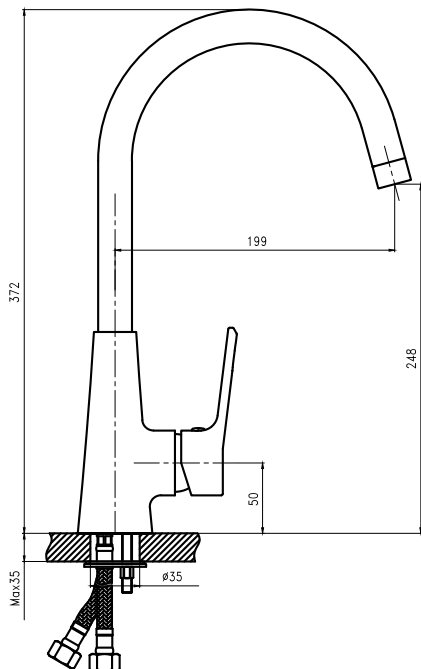

SINGLE LEVER SINGLE HOLE SINK MIXER
11010210

- 60 cm connection hoses G 1/2
- ABS cascade aerator
- Swivel tube spout
- Ceramic cartridge, 35 mm