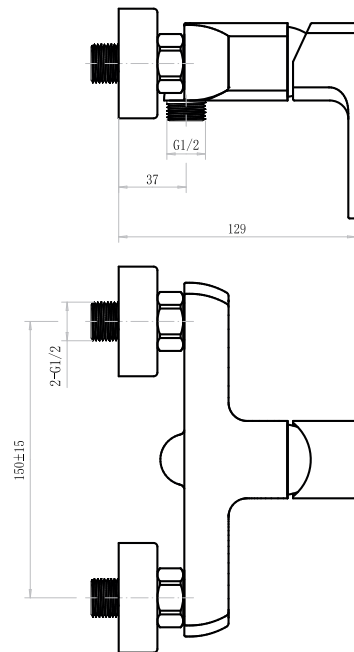

- Neoperl coin-slot aerator
- Chrome cover, brass fixing nut
- 60 cm connection hoses G 1/2
- Push pop-up waste 1 1/4"
- Ceramic cartridge, 35mm

SINGLE LEVER BIDET MIXER
11**0403

- . Chromed cover, brass fixing nut
- . 60 cm connection hoses G 1/2
- . ABS cascade aerator
- . G 1 1/4 pop-up waste
- . Ceramic cartridge, 35 mm

SINGLE LEVER BATH MIXER
11010404

- Neoperl coin-slot aerator
- Brass seat nut
- S.S. rosettes and brass eccentrics
- Semi-Automatic diverter
- Three function hand shower
- 150 cm chrome hose
- Chrome plated ABS wall holder
- Ceramic cartridge, 35mm