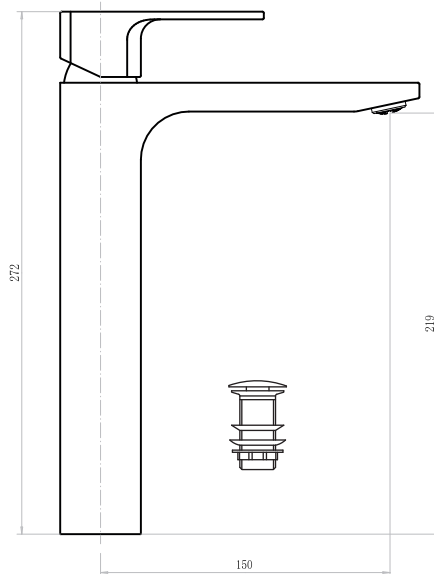

SINGLE LEVER HIGH WASH BSIN MIXER
11010402

- Neoperl coin-slot aerator
- Chrome cover, brass fixing nut
- 60 cm connection hoses G 1/2
- Push pop-up waste 1 1/4"
- Ceramic cartridge, 35mm