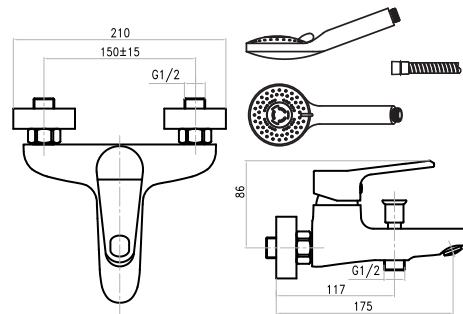

SINGLE LEVER HIGH WASH BASIN MIXER
11010202

- Neoperl coin-slot aerator
- Chrome cover, brass fixing nut
- 60 cm connection hoses G 1/2
- Push pop-up waste 1 1/4"
- Ceramic cartridge, 35mm

SINGLE LEVER BIDET MIXER
11010203 chrome

- Chromed cover, brass fixing nut
- 60 cm connection hoses G 1/2
- ABS cascade aerator
- G 1 1/4 pop-up waste
- Ceramic cartridge, 35 mm

SINGLE LEVER SHOWER MIXER
11010209

- Brass seat nut
- S.S rosettes and brass eccentrics
- Ceramic cartridge, 35 mm