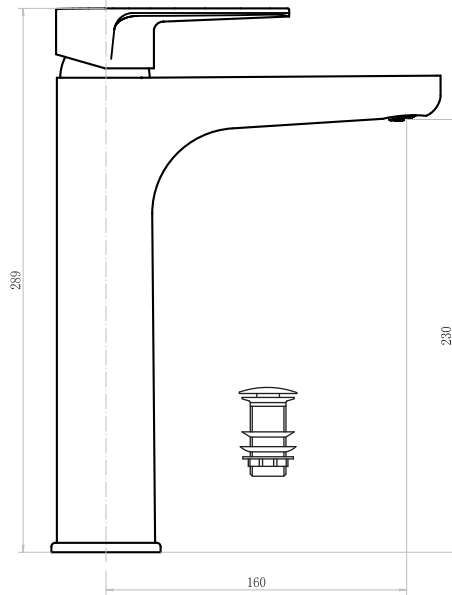

SINGLE LEVER HIGH WASH BASIN MIXER
11012002

- Neoperl coin-slot aerator
- Chrome cover, brass fixing nut
- 60 cm connection hoses G 1/2
- Push pop-up waste 1 1/4"
- Ceramic cartridge, 40mm