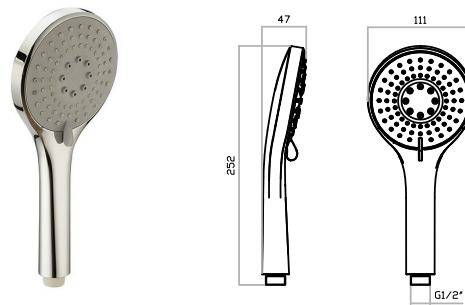

SHATTAF BRASS
51010400

- 360 swivel flexible hose
- 120 cm hose
- Chrome plated metal wall support
- Chrome Finish

SHOWER SETS

ALYDA

ALYDA SHOWER SET 61010401

- Three function hand shower with push button selection
- Easy rub clean nozzles
- Multi-layer 150 cm hose with 360 swiveling nut
- Large area chrome plated soap dish holder
- Adjustable shower holder
- 730 mm chrome finish shower rail

MINA SHOWER SET 6101 0301

- Three function hand shower
- Easy rub clean nozzles
- 150 cm chrome hose
- Soap holder
- Adjustable shower holder
- 720mm chrome finish shower rail

STORM SHOWER SET 61010101

- Three function hand shower with push button selection
- Easy rub clean nozzles
- Multi-layer 150 cm hose with 360 swiveling nut
- Large area chrome plated soap dish holder
- Adjustable shower holder
- 730 mm chrome finish shower rail

ZART SHOWER SET 61010202

- Three function hand shower
- Easy rub clean nozzles
- 150 cm chrome hose
- Soap holder
- Adjustable shower holder
- 720mm chrome finish shower rail

ZART
65010200

- Three function hand shower