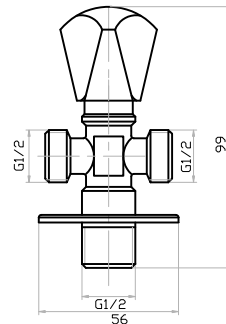

- Brass body and pipe
- Handle with two plastic covers (red/blue)
- Rosette

CONCEALED VALVE 1"x1"
46010102

- Brass body and pipe
- Handle with two plastic covers (red/blue)
- Rosette

ANGLE VALVE 1/2" x 1/2"
31010101

- Angle valve with handle
- Full turn opening
- Rosette

ANGLE VALVE 1/2" x 1/2"
31010102

- Double Angle valve with handle
- Full turn opening
- Rosette

P-TRAP
124010101

- Rosette \varnothing 64 mm
- Distance to wall 250 mm
- Connection dimensions outlet G 1 ½
- Chrome plated