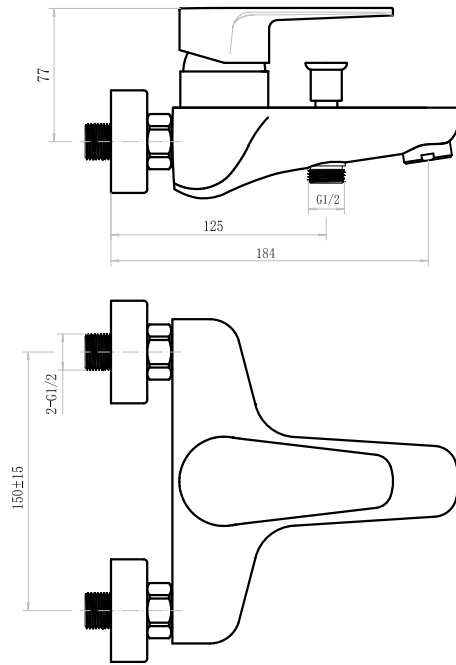

SINGLE LEVER BATH MIXER
11012004

- Neoperl coin-slot aerator
- Brass seat nut
- S.S. rosettes and brass eccentrics
- Semi-Automatic diverter
- Three function hand shower
- 150 cm chrome hose
- Chrome plated ABS wall holder
- Ceramic cartridge, 40mm