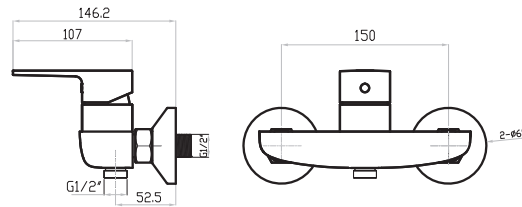

SINGLE LEVER SHOWER MIXER
11010509

- Brass seat nut
- S.S rosettes and brass eccentrics
- Ceramic cartridge, 35 mm