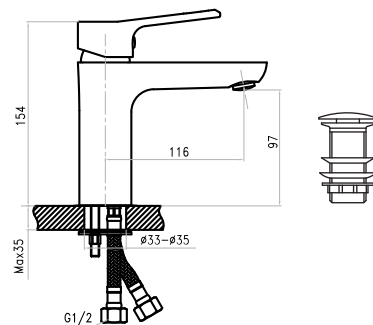

SINGLE LEVER SINGLE HOLE SINK TAP
21010110

- 60 cm connection hose G 1/2
- ABS cascade aerator
- Swivel tube spout
- Ceramic cartridge, 35 mm

MIXERS & TAPS- IPLUS

MIXERS AVAILABLE IN THE FOLLOWING FINISHES

B - BLACK / **W** - WHITE / **G** - GOLD / **Br** - BRONZE / **C** - COPPER

IPLUS - WASH BASIN MIXER

IPLUS - WALL SINK MIXER

IPLUS - BATH MIXER

SINGLE LEVER WASH BASIN MIXER
11010201

- Neoperl coin-slot aerator
- Chrome cover, brass fixing nut
- 60 cm connection hoses G 1/2
- Push pop-up waste 1 1/4"
- Ceramic cartridge, 35mm