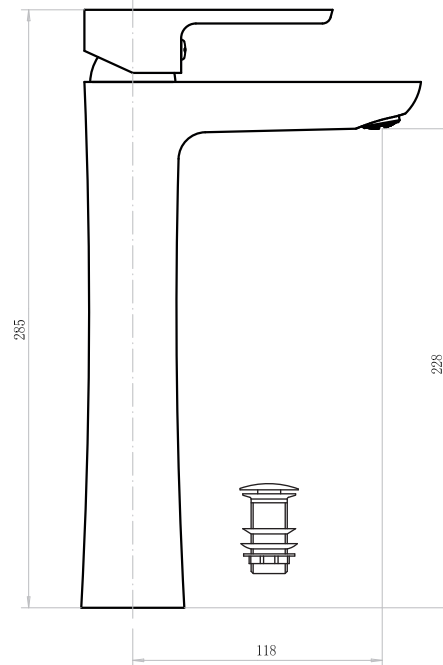

SINGLE LEVER HIGH WASH BASIN MIXER
11010102

- Neoperl coin-slot aerator
- Chrome cover, brass fixing nut
- 60 cm connection hoses G 1/2
- Push pop-up waste 1 1/4"
- Ceramic cartridge, 35mm