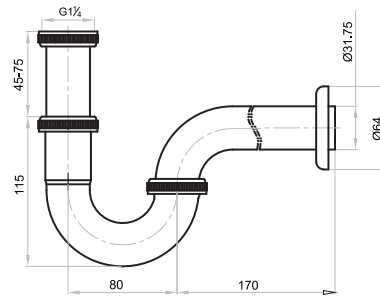

- Brass body and pipe
- Handle with two plastic covers (red/blue)
- Rosette

CONCEALED VALVE 1"x1"
46010102

- Brass body and pipe
- Handle with two plastic covers (red/blue)
- Rosette

ANGLE VALVE 1/2" x 1/2"
31010101

- Angle valve with handle
- Full turn opening
- Rosette

ANGLE VALVE 1/2" x 1/2"
31010102

- Double Angle valve with handle
- Full turn opening
- Rosette

P-TRAP
124010101

- Rosette \varnothing 64 mm
- Distance to wall 250 mm
- Connection dimensions outlet G 1 ½
- Chrome plated

P-TRAP
124010202

- Upright pipe 75 mm
- Rosette \varnothing 64 mm
- Adjustment distance 45-75 mm
- Distance to wall 250 mm
- Connection dimensions outlet G 1 ½
- Chrome plated

MTK ARMATUREN GMBH

AM MOOSHOF 7-9,
47574 GOCH, GERMANY