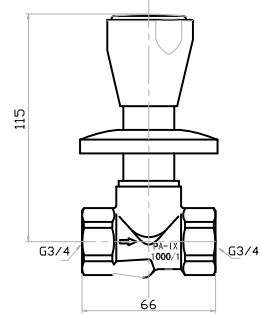

- 150 cm PVC hose - ½" x ½"

FLEXIBLE HOSE

66010101

- 150 cm metal flexible hose - ½" x ½"
- Chrome plated

BATHROOM ACCESSORIES

SCHIER ACCESSORIES SET
71010100

6 piece brass chrome plated set:

- Towel rail 60 cm
- Double hook
- Paper holder with cover
- Soap dish holder
- Toothbrush tumbler
- Towel ring

PUR ACCESSORIES SET
71030100

6 piece brass chrome plated set:

- Towel rail 60 cm
- Double hook
- Paper holder with cover
- Soap dish holder
- Toothbrush tumbler
- Towel ring

ACCESSORIES & FITTINGS

CONCEALED VALVE 3/4" x 3/4"
45010102

- Angle valve with handle
- Full turn opening
- Rosette

ANGLE VALVE 1/2" x 1/2"
31010102

- Double Angle valve with handle
- Full turn opening
- Rosette

P-TRAP
124010101

- Rosette \varnothing 64 mm
- Distance to wall 250 mm
- Connection dimensions outlet G 1 ½
- Chrome plated