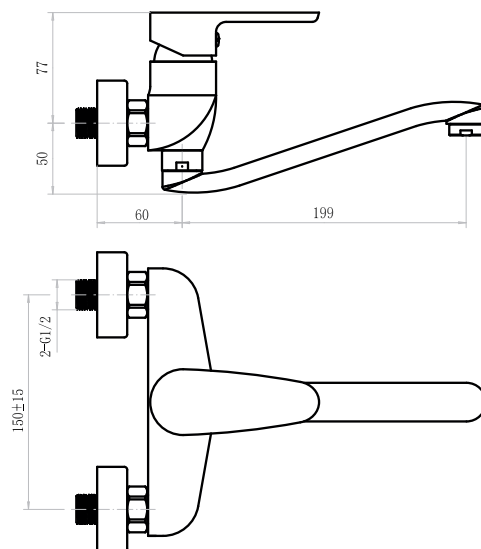

SINGLE LEVER WALL MOUNTED SINK MIXER "S" SPOUT 11010108

- Brass seat nut
- S.S rosettes and brass eccentrics
- ABS cascade aerator
- Ceramic cartridge, 35 mm