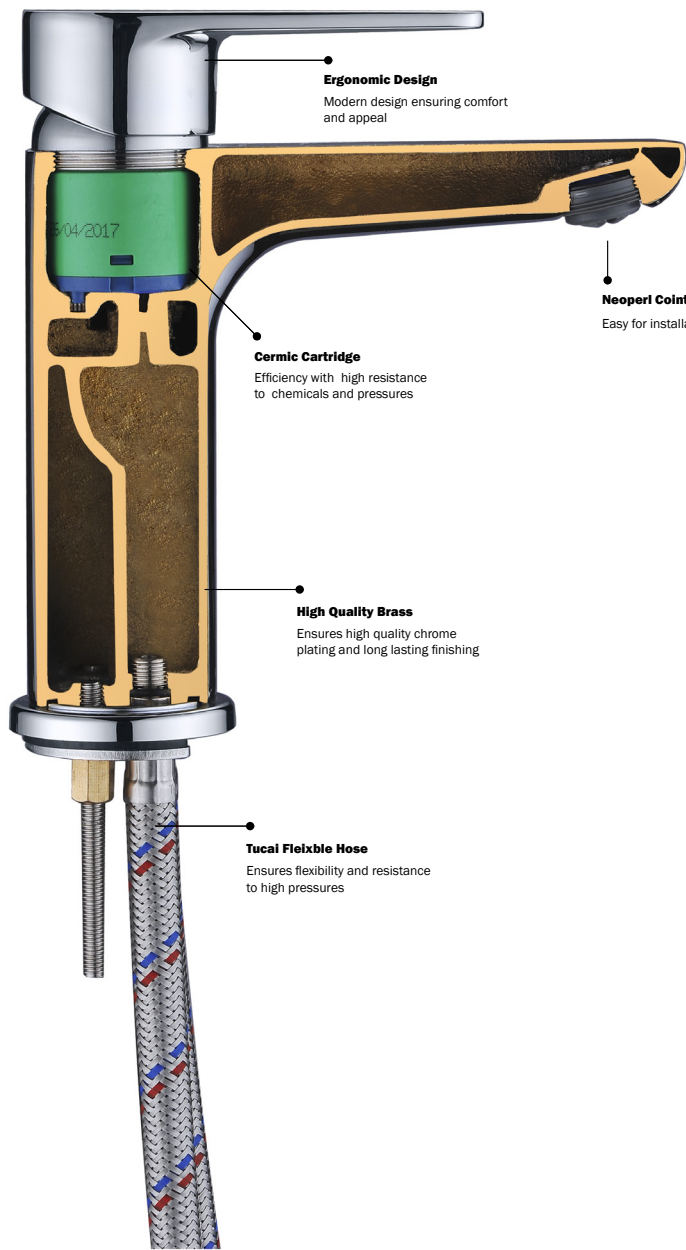

Ergonomic Design
Modern design ensuring comfort and appeal

Ceramic Cartridge
Efficiency with high resistance to chemicals and pressures

High Quality Brass
Ensures high quality chrome plating and long lasting finishing

Tucal Flexible Hose
Ensures flexibility and resistance to high pressures

Neoperl Coirt Slot Aerator
Easy for installation and cleaning