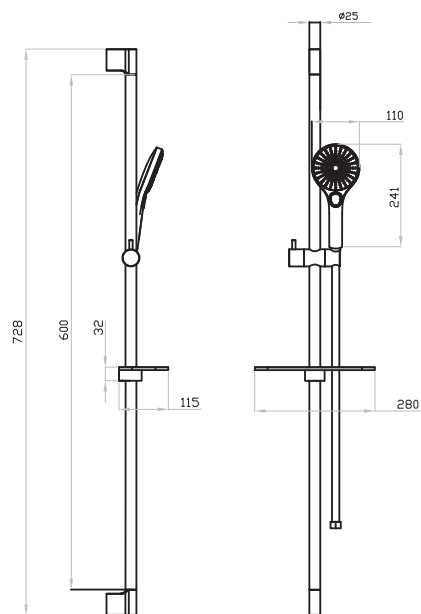

SHATTAF BRASS
51010400

- 360 swivel flexible hose
- 120 cm hose
- Chrome plated metal wall support
- Chrome Finish

SHOWER SETS

ALYDA

ALYDA SHOWER SET 61010401

- Three function hand shower with push button selection
- Easy rub clean nozzles
- Multi-layer 150 cm hose with 360 swiveling nut
- Large area chrome plated soap dish holder
- Adjustable shower holder
- 730 mm chrome finish shower rail