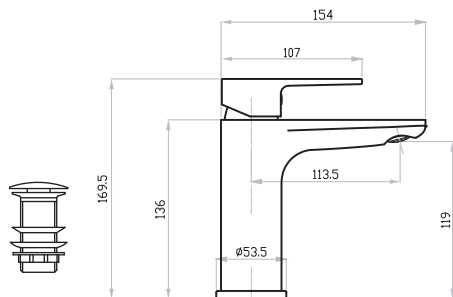

SINGLE LEVER WASH BASIN MIXER
11010501

- Neoperl coin-slot aerator
- Chrome cover, brass fixing nut
- 60 cm connection hoses G 1/2
- Push pop-up waste 1 1/4"
- Ceramic cartridge, 35mm

SINGLE LEVER HIGH WASH BASIN MIXER
11010502