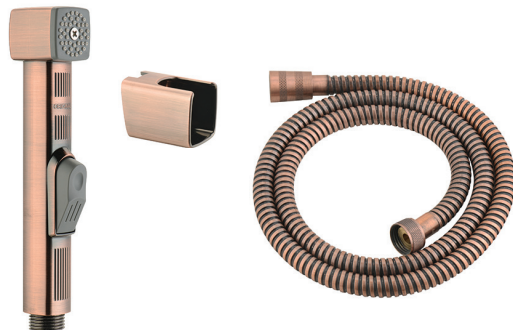

- Brass seat nut
- S.S rosettes and brass eccentrics
- ABS cascade aerator
- Ceramic cartridge, 35mm

SINGLE LEVER SINGLE HOLE SINK MIXER 11010810

- 60 cm connection hoses G 1/2
- ABS cascade aerator
- Swivel cast spout
- Ceramic cartridge, 35mm

SPRAY COMBINATION ***“SHATTAF”***

SHATTAF DELUXE
51010200

- 360 swivel flexible hose
- 120 cm hose
- Chrome plated ABS wall support
- Chrome Finish

SHATTAF ROUND
51010100

- 360 swivel flexible hose
- 120 cm hose
- Chrome plated ABS wall support
- Chrome Finish

SHATTAF SQUARE CHROME
51010300

- 360 swivel flexible hose
- 120 cm hose
- Chrome plated ABS wall support
- Chrome Finish

SHATTAF SQUARE BRONZE
51010301

- 360 swivel flexible hose
- 120 cm hose
- Chrome plated ABS wall support
- Bronze Finish

SHATTAF SQUARE GOLD
51010302

- 360 swivel flexible hose
- 120 cm hose
- Chrome plated ABS wall support
- Gold Finish

SHATTAF SQUARE COPPER
51010303

- 360 swivel flexible hose
- 120 cm hose
- Chrome plated ABS wall support
- Copper Finish