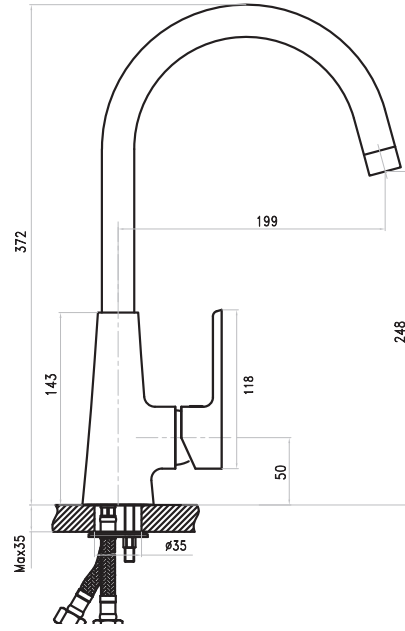

SINGLE LEVER BATH MIXER
11010204

- Neoperl coin-slot aerator
- Brass seat nut
- S.S rosettes and brass eccentrics
- Semi-Automatic diverter
- Three function hand shower
- 150 cm chrome hose
- Chrome plated ABS wall holder
- Ceramic cartridge, 35mm

SINGLE LEVER WALL SINK MIXER "HU" SPOUT
11010206

- Brass seat nut
- S.S rosettes and brass eccentrics
- ABS cascade aerator
- Ceramic cartridge, 35 mm

SINGLE LEVER WALL SINK MIXER "S" SPOUT
11010208

- Brass seat nut
- S.S rosettes and brass eccentrics
- ABS cascade aerator
- Ceramic cartridge, 35 mm

SINGLE LEVER SINGLE HOLE SINK MIXER
11010210

- 60 cm connection hoses G 1/2
- ABS cascade aerator
- Swivel tube spout
- Ceramic cartridge, 35 mm

SINGLE LEVER WALL SINK TAP
21010208

- Brass seat nut
- S.S rosettes and brass eccentrics
- ABS cascade aerator
- Ceramic cartridge, 35 mm