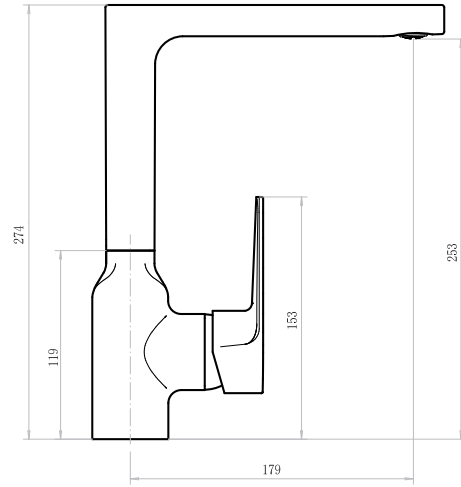

SINGLE LEVER SHOWER MIXER
11012009

- Brass seat nut
- S.S. rosettes and brass eccentrics
- Ceramic cartridge, 40 mm

WALL SINK MIXER "HU" SPOUT 11012006

- Brass seat nut
- S.S. rosettes and brass eccentrics
- ABS cascade aerator
- Ceramic cartridge, 40 mm

SINGLE LEVER WALL SINK MIXER "S" SPOUT 11012008

- Brass seat nut
- S.S. rosettes and brass eccentrics
- ABS cascade aerator
- Ceramic cartridge, 40 mm

SINGLE LEVER SINGLE HOLE SINK MIXER
11012010

- 60 cm connection hoses G 1/2
- ABS cascade aerator
- Swivel tube spout
- Ceramic cartridge, 40 mm