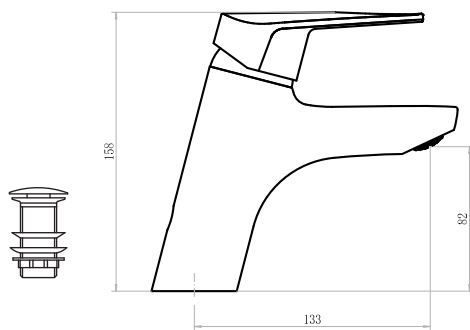

SINGLE LEVER WASH BASIN MIXER
11010801

- Neoperl coin-slot aerator
- Chrome cover, brass fixing nut
- 60 cm connection hoses G 1/2
- Push pop-up waste 1 1/4"
- Ceramic cartridge, 35mm