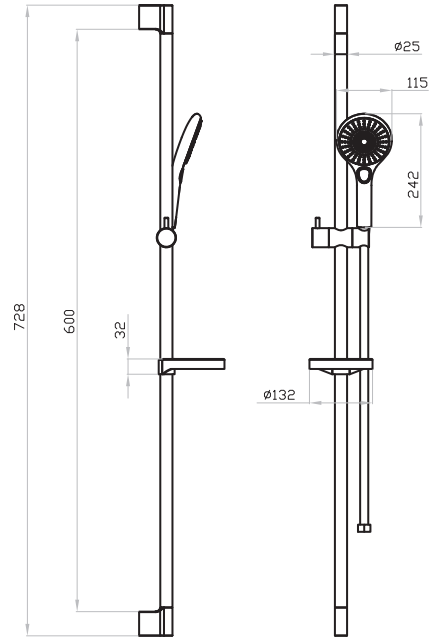

STORM SHOWER SET 61010101

- Three function hand shower with push button selection
- Easy rub clean nozzles
- Multi-layer 150 cm hose with 360 swiveling nut
- Large area chrome plated soap dish holder
- Adjustable shower holder
- 730 mm chrome finish shower rail