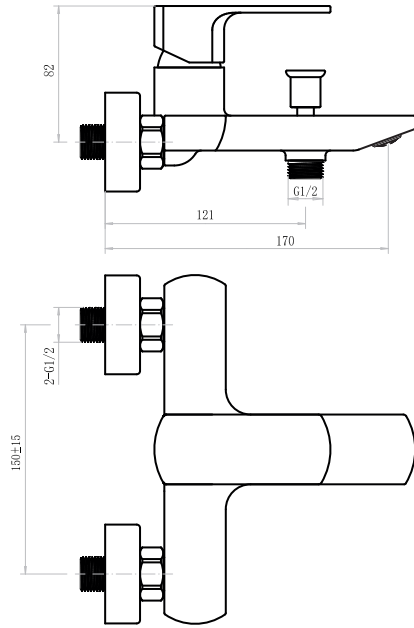

SINGLE LEVER BATH MIXER
11010404

- Neoperl coin-slot aerator
- Brass seat nut
- S.S. rosettes and brass eccentrics
- Semi-Automatic diverter
- Three function hand shower
- 150 cm chrome hose
- Chrome plated ABS wall holder
- Ceramic cartridge, 35mm