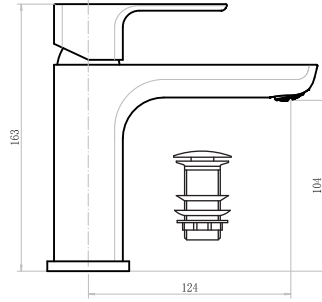

SINGLE LEVER SINGLE HOLE SINK MIXER 11010410

- 60 cm connection hoses G 1/2
- ABS cascade aerator
- Swivel tube spout
- Ceramic cartridge, 35 mm

MIXERS & TAPS - MARX

MIXERS AVAILABLE IN THE FOLLOWING FINISHES

B - BLACK / **W** - WHITE / **G** - GOLD / **Br** - BRONZE / **C** - COPPER

MARX - WASH BASIN MIXER

MARX - BATH MIXER

MARX - HIGH WASH BASIN MIXER

SINGLE LEVER WASH BASIN MIXER
11012101

- Neoperl coin-slot aerator
- Chrome cover, brass fixing nut
- 60 cm connection hoses G 1/2
- Push pop-up waste 1 1/4"
- Ceramic cartridge, 35mm