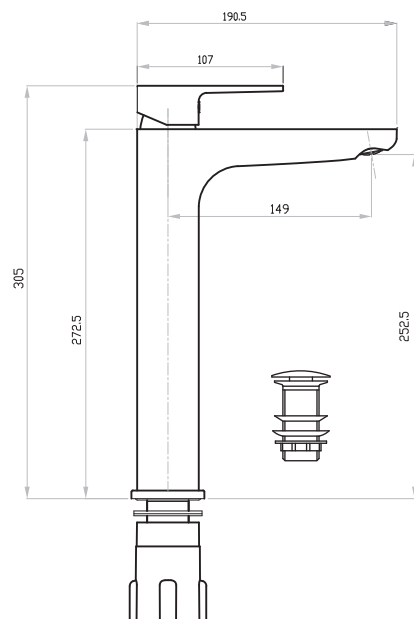

SINGLE LEVER WASH BASIN MIXER
11010501

- Neoperl coin-slot aerator
- Chrome cover, brass fixing nut
- 60 cm connection hoses G 1/2
- Push pop-up waste 1 1/4"
- Ceramic cartridge, 35mm

SINGLE LEVER HIGH WASH BASIN MIXER
11010502