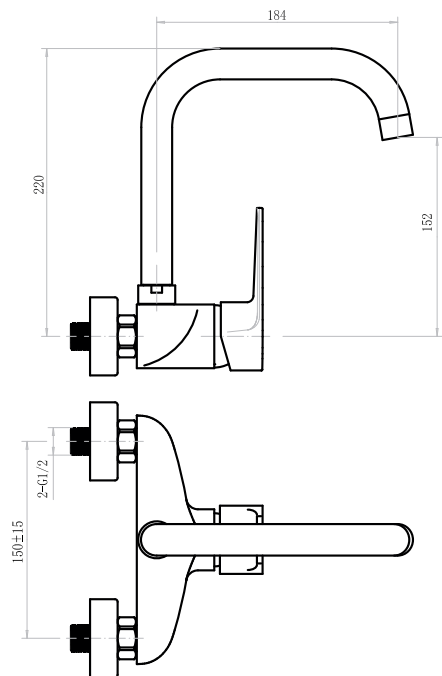

WALL SINK MIXER "HU" SPOUT 11012006

- Brass seat nut
- S.S. rosettes and brass eccentrics
- ABS cascade aerator
- Ceramic cartridge, 40 mm