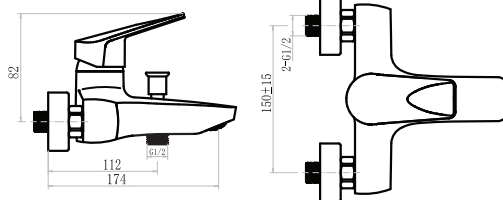

SINGLE LEVER BATH MIXER
11010804

- Neoperl coin-slot aerator
- Brass seat nut
- S.S. rosettes and brass eccentrics
- Semi-Automatic diverter
- Three function hand shower

- 150 cm chrome hose
- Chrome plated ABS wall holder
- Ceramic cartridge, 35mm