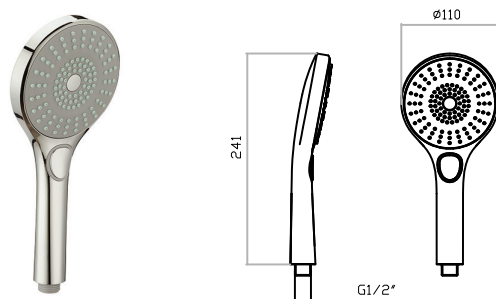

ALYDA
65010400

- Three function hand shower with push button selection