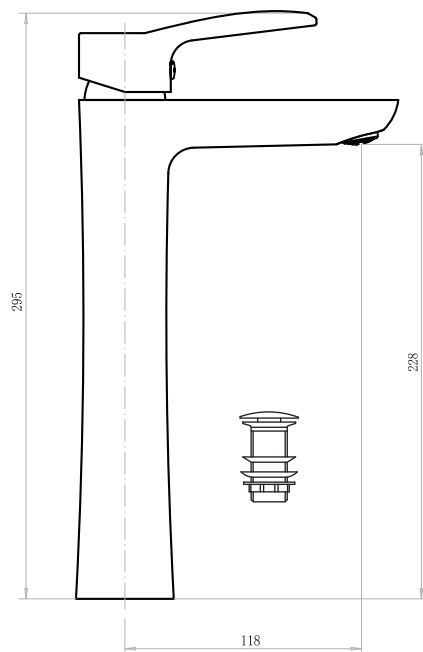

SINGLE LEVER SINGLE HOLE SINK TAP
21010110

- 60 cm connection hose G 1/2
- ABS cascade aerator
- Swivel tube spout
- Ceramic cartridge, 35 mm

MIXERS & TAPS- IPLUS

MIXERS AVAILABLE IN THE FOLLOWING FINISHES

B - BLACK / **W** - WHITE / **G** - GOLD / **Br** - BRONZE / **C** - COPPER

IPLUS - WASH BASIN MIXER

IPLUS - WALL SINK MIXER

IPLUS - BATH MIXER

SINGLE LEVER WASH BASIN MIXER
11010201

- Neoperl coin-slot aerator
- Chrome cover, brass fixing nut
- 60 cm connection hoses G 1/2
- Push pop-up waste 1 1/4"
- Ceramic cartridge, 35mm