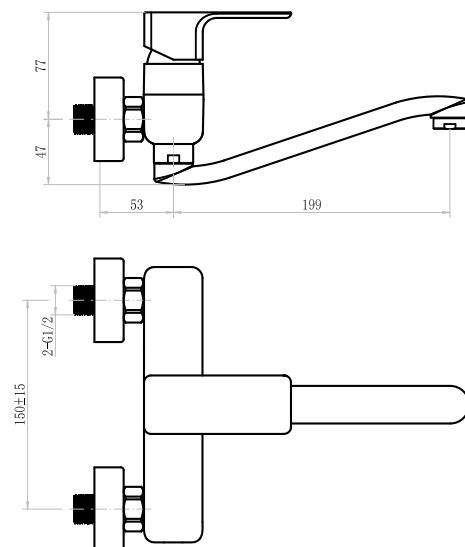

SINGLE LEVER WALL SINK MIXER "S" SPOUT 11012108

- Brass seat nut
- S.S rosettes and brass eccentrics
- ABS cascade aerator
- Ceramic cartridge, 35 mm