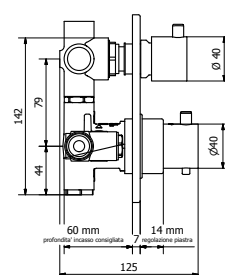

CRM 410,00

*Termostatica
Thermostatic*