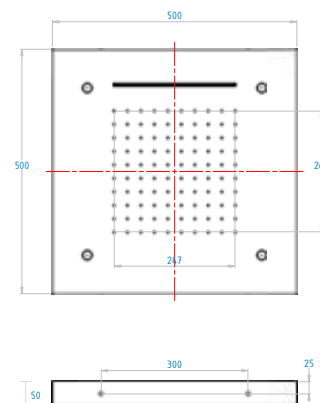

CRM	2000,00
SAT	2100,00
NOP	2300,00