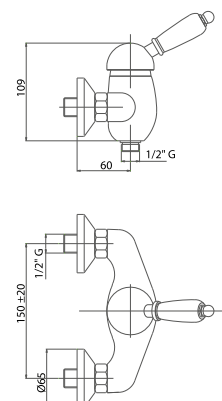

CRM	117,00
CRO	135,00
VOT	160,00
VRA	170,00
ORO	236,00