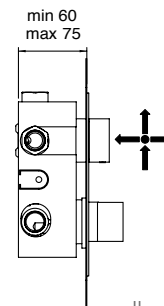

INDFMO2303

Miscelatore monocomando incasso doccia con deviatore 2 vie manuale

Built-in single-lever shower mixer with manual diverter 2 ways

Pz. 5
cm 34x37x50

ART. CRTSDS73735K

Finiture / Finishing €

CRM	247,00
BIO	310,00
NOP	310,00
FOS	398,00
CNE	403,00
CNS	444,00
OIS	493,00

Il prezzo del rubinetto è senza leva
The price of the mixer is without lever

INDFMO2304

Miscelatore monocomando incasso doccia con deviatore 3 vie manuale

Built-in single-lever shower mixer with manual diverter 3 ways

Pz. 5
cm 34x37x50

ART. CRTSDS73735K

CRM	257,00
BIO	320,00
NOP	320,00
FOS	408,00
CNE	413,00
CNS	454,00
OIS	503,00

Il prezzo del rubinetto è senza leva
The price of the mixer is without lever

Articolo necessario per completare il rubinetto - *Item necessary to complete the mixer*

064

€ 27,20

101 102

€ 30,00

114

€ 39,45

115 116

€ 42,20

103 104

€ 47,00

105 106 107 108 109

€ 77,30

117 118 119

€ 46,00