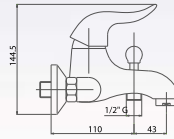

VSCRTR2004SK

Monocomando vasca esterno senza kit doccia

Single-lever external bath mixer without shower kit

Pz. 8
cm 34x37x50

ART. CRTCD573735K

Finiture / Finishing

€

CRM	165,00
CRO	200,00
VOT	215,00
VRA	235,00
ORO	290,00

ESDRTR200500

Monocomando esterno doccia con kit doccia

Single-lever external shower mixer with shower kit

Pz. 5
cm 34x37x50

ART. CRTCD573735K