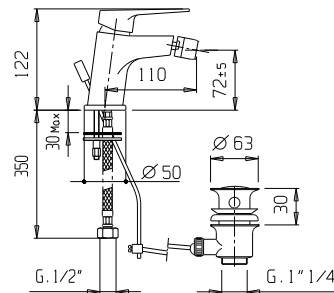

ART. CRTCD573735A

Finiture / Finishing €

CRM 78,00

BIDBON200300

Miscelatore monocomando
bidet con scarico - 1" 1/4"

*Single-lever bidet mixer with
1" 1/4" pop-up waste*

Pz. 12
cm 34x37x50

ART. CRTCD573735A