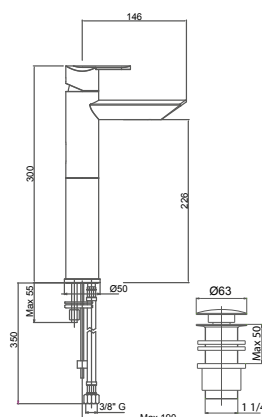

Pz. 8
cm 34x37x50

ART. CRTCD SAX2800

CRM 300,00

LVBDRM202200

Miscelatore monocomando lavabo prolungato con scarico - 1" 1/4"

Single-lever basin prolonged mixer with 1" 1/4" pop-up waste

Pz. 8
cm 34x37x50

ART. CRTCD SAX2800