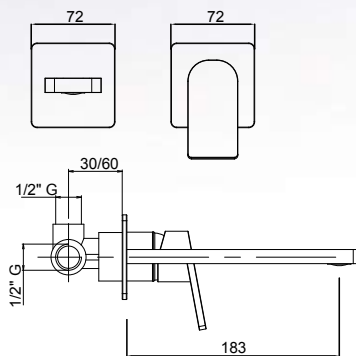

LVBFLY202300

Miscelatore monocomando
lavabo da incasso

Built-in single-lever basin mixer

Pz. 8
cm 34x37x50

ART. CRTSDS73735K

Finiture / Finishing

€

CRM	373,00
FOS	618,00
CNE	643,00
CNS	708,00
OIS	780,00

LVBFLY302300

Miscelatore incasso lavabo a
parete senza scarico

*Build in wash basin mixer
without pop-up waste*

Pz. 8
cm 34x37x50

ART. CRTSDS73735K#