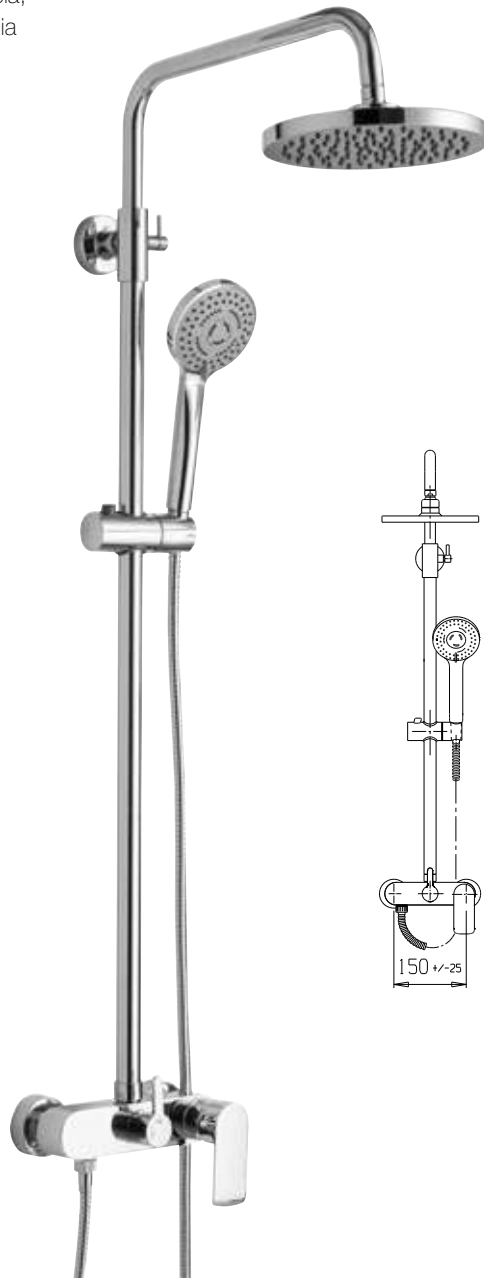

External single lever shower mixer with shower column, inox shower head ø200 mm and shower kit

Pz. 1
cm 27x48x81

ART. CRTODS73235S#00

| | |
|-----|--------|
| CRM | 352,00 |
| L03 | 357,00 |
| L04 | 357,00 |
| L05 | 357,00 |