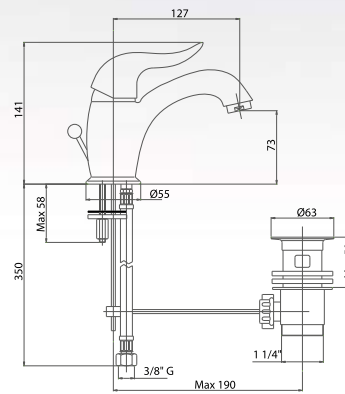

LVBALD200200

Miscelatore monocomando
lavabo con scarico - 1" 1/4"

*Single-lever basin mixer with
1" 1/4" pop-up waste*

Pz. 8
cm 34x37x50

AER. MAS705024000

ART. CRTCD573735K

Finiture / Finishing €

CRM	116,50
CRO	128,60
VOT	146,00
VRA	156,00

BIDALD200300

Miscelatore monocomando
bidet con scarico - 1" 1/4"

*Single-lever bidet mixer with
1" 1/4" pop-up waste*

Pz. 8
cm 34x37x50

AER. MAS705024000

ART. CRTCD573735K