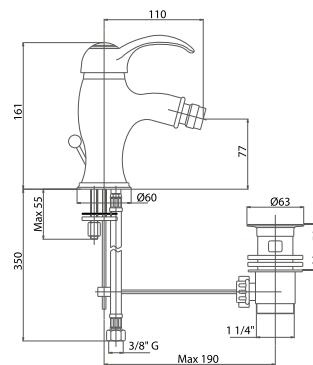

CRM	120,50
CRO	138,50
NKS	142,00
VOT	152,50
VRA	162,50
ORO	219,00

VSCCLS200400

Miscelatore monocomando
vasca esterno con doccia
flessibile cm 150 e supporto

*Single-lever external bath mixer with
flexible cm 150 and shower support*

Pz. 5
cm 34x37x50

AER. MAS705028000

ART. CRTCDS73740K