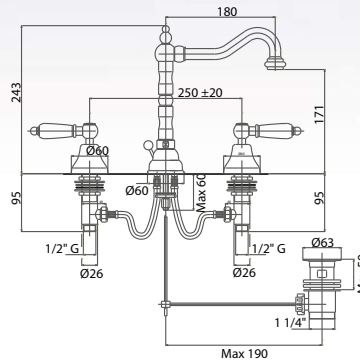

LVBDMN103200

Batteria lavabo, scarico 1" - 1/4",
bocca girevole

3 holes wash basin mixer with automatic
pop-up waste - 1" 1/4" swivel spout

Pz. 5
cm 34x37x50

AER. FEM706000000

ART. VT082475SX00000
ART. VT082475DX00000