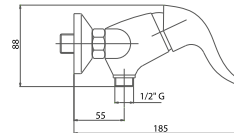

CRM	160,00
CRO	180,00
VOT	200,00
VRA	220,00
ORO	260,00

INDRTR200700

Monocomando incasso doccia

Built-in single-lever shower mixer

Pz. 25
cm 34x37x50

ART. CRTSD573735K