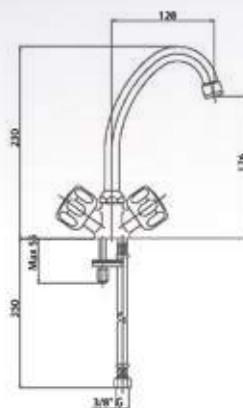

LVPSUN753000

Gruppo monoforo livello con
canna Jota ø18 -160 mm girevole

*Single hole sink mixer with Jota
ø18 -160 mm swivel spout*

Pz. 20
cm 34x37x50

AER. FEM705022CRM

ART. VTO824730000000

Finiture / Finishing **€**

SUN 47,50

LVMSUN854#

Gruppo lavello monoforo
canna conica girevole

*Single-lever one-hole
sink mixer with conical spout movable*

Pz. 12
cm 34x37x50

AER. FEM705022CRM

ART. VTO824730000000