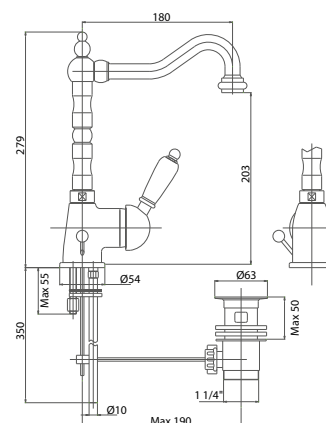

CRM	300,00
CRO	315,00
VOT	351,00
VRA	371,00
ORO	433,00