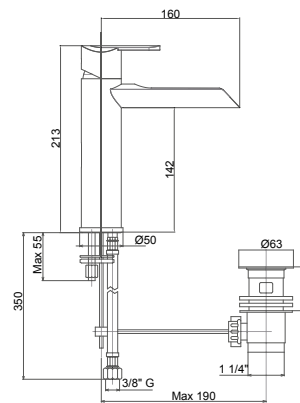

LVBHEV201900

Miscelatore monocomando lavabo intermedio bocca lunga con scarico - 1" 1/4"

Single lever basin mixer intermediate with long spout and 1"1/4 pop-up waste.

Pz. 8
cm 34x37x50

ART. CRTCD SAX2800