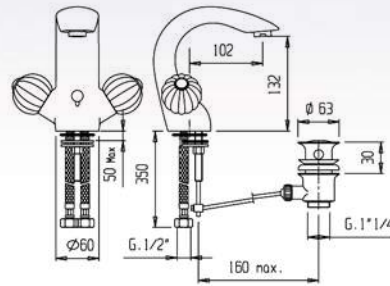

Single hole wash basin mixer with automatic pop-up waste 1" 1/4"

Pz. 5
cm 34x37x50

ART. VT082075DX0000

Finiture / Finishing €

| | |
|-----|--------|
| CRM | 260,00 |
| VOT | 300,00 |
| ORO | 450,00 |

BIDPEG103500