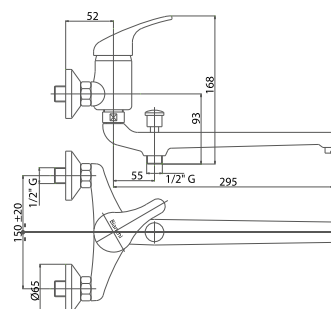

LVBSTR2023SK

Miscelatore lavabo/vasca con canna fusa lunga 30 cm e deviatore senza kit doccia

Wall basin/bath single lever mixer with 30 cm long casted spout and diverter without shower kit

Pz. 8
cm 34x37x50

AER. MAS705024000

ART. CRTCD573740K