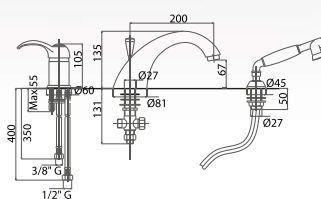

VSCCLS200900

Batteria da bordo vasca
miscelatore 3 fori con doccia

*Bath mixer 3 wats with diverter
for bath shower. with diverter for
bath shower*

Pz. 4
cm 34x37x50

AER. MAS705028000

ART. CRTSDS73740K

Finiture / Finishing €

CRM	378,00
CRO	435,00
NKS	472,00
VOT	480,00
VRA	490,00
ORO	568,00

LVBCLS202300

Miscelatore monocomando
lavabo ad incasso

*Built-in single-lever
basin mixer*

Pz. 16
cm 34x37x50

ART. CRTSDS73740K