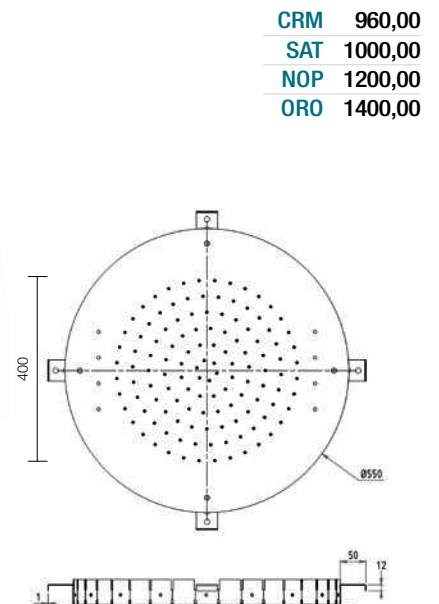

SOFMOG123500

Soffione acciaio inox a incasso
ø 550, funzione pioggia

*Concealed Stainless Steel
shower head ø 500 mm with
1 function: rain*

NOTE INSTALLAZIONE: Prevedere per l'utilizzo
1 rubinetto per comandare correttamente il soffione a pioggia
INSTALLATION NOTES: Provide the use of a faucet
to correctly command the rain shower