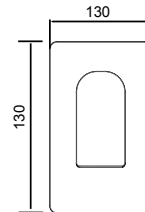

CRM	115,00
FOS	195,00
CNE	209,00
CNS	220,00

INDCTY201000

Miscelatore monocomando incasso doccia con deviatore 2 vie automatico

Built-in single-lever shower mixer with automatic diverter 2 ways

Pz. 16
cm 34x37x50

ART. CRTSDS73735K