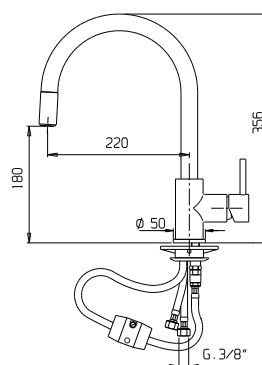

LVMFLT200100

Miscelatore monocomando
lavello laterale con doccia
estraibile

*Single-lever one-hole sink mixer
With pull-out shower*

Pz. 8
cm 34x37x50

ART. CRTSDS737400000

Finiture / Finishing €

CRM 250,00

LVMMIN208600

Miscelatore monocomando
lavello monoforo con bocca
girevole e doccia estraibile

*Single-lever one-hole sink mixer
with swivel spout e pull out shower*

Pz. 8
cm 34x37x50

ART. CRTSDS737400000

CRM 290,00

LVMSTY208100

Miscelatore monocomando
lavello laterale con doccia
estraibile

*Single-lever one-hole sink mixer
With pull-out shower*

Pz. 8
cm 34x37x50

ART. CRTSDS737400000

CRM 142,00

LVMSTY208200

Miscelatore monocomando
lavello laterale con doccia
estraibile

*Single-lever one-hole sink mixer
With pull-out shower*

Pz. 8
cm 34x37x50

ART. CRTSDS737400000

CRM 131,50