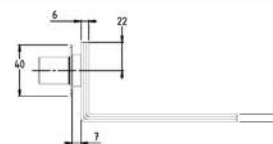

SOFMOG202000

Finiture / Finishing €

Soffione **Icaro** a cascata
in acciaio inox lucido
L150 x P118 mm

*Icaro waterfall shower
polished stainless steel
L150 x P118 mm*

CRM 530,00