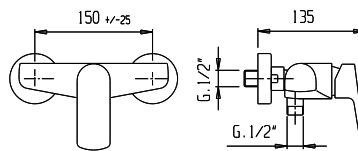

CRM	160,00
FOS	285,00
CNE	292,00
CNS	320,00
OIS	357,00

ESDFLY2005SK

Miscelatore monocomando esterno doccia senza kit doccia

Single-lever external shower mixer without shower kit

Pz. 5 cm
34x37x50

ART. CRTCD573235S#000