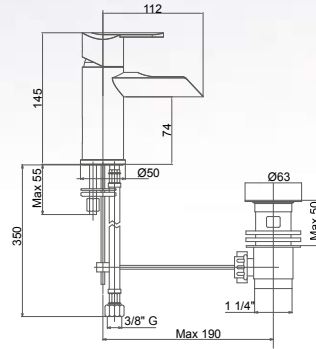

BIDHEV200300

Miscelatore monocomando bidet con scarico - 1" 1/4"

Single-lever bidet mixer with 1" 1/4" pop-up waste

Pz. 8
cm 34x37x50

ART. CRTCDSD730400000

Finiture / Finishing €

CRM 330,00

LVBHEV202300

Miscelatore monocomando lavabo da incasso.

Built-in single-lever basin mixer

Pz. 8
cm 34x37x50

ART. CRTSDSD73735K