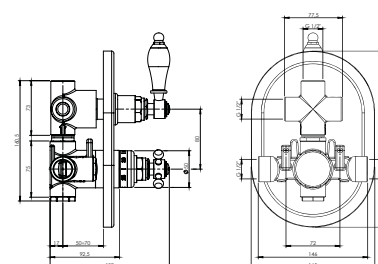

CRM	480,00
VOT	630,00
ORO	650,00