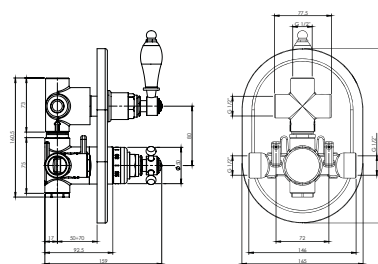

CRM	437,00
VOT	570,00
ORO	600,00

INDTRM207400

Miscelatore termostatico ad incasso con deviatore a 2 vie

Thermostatic built-in mixer with two way diverter