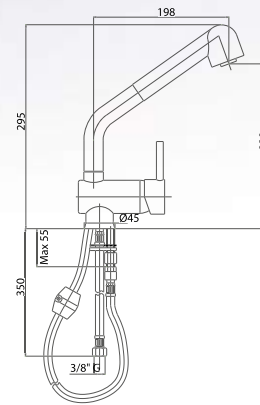

*Single-lever one-hole sink mixer
With pull-out shower and
flexible*

Pz. 8
cm 34x37x50

ART. CRTSDS737400000

Finiture / Finishing **€**

CRM 178,00

LVMRTR200800

Miscelatore monocomando
lavello monoforo con doccia
estraiabile