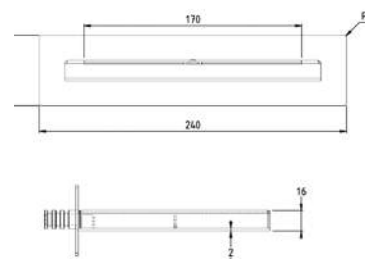

SOFMOG302000

CRM 630,00

Soffione **Crio**
a cascate in acciaio
inox lucido

Crio waterfall
shower in polished
stainless steel