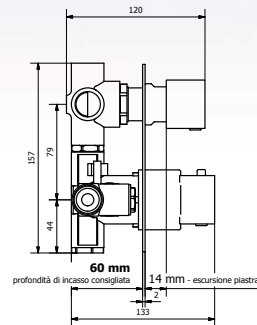

INDTRM2050

Miscelatore termostatico ad incasso con deviatore a 3 vie.

Thermostatic built-in mixer with 3 ways diverter.

Finiture / Finishing €

CRM 440,00

*Termostatica
Thermostatic*

INDTRM2051

Miscelatore termostatico ad incasso con deviatore a 2 vie.

Thermostatic built-in mixer with 2 ways diverter.