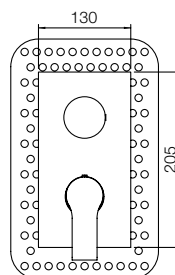

CRM	262,00
FOS	423,00
CNE	430,00
CNS	473,00