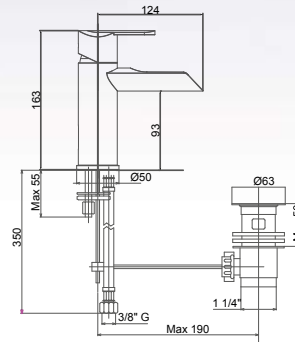

CRM

Cromo
Chrome

LVBHEV200200

Miscelatore monocomando lavabo con scarico - 1" 1/4"

Single-lever basin mixer with 1" 1/4" pop-up waste

Pz. 8
cm 34x37x50

ART. CRTCD SAX2800

Finiture / Finishing €