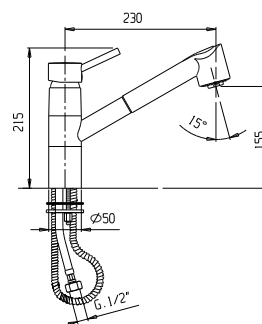

LVMSTY208100

Miscelatore monocomando
lavello laterale con doccia
estraibile

*Single-lever one-hole sink mixer
With pull-out shower*

Pz. 8
cm 34x37x50

ART. CRTSDS737400000