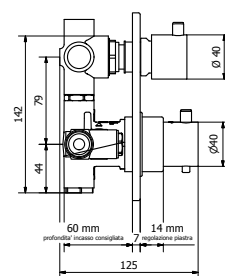

CRM 420,00

*Termostatica
Thermostatic*

INDTRM2041

Miscelatore termostatico ad incasso con deviatore a 2 vie.

Thermostatic built-in mixer with 2 ways diverter.