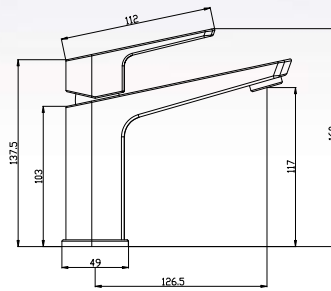

LVBFLY200200

Miscelatore monocomando
lavabo con scarico - 1" 1/4"

Single-lever basin mixer with
1" 1/4" pop-up waste

Pz. 8
cm 34x37x50

ART. CRTD25737A00#000

Finiture / Finishing €

CRM	140,00
FOS	234,00
CNE	241,00
CNS	265,00
OIS	294,00

BIDFLY200300

Miscelatore monocomando
bidet con scarico - 1" 1/4"

Single-lever bidet mixer with
1" 1/4" pop-up waste

Pz. 8
cm 34x37x50

ART. CRTD25737A00#000