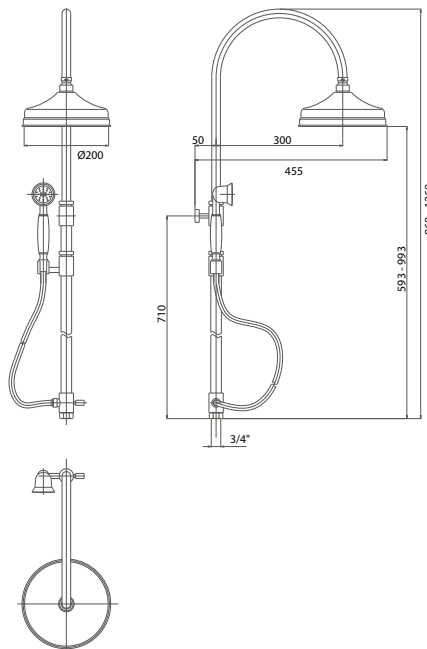

CLDOLF301200

Colonna doccia Old-fashion in ottone h. 80/120 cm con saliscendi incorporato, doccia Elegant flessibile doppia aggraffatura cm 150, soffione ø 200 deviatore e attacco 3/4

Telescopic Old-fashion brass shower column h cm 80/120 with sliding rail annexed , Elegant handshower, double lock flexible hose cm 150, shower head ø 200 , diverter and connection 3/4

Finiture / Finishing €

CRM	500,00
VOT	633,66
VRA	633,66
ORO	741,00

CLDOLF3012AE

Colonna doccia Old-fashion in ottone h. 80/120 cm con saliscendi incorporato, doccia Elegant flessibile doppia aggraffatura cm 150, soffione ø 200 deviatore e attacco 3/4 e supporto a muro per presa acqua esterno

Telescopic Old-fashion brass shower column h cm 80/120 with sliding rail annexed , Elegant handshower, double lock flexible hose cm 150, shower head ø 200 , diverter and connection 3/4 and wall bearing for external water intake

CRM	520,00
VOT	644,00
VRA	644,00
ORO	760,00

CLDOLF3012AI

Colonna doccia Old-fashion in ottone h. 80/120 cm con saliscendi incorporato, doccia Elegant flessibile doppia aggraffatura cm 150, soffione ø 200 deviatore e attacco a incasso

Telescopic Old-fashion brass shower column h cm 80/120 with sliding rail annexed , Elegant handshower, double lock flexible hose cm 150, shower head ø 200 , diverter and built-in connection

CRM	520,00
VOT	644,00
VRA	644,00
ORO	760,00