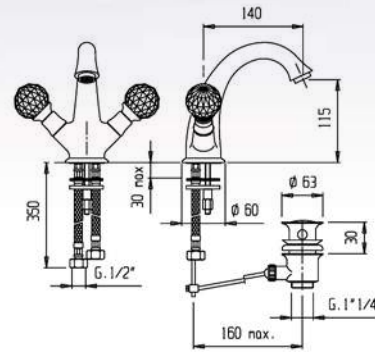

LVBBOS1034

Gruppo lavabo monoforo con scarico - 1" 1/4"

Single hole wash basin mixer with automatic pop-up waste - 1" 1/4"

Pz. 5
cm 34x37x50

ART. VT082075DXRC

Finiture / Finishing €

CRM	419,00
VOT	520,00
VOP	530,00
ORO	620,00
OSA	630,00

LVBBOS107400

Gruppo lavabo monoforo con scarico - 1" 1/4"

Single hole wash basin mixer with automatic pop-up waste 1" 1/4"

Pz. 5
cm 34x37x50

ART. VT082075DXRC