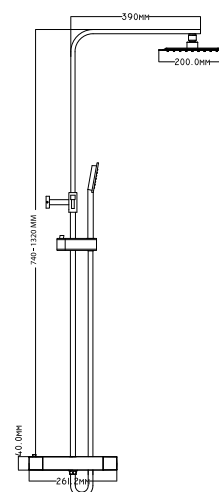

ESDJOY2025

Miscelatore monocomando esterno doccia serie Joy con deviatore incorporato, colonna doccia, soffione abs Ø200, doccia, flessibile cm: 150

External bath mixer Joy Collection with diverter included, shower column, ABS Ø 200, headshower, handshower, flex cm 150

CRM 300,00