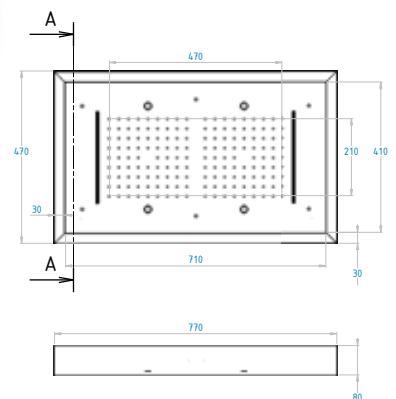

CRM	5000,00
SAT	5100,00
NOP	6000,00
ORO	6900,00