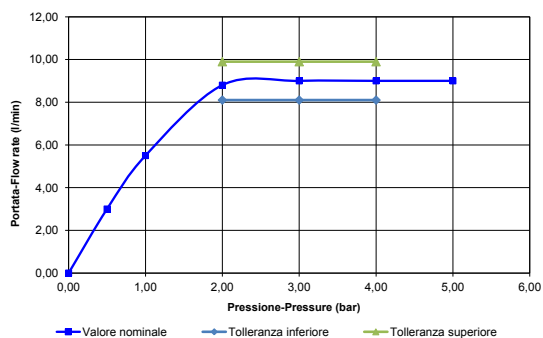

KITDOC289098

Kit doccia elegant con duplex in ottone e flessibile cm 150

Kit composed by elegant handshower, wall support and flex hose cm 150

Finiture / Finishing €

CRM	72,00
FOS	120,00
VOT	96,00
VOP	98,00
VRA	102,00
CNE	124,00
CNS	136,00
ORO	150,00
OSA	160,00

RIDDOCLT9000

Raccordo doccia 1/2" a risparmio idrico con limitatore di portata da 9 litri al minuto

Shower connection 1/2" with water saving program and reducer flow of 9 liters by minute

CRM 3,80