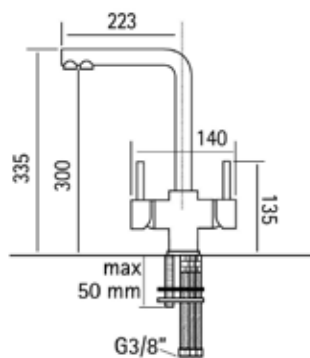

*Acqua filtrata e depurata
come dalla fonte*

*Water purified filtered
as from the source*

LVMWPU601100

Miscelatore da cucina per trattamento acque, con acque separate

Kitchen sink mixer for water treatment, with separated water flows.

Finiture / Finishing €

CRM 375,00

LVMWPU602200

Miscelatore per trattamento acque con acque separate e molla e doccia due getti in ottone.

Kitchen sink mixer for water treatment for with separated water flows and spring and brass two-jets handshower

CRM 731,00