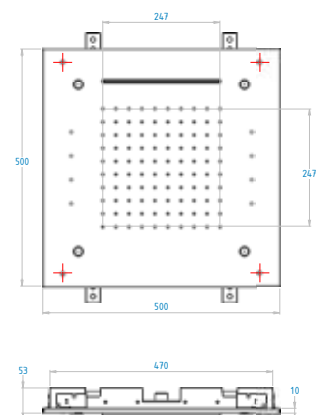

Color

NOTE INSTALLAZIONE: Prevedere per l'utilizzo 3 rubinetti per comandare correttamente il soffione a pioggia, i nebulizzatori e il getto a cascata.
INSTALLATION NOTES: Provide the use 3 faucets to correctly command the rain shower, the waterfall jet and the nebulizer

CRM	3800,00
SAT	3900,00
NOP	4300,00
ORO	5600,00