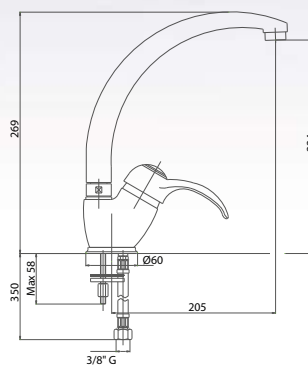

LVMCLS200100

Miscelatore monocomando
lavello monoforo con bocca
girevole

*Lateral Single-lever one-hole
sink mixer with swivel spout*

Pz. 8
cm 34x37x50

AER. MAS705024000

ART. CRTCDS73740000

Finiture / Finishing €

CRM	78,00
NKS	125,00
VOT	125,00
VRA	125,00

LVMALD200100

Miscelatore monocomando lavello
monoforo laterale con bocca girevole

*Lateral single-lever one-hole
sink mixer with swivel spout*

Pz. 8
cm 34x37x50

AER. FEM705022000

ART. CRTSDS737350000