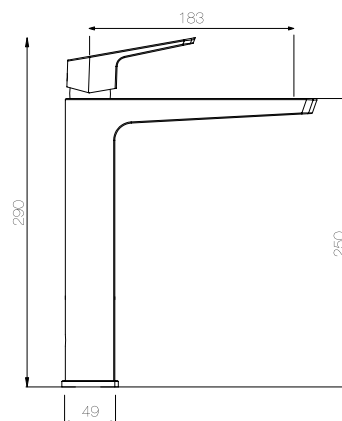

LVBFLY201300

Miscelatore monocomando
lavabo prolungato
con scarico - 1" 1/4" clic-clac

Single lever basin mixer
prolongated with 1"1/4 clic-clac.

Pz. 5
cm 34x37x50

ART. CRTD25737A00#000

| | |
|-----|--------|
| CRM | 196,00 |
| FOS | 400,00 |
| CNE | 415,00 |
| CNS | 455,00 |
| OIS | 504,00 |