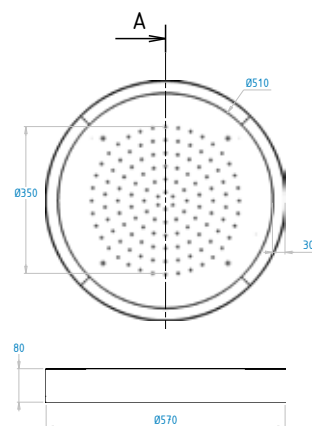

SOFCRT951000

Soffione MOON in acciaio inox da soffitto esterno ø 570, con carter di colore bianco opaco e soffione interno con varie finiture con 1 funzione - pioggia, cromoterapia 9 colori LED rgb completo di pulsantiera via cavo
External Ceiling Stainless Steel MOON shower head ø 570 with 1 function: rain, chromotherapy 9 colors LED rgb complete of Control Panel and with white matt subdued light diffusion system

Color

1 WAY

NOTE INSTALLAZIONE: Prevedere per l'utilizzo 1 rubinetto per comandare correttamente il soffione a pioggia
INSTALLATION NOTES: Provide the use of a faucet to correctly command the rain shower

CRM	3450,00
SAT	3550,00
NOP	4300,00
ORO	4900,00

SOFCRT961000

Soffione MOON in acciaio inox da soffitto esterno ø 570, con carter di colore bianco opaco e soffione interno con varie finiture con 2 funzioni - pioggia e nebulizzatori cromoterapia 9 colori LED rgb, completo di pulsantiera via cavo
External Ceiling Stainless Steel MOON shower head ø 570 with 2 functions: rain and nebulizers, chromotherapy 9 colors LED rgb complete of Control Panel and with white matt subdued light diffusion system

Color

2WAYS

NOTE INSTALLAZIONE: Prevedere per l'utilizzo 2 rubinetti per comandare correttamente il soffione a pioggia e i nebulizzatori
INSTALLATION NOTES: Provide the use 2 faucets to correctly command the rain shower and the nebulizer