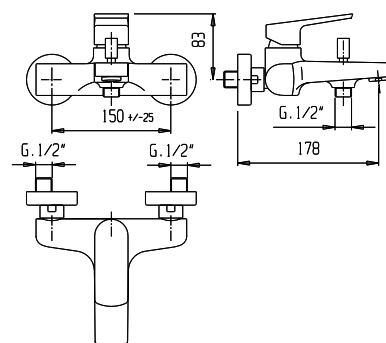

CRM	200,00
FOS	360,00
CNE	372,00
CNS	408,00
OIS	455,00