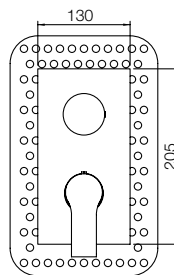

CRM	262,00
FOS	423,00
CNE	430,00
CNS	473,00
OIS	520,00

INDFLY230400

Miscelatore monocomando
incasso doccia con deviatore
3 vie manuale

*Built-in single-lever shower
mixer with manual diverter 3 ways*

Pz. 5
cm 34x37x50

ART. CRTSDS73735K