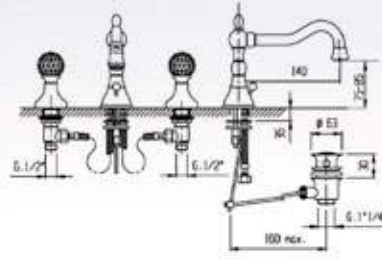

LVBOS1031

Batteria lavabo con canna corta scarico - 1" 1/4"

3 holes wash basin mixer with short spout and automatic pop-up waste - 1" 1/4"

Pz. 5
cm 34x37x50

ART. VT082075DXRC

Finiture / Finishing €

CRM	528,00
VOT	640,00
VOP	650,00
ORO	690,00
OSA	700,00

BIDBOS1052

Batteria bidet con scarico - 1" 1/4"

3 holes wash bidet mixer with automatic pop-up waste - 1" 1/4"

Pz. 5
cm 34x37x50

ART. VT082075DXRC