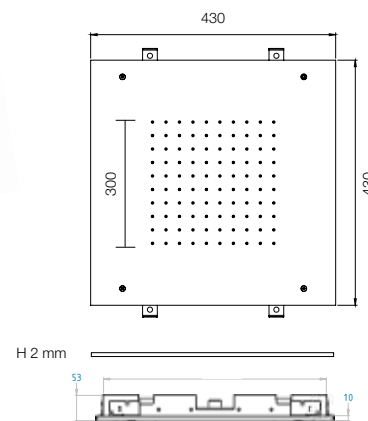

SOFMOG113400

Soffione acciaio inox a incasso
430x430, con funzione pioggia

*Concealed Stainless Steel
shower head 430x430
with 1 function: rain*

CRM	800,00
SAT	900,00
NOP	1000,00
ORO	1160,00

NOTE INSTALLAZIONE: Prevedere per l'utilizzo
1 rubinetto per comandare correttamente il soffione a pioggia
INSTALLATION NOTES: Provide the use of a faucet
to correctly command the rain shower