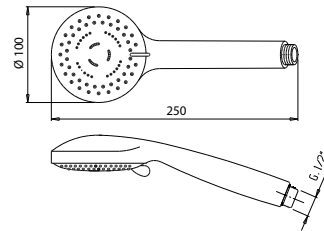

DOCPLG278098

Doccia **Kelly** 3 getti
Handshower Kelly 3 jet

CRM 16,00

IN ESAURIMENTO
IS RUNNING OUT