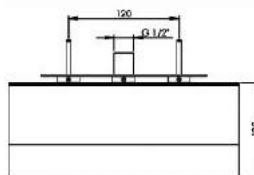

SOFMOG152000

Soffione **Jump** a cascata a muro in acciaio inox lucido

Jump wall waterfall in polished stainless steel