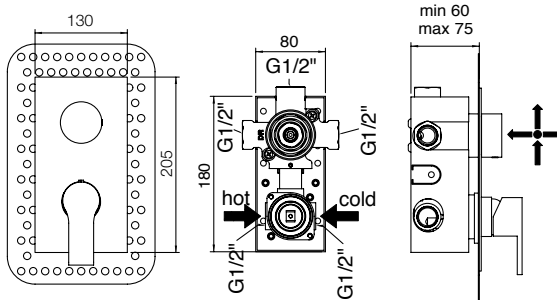

INDBON230400

CRM 250,00

Miscelatore monocomando
incasso doccia con deviatore
3 vie manuale

*Built-in single-lever shower
mixer with manual diverter 3 ways*

Pz. 5
cm 34x37x50

ART. CRTSDS73735K