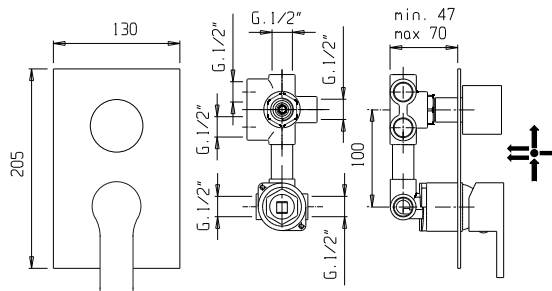

*Built-in single-lever shower
mixer with manual diverter 3 ways*

Pz. 5
cm 34x37x50

ART. CRTSDS73735K

CRM 260,00

INDDRM201900

Miscelatore incasso doccia 1 via
con piastra da 70x70 mm

*Built-in single-lever shower
mixer - plate 70x70mm 1 way*