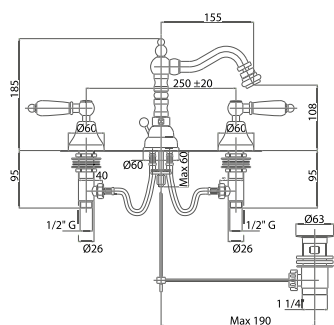

3 holes wash bidet mixer with automatic
pop-up waste - 1" 1/4" swivel spout

Pz. 5
cm 34x37x50

AER. FEM706000000

ART. VT082475SX00000
ART. VT082475DX00000

| | |
|-----|--------|
| CRM | 456,00 |
| VOT | 502,00 |
| VRA | 512,00 |
| ORO | 644,00 |