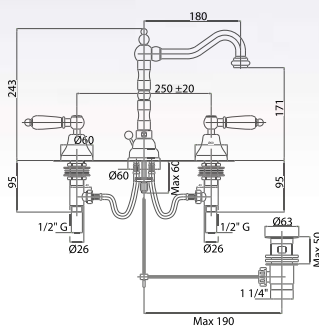

LVBDMS1032

Batteria lavabo, scarico 1" - 1/4",
bocca girevole

3 holes wash basin mixer with automatic
pop-up waste - 1" 1/4" swivel spout

Pz. 5
cm 34x37x50

AER. FEM706000000

ART. VT082475SX00000
ART. VT082475DX00000

Finiture / Finishing €

CRM	456,00
VOT	502,00
VRA	512,00
ORO	644,00

BIDDMS1052

Batteria bidet, scarico - 1" 1/4",
bocca girevole

3 holes wash bidet mixer with automatic
pop-up waste - 1" 1/4" swivel spout

Pz. 5
cm 34x37x50

AER. FEM706000000

ART. VT082475SX00000
ART. VT082475DX00000