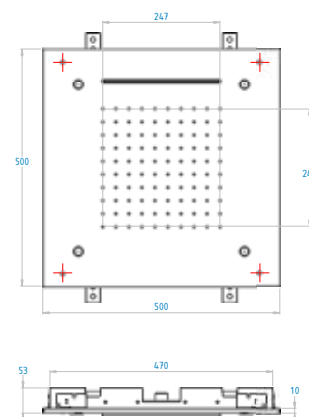

SOFPLG723000

Soffione acciaio inox a incasso 500x500,
3 funzioni - pioggia, cascata e nebulizzatori

*Concealed Stainless Steel shower head
500x500 with 3 functions:
rain, waterfall and nebulizers.*

3WAYS

NOTE INSTALLAZIONE: Prevedere per l'utilizzo 3 rubinetti per comandare
correttamente il soffione a pioggia, i nebulizzatori e il getto a cascata.
INSTALLATION NOTES: Provide the use 3 faucets to correctly
command the rain shower, the waterfall jet and the nebulizer

CRM	1900,00
SAT	2000,00
NOP	2300,00

SOFPLG831000

Soffione in acciaio inox ad incasso
600x400, 2 funzioni - pioggia e
cascata

*Concealed Stainless Steel shower head
600x400 with 2 functions: rain and waterfall.*

2WAYS

NOTE INSTALLAZIONE: Prevedere per l'utilizzo 2 rubinetti
per comandare correttamente il soffione a pioggia e cascata
INSTALLATION NOTES: Provide the use 2 faucets to
correctly command the rain shower and waterfall