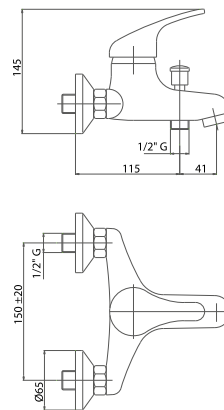

BIDSTR200300

Miscelatore monocomando bidet con scarico - 1" 1/4"

Single-lever bidet mixer with - 1" 1/4" pop-up waste

Pz. 12
cm 34x37x50

AER. MAS705024000

ART. CRTCD573740K

Finiture / Finishing €

CRM 72,80

VSCSTR200400

Miscelatore monocomando vasca esterno con doccia flessibile cm 150 e supporto

Single-lever external bath mixer with shower kit

Pz. 10
cm 34x37x50

AER. MAS705028000

ART. CRTCD573740K

CRM 102,50

VSCSTR2004SK

Miscelatore monocomando vasca esterno senza kit doccia

Single-lever external bath mixer without shower kit

Pz. 10
cm 34x37x50

AER. MAS705028000

ART. CRTCD573740K

CRM 87,50

LVBSTR2023SK

Miscelatore lavabo/vasca con canna fusa lunga 30 cm e deviatore senza kit doccia

Wall basin/bath single lever mixer with 30 cm long casted spout and diverter without shower kit

Pz. 8
cm 34x37x50

AER. MAS705024000

ART. CRTCD573740K

CRM 143,60