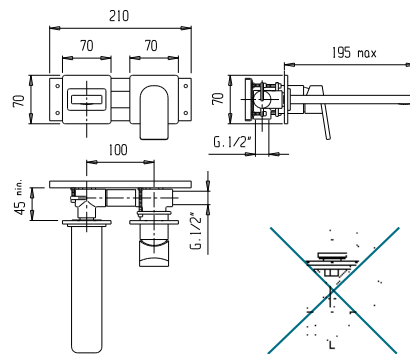

Built in wash basin mixer without pop-up waste

Pz. 8
cm 34x37x50

ART. CRTSDS73735K#

| | |
|-----|--------|
| CRM | 381,00 |
| L03 | 387,00 |
| L04 | 387,00 |
| L05 | 387,00 |
| BIO | 430,00 |
| NOP | 430,00 |
| FOS | 633,00 |
| CNE | 652,00 |
| CNS | 715,00 |