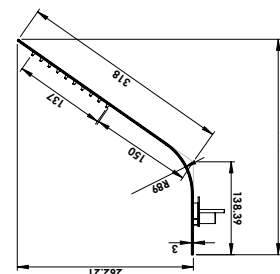

SOFMOG10L000

CRM 470,00

Soffione acciaio inox lucido ultrapiatto
Zeus

Zeus shower head ultrathin
in polished stainless steel