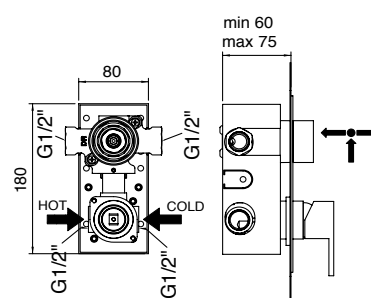

Built-in single-lever shower mixer with manual diverter 2 ways

Pz. 5
cm 34x37x50

ART. CRTCD573235S#000

| | |
|-----|--------|
| CRM | 262,00 |
| L03 | 267,00 |
| L04 | 267,00 |
| L05 | 267,00 |
| BIO | 328,00 |
| NOP | 328,00 |
| FOS | 423,00 |
| CNE | 430,00 |
| CNS | 473,00 |