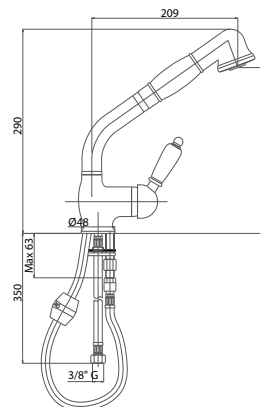

LVMSTY200800

Miscelatore monocomando
lavello laterale con doccia
estraiabile

*Single-lever one-hole sink mixer
With pull-out shower and
flexible*

Pz. 8
cm 34x37x50

ART. CRTSDS737400000

Finiture / Finishing **€**

CRM 178,00

LVMRTR200800

Miscelatore monocomando
lavello monoforo con doccia
estraiabile

*Single-lever one-hole sink mixer
with extractable shower*

Pz. 8
cm 34x37x50

CRM 205,00

NKS 250,00

VOT 250,00

VRA 250,00

LVMSTR200800

Miscelatore monocomando
lavello monoforo con doccia
estraiabile

*Single-lever one-hole sink mixer
with Pull-out shower*

Pz. 8
cm 34x37x50

ART. CRTSDS737040000

CRM 97,50