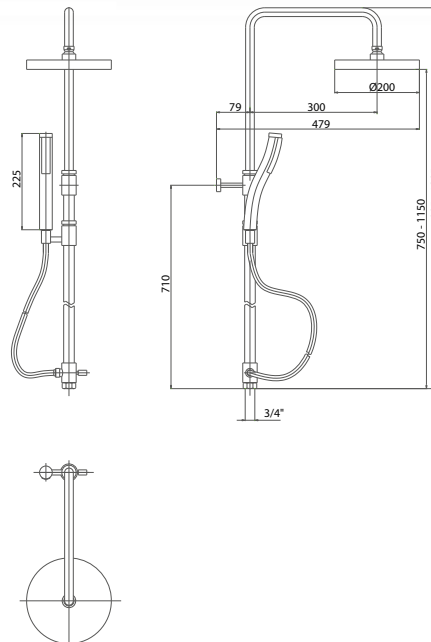

CLD000301000

Colonna doccia in ottone telescopica h. 80/120 cm per esterno doccia con saliscendi incorporato, doccia Style incorporato, doccia Style flessibile cm 150 satilux, soffione ø 200 inox, deviatore e attacco 3/4

Telescopic Brass shower column h cm 80/120 for external shower with sliding rail annexed, Style shower, double interlocked flexible hose cm 150, stainless steel shower head ø 200, diverter and connection 3/4

Finiture / Finishing €

CRM	430,00
BIO	650,00
NOP	650,00
FOS	874,00
CNE	905,00
CNS	980,00
ORO	1000,00
OSA	1060,00
OIS	1100,00

CLD0003010AE

Colonna doccia in ottone telescopica h. 80/120 cm per esterno doccia con saliscendi incorporato, doccia Style flessibile cm 150 satilux, soffione ø 200 ottone, deviatore e attacco 3/4 e supporto a muro per presa acqua esterna

Telescopic Brass shower column h cm 80/120 for external shower with sliding rail annexed, Style handshower, satilux flexible hose cm 150, brass shower head ø 200, diverter and connection 3/4 and wall bearing for external water intake

CRM 470,00

CLD0003010AI

Colonna doccia in ottone telescopica h. 80/120 cm con saliscendi incorporato, doccia Style flessibile cm 150 satilux, soffione ø 200 ottone, attacco a incasso

Telescopic Brass shower column h cm 80/120 for external shower with sliding rail annexed, Style handshower, satilux flexible hose cm 150, brass shower head ø 200, built-in connection

CRM 463,50