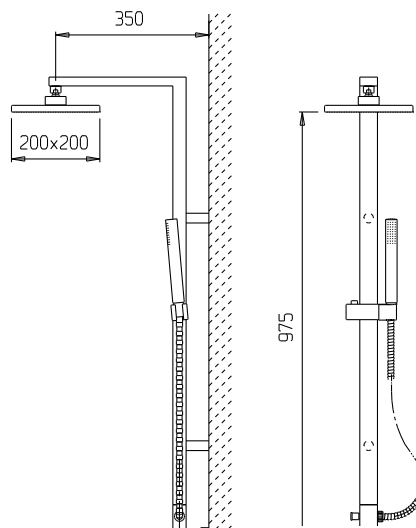

CRM 575,00

CLDKBK301100

Colonna doccia Jump in ottone
H 97 cm, doccia Kubik flessibile
cromoline, soffione quadro 200x200
deviatore e attacco 3/4

*Brass shower columns Jump
H cm 97 with Kubik handshower
cromoline hose cm 150, square
showerhead 200x200,
diverter and connection 3/4*