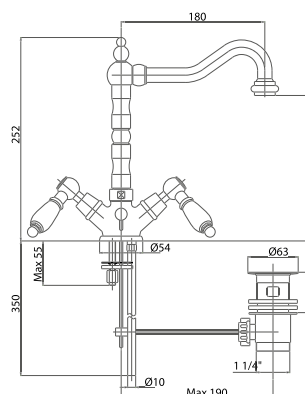

LVBDMS1036

Lavabo monoforo con bocca
girevole e scarico - 1" 1/4"

Single hole wash basin mixer
with swivel spout, automatic
pop-up waste - 1" 1/4"

Pz. 8
cm 34x37x50

AER. FEM706000000

ART. VT082475SX00000
ART. VT082475DX00000