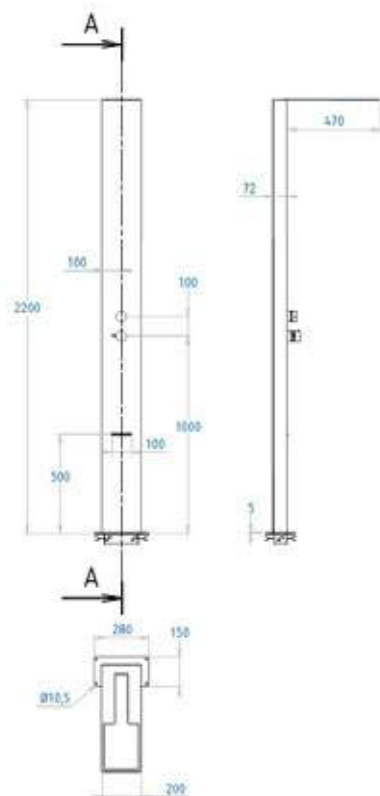

CLDINX3073

Finiture / Finishing €

Colonna doccia in acciaio inox,
da esterno a pavimento

INX 4310,00

*Stainless steel shower
column for outside floor*