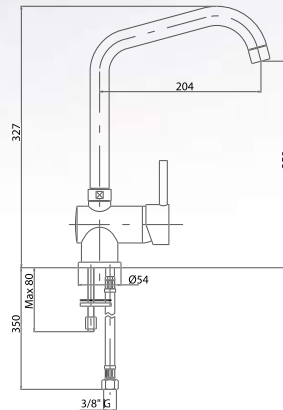

LVMSTY201200

Miscelatore monocomando
lavello monoforo orizzontale
con bocca girevole

*Horizontal single-lever one-hole
sink mixer with movable spout*

Pz. 8
cm 34x37x50

AER. FEM705022CRM

ART. CRTCDS737400000

Finiture / Finishing €

CRM 112,00

LVMSTY201100

Miscelatore monocomando
lavello monoforo con bocca
reclinabile per sottofinestra

*Single-lever one-hole sink mixer
with reclining spout for
subwindow*

Pz. 8
cm 34x37x50

AER. FEM705022CRM

ART. CRTSDS737400000