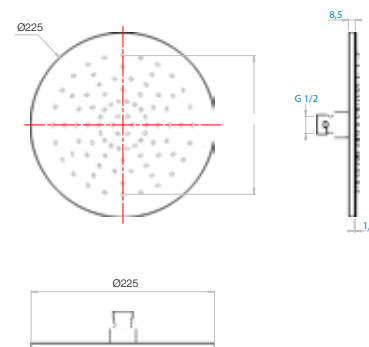

SOFSTY21H9

Soffione ispezionabile acciaio
inox ø 225 - H9

*Shower head inspection
in stainless steel ø225 H9*

Finiture / Finishing €

CRM	104,50
CNE	180,00
CNS	190,00
ORO	220,00
OSA	230,00
OIS	240,00