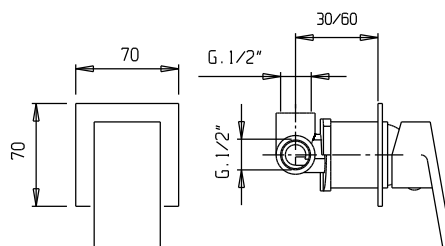

INDDRM201900

Miscelatore incasso doccia 1 via
con piastra da 70x70 mm

*Built-in single-lever shower
mixer - plate 70x70mm 1 way*

Pz. 25
cm 32x34x44

ART. CRTSDS73735K#