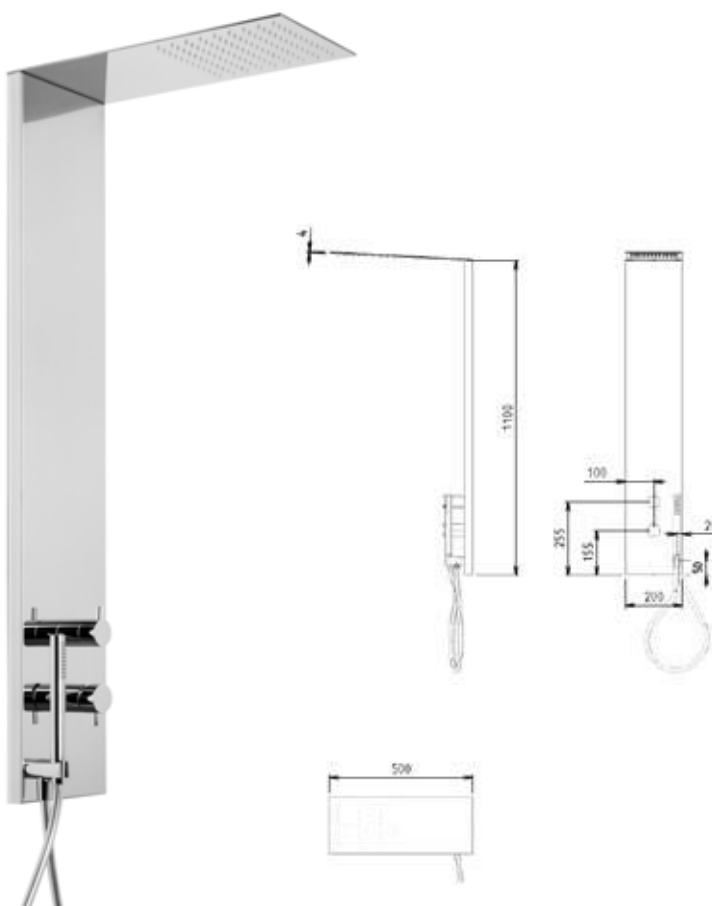

CLDINX3043

Colonna doccia **termostatica** in acciaio inox, con deviatore a 2 vie, soffione ultraslim, doccetta

*Stainless steel shower **thermostatic** column with 2 ways diverter ultraslim showerhead and shower kit*

INX	1122,00
CRM	1020,00
NOP	2000,00
BIO	2000,00