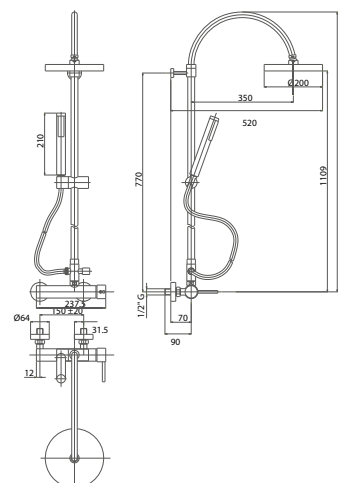

ESDSTY2025E

Miscelatore monocomando esterno doccia Eco con colonna doccia e soffione Ø 200 ABS

External bath mixer Mody Eco with shower column, Ø 200 ABS headshower and flex hose

Finiture / Finishing €

CRM 375,00