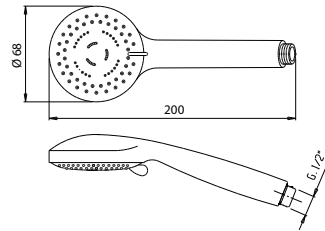

DOCMOG177099

Doccia **Perla** anticalcare
monogetto
Anti-limestone **Perla**
handshower Single jet