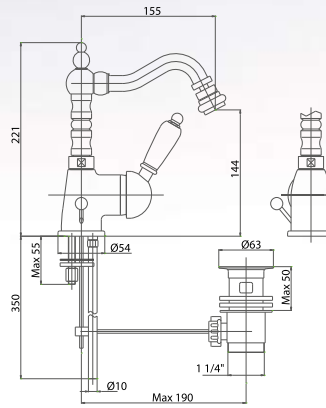

BIDRTS1056

Monocomando bidet con scarico
1" 1/4"

Single-lever bidet mixer with
1" 1/4" pop-up waste

Pz. 8
cm 34x37x50

ART. CRTSDS73735K

Finiture / Finishing €

CRM	300,00
CRO	315,00
VOT	351,00
VRA	371,00
ORO	433,00

LVBRTS202300

Miscelatore monocomando
lavabo ad incasso

Built-in single-lever
basin mixer

Pz. 8
cm 34x37x50

ART. CRTSDS73735K