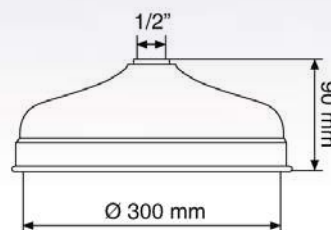

| | |
|-----|--------|
| CRM | 225,00 |
| VOT | 266,50 |
| VRA | 276,50 |
| ORO | 328,00 |

SOLF060000

Soffione **Old fashion** in ottone
 ø 300 mm

Old fashion brass shower
 head ø 300 mm

Finiture / Finishing €