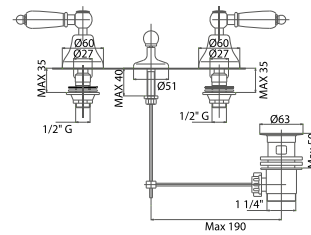

3 holes wash bidet mixer with
automatic pop-up waste - 1" 1/4"

Pz. 12
cm 34x37x50

ART. VT082475SX00000
ART. VT082475DX00000

| | |
|-----|--------|
| CRM | 223,50 |
| VOT | 259,00 |
| VRA | 269,00 |
| ORO | 353,00 |