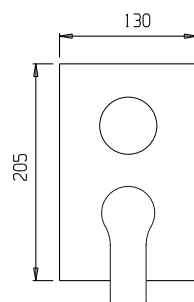

CRM	272,00
FOS	433,00
CNE	440,00
CNS	483,00
OIS	530,00