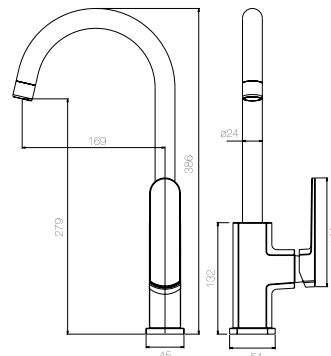

ART. CRTSDS73735K000

CRM 130,00
FOS 220,00

LVMFLY200100

Miscelatore monocomando
lavello con bocca girevole

*Single-lever sink mixer with
movable spout*

Pz. 8
cm 34x37x50

ART. CRTD25737B00

CRM 140,00