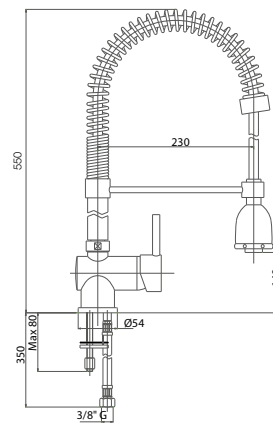

LVMSTY201600

Miscelatore lavello professionale H.55 senza deviatore

Professional sink mixer H.55 without diverter

Pz. 4
cm 34x37x50

ART. CRTCD5737400000