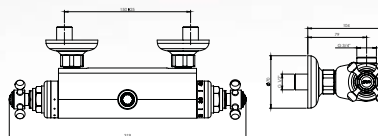

ESDTRM204400

Miscelatore termostatico doccia esterno, attacco superiore 1/2 Old Fashion

Thermostatic exposed shower mixer upper outlet 1/2 Old Fashion