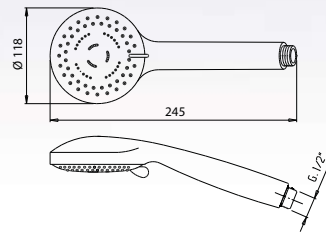

DOCPLG284098

Doccia **Sky** 3 getti
Handshower Sky 3 jet

Finiture / Finishing €

CRM 16,48

IN ESAURIMENTO
IS RUNNING OUT