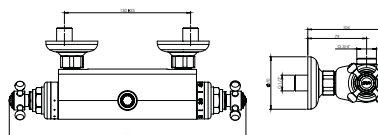

ESDTRM204700

Miscelatore termostatico doccia esterno, attacco inferiore 1/2 Old Fashion

Thermostatic exposed shower mixer down outlet 1/2 Old Fashion

CRM	230,00
VOT	295,00
ORO	330,00

INDTRM206000

Miscelatore termostatico ad incasso con deviatore a 2 vie

Thermostatic built-in mixer with two way diverter