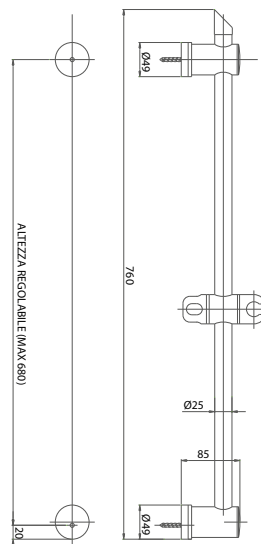

SALD25631000

Saliscendi ø 25 mm cm 60 con doccia Glamour flessibile doppia graffatura cm 150 e porta sapone trasparente

Sliding rail set ø 25 mm cm 60, with Glamour shower 3 jets and double interlocked flexible hose cm 150, soap dish holder transparent

Pz. 10
cm 42x44x75

Finiture / Finishing €

CRM 41,00

SALD25638000

Saliscendi d.25 cm 70 completamente regolabile, doccia syncro e flessibile cromoline cm 150

Sliding rail d.25 cm70 complete adjustable with syncro handshower, cromoline flex hose cm 150

Pz. 5
cm 70x51x77

CRM 62,00

SALMNL686000

Saliscendi minimale completamente in ottone con doccia **Alpha** 3 getti e flessibile cromoline

*Minimal sliding rail set cm 70 all in brass with **Alpha** handshower 3 jets and cromoline flex hose*

Pz. 5
cm 70x51x77

CRM 126,00