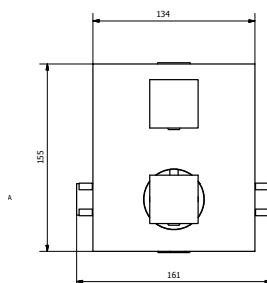

CRM 430,00

*Termostatica
Thermostatic*

INDTRM2040

Miscelatore termostatico ad incasso con deviatore a 3 vie.

Thermostatic built-in mixer with 3 ways diverter.