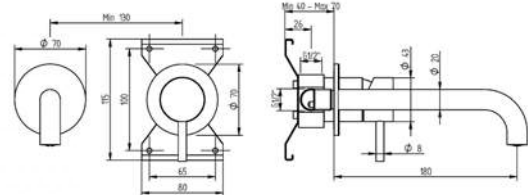

Pz. 5
cm 34x37x50

ART. CRTCDS732355#000

INX 480,00

KITSTE241000

Kit con presa acqua tondo fissa, doccia e flessibile nero

Kit with round and fixed water intake, hand shower and black flexible hose

INX 235,00