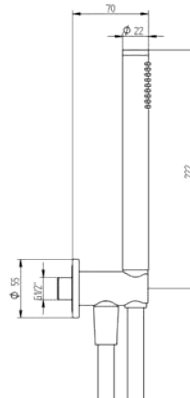

Pz. 5
cm 34x37x50

ART. CRTCDS732355#000

INX 480,00

KITSTE241000

Kit con presa acqua tondo fissa, doccia e flessibile nero

Kit with round and fixed water intake, hand shower and black flexible hose

INX 235,00