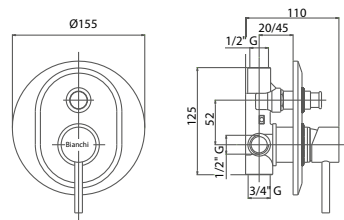

INDBRL200700

Miscelatore monocomando incasso doccia

Built-in single-lever shower mixer

Pz. 25 cm
34x37x50

ART. CRTSDS73735K

Finiture / Finishing €

CRM	80,00
BLC	95,00
NLC	95,00
VOT	100,00
CNE	140,00
ORO	152,00
OSA	162,00

INDBRL201000

Miscelatore monocomando incasso doccia con deviatore

Built-in single-lever shower mixer with diverter

Pz. 16 cm
34x37x50

ART. CRTSDS73735K

CRM	154,00
BLC	176,00
NLC	176,00
VOT	185,00
CNE	262,00
ORO	280,00
OSA	300,00

LVBBRL202300

Miscelatore lavabo a parete da incasso

Built-in single-lever basin mixer

Pz. 8 cm
34x37x50

ART. CRTSDS73735K

CRM	248,00
BLC	305,00
NLC	305,00
VOT	320,00
CNE	410,00
ORO	420,00
OSA	440,00