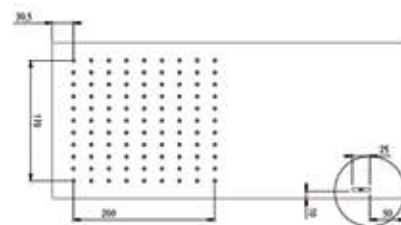

CRM 312,00

SOFPLG12000

CRM 470,00

Soffione acciaio inox lucido ultrapiatto
King Duo 500X220 con cascata

King Duo shower head ultrathin
in polished stainless
steel 500x220 with waterfall

SOFMOG10L000

CRM 470,00