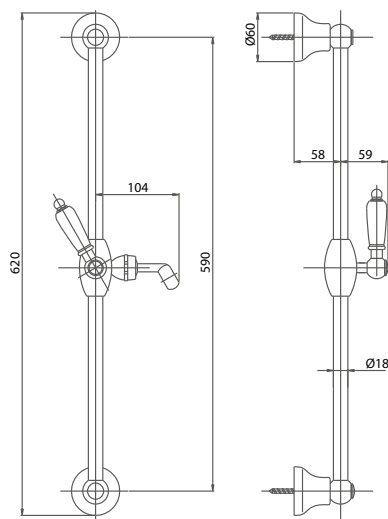

CRM	182,00
CRO	195,50
VOT	226,50
VRA	236,50
ORO	350,00

PRSD25336000TRA PRSD18336000TRA

Portasapone trasparente per saliscendi ø18 ø25 mm

Cristal soap holder for sliding bar ø18 and ø25 mm

Ø 18 - TRA	6,00
Ø 25 - TRA	6,00