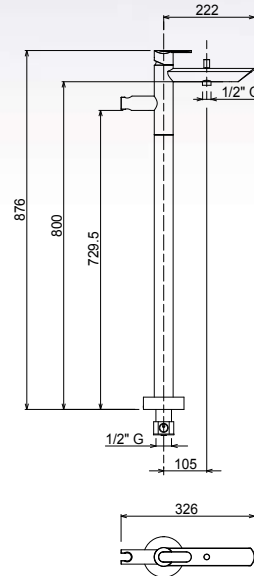

VSCDRM224000

Miscelatore vasca da pavimento freestanding

Single-lever bath mixer freestanding

Pz. 1
cm 34x37x50

ART. CRTCD SAX2800