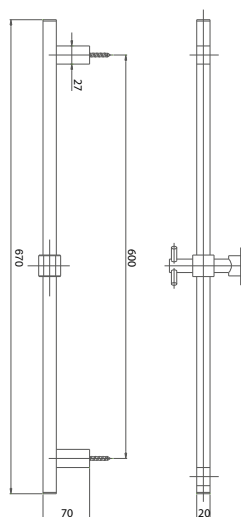

SALMNL686000

Saliscendi minimale completamente in ottone con doccia **Alpha** 3 getti e flessibile cromoline

*Minimal sliding rail set cm 70 all in brass with **Alpha** handshower 3 jets and cromoline flex hose*

Pz. 5
cm 70x51x77