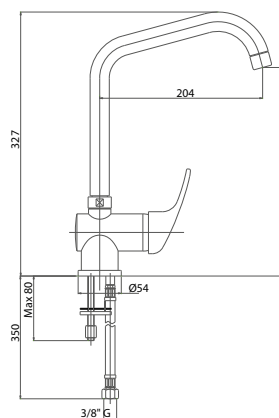

*Horizontal single-lever one-hole
sink mixer with movable spout.*

Pz. 8
cm 34x37x50

AER. FEM705022000

ART. CRTCDS737040000

CRM 112,00

LVMSTR200100

Miscelatore monocomando
lavello monoforo laterale
con bocca girevole