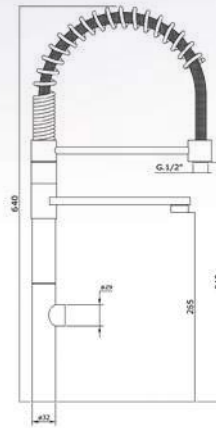

LVMMIN20800

Miscelatore lavello professionale H.64 con deviatore e bocca girevole

Professional sink mixer H.64 with diverter and swivel spout

Pz. 4
cm 34x37x50

ART. CRTCD5737400000

Finiture / Finishing €

CRM 562,00

LVMSTY201500

Miscelatore lavello professionale H.55 con deviatore e bocca girevole

Professional sink mixer H.55 with diverter and swivel spout

Pz. 4
cm 34x37x50

ART. CRTCD5737400000