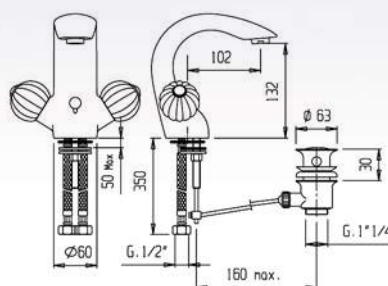

Pegaso

STONE

Finiture e colori / Finishing and colors - Pag 42

LVBPE1034

Gruppo lavabo monoforo con scarico - 1" 1/4"

Single hole wash basin mixer with automatic pop-up waste 1" 1/4"

Pz. 5
cm 34x37x50

ART. VT082075DX0000