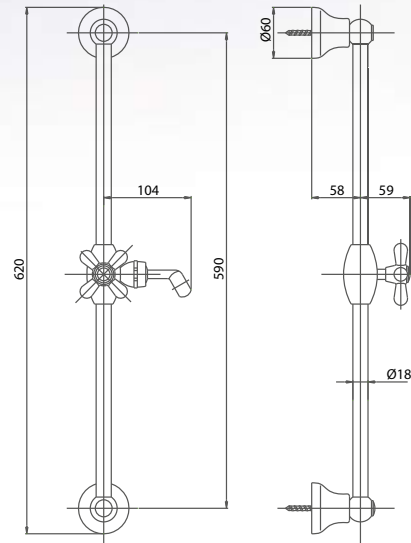

SALOLF613000

Saliscendi ø 18 mm cm 60 in ottone con doccia tulipano 1 getto, flessibile doppia aggraffatura cm 150 senza porta sapone

Brass sliding rail set ø 18 mm cm 60, with Tulipano shower 1 jet and double interlocked flexible hose cm 150, without soap dish holder

Pz. 10
cm 42x44x75

Finiture / Finishing €

CRM	158,00
CRO	169,00
VOT	200,00
VRA	210,00
ORO	336,00

SALFRS664000

Saliscendi ø 18 mm cm 60 in ottone con doccia Elegant 1 getto, flessibile doppia aggraffatura cm 150 senza porta sapone

Brass sliding rail set brass ø 18 mm cm 60, with Elegant shower 1 jet and double interlocked flexible hose cm 150, without soap dish holder

Pz. 10
cm 34x37x50