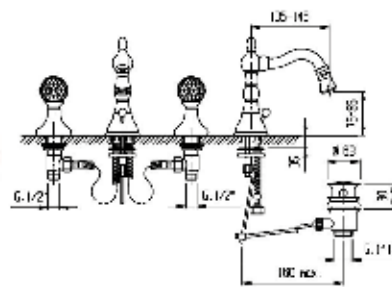

CRM	538,00
VOT	650,00
VOP	660,00
ORO	700,00
OSA	710,00

LVBBOM102200

Batteria lavabo con scarico - 1" 1/4"

3 holes wash basin mixer with automatic pop-up waste - 1" 1/4"

Pz. 4
cm 34x37x50

ART. VT082075DXRC