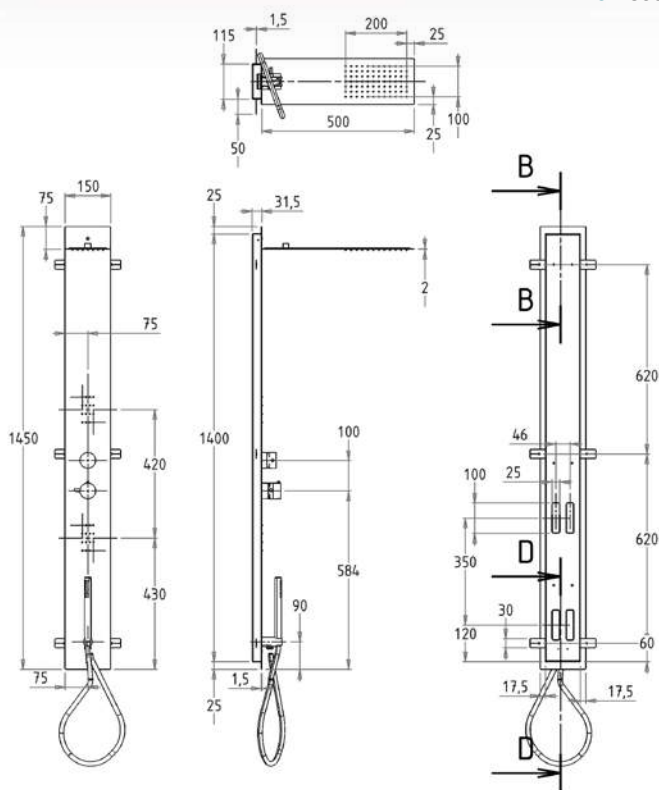

Colonne Doccia collection

CLDINX3063

Finiture / Finishing €

Colonna doccia in acciaio inox, da incasso con deviatore a 3 vie, soffione ultraslim, doccetta e body jets

Stainless steel shower built-in column with 3 ways diverter, ultraslim showerhead, handshower with flex hose and body jets

INX 2200,00

CRM 2000,00

NOP 3600,00

BIO 3600,00