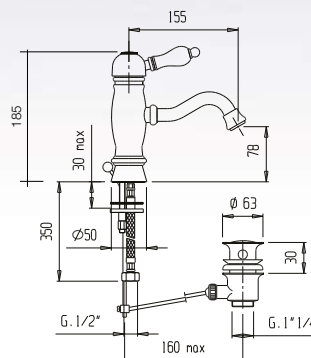

LVBEUS2002

Monocomando lavabo con scarico
1" 1/4"

Single-lever basin mixer with
1" 1/4" pop-up waste

Pz. 5
cm 34x37x50

ART. CRTCD573735K

Finiture / Finishing €

CRM	325,00
FOS	465,00
CNE	475,00
CNS	485,00
VOT	385,00
VOP	395,00
VRA	405,00
ORO	495,00
OSA	505,00

LVBEUS2013

Monocomando lavabo prolungato
con scarico - 1" 1/4" clic-clac

Single-lever basin mixer prolunga-
ted with 1" 1/4" clic-clac

Pz. 5
cm 34x37x50

ART. CRTCD573735K