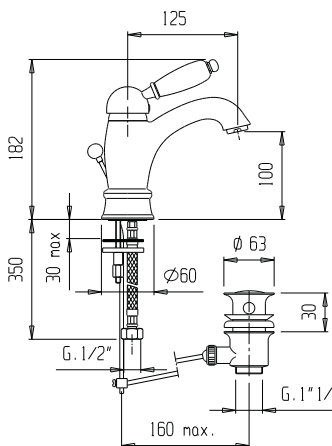

"Single-lever basin mixer prolonged
with 1" 1/4" pop-up waste"

Pz. 8
cm 34x37x50

ART. CRTCD573735K

| | |
|-----|--------|
| CRM | 255,00 |
| CRO | 279,00 |
| VOT | 295,00 |
| VRA | 315,00 |
| ORO | 380,00 |