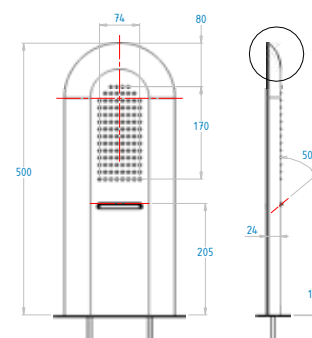

SOFMOG10R00

Soffione **Hermes** in acciaio inox 500x200 mm, 2 getti cascata e pioggia 2 vie

Hermes Shower head in stainless steel 500x200 mm, 2 functions: waterfall and rain 2 ways

CRM 780,00

SOFMOG10Z000