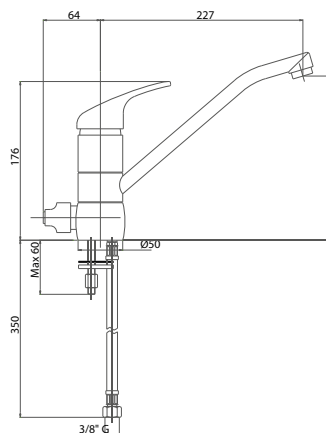

LVPSTR2006LS

Miscelatore monocomando
lavello a parete con bocca
girevole e leva sanitaria

*Single-lever wall sink mixer with
movable spout and sanitary lever*

Pz. 8
cm 34x37x50

AER. MAS705024000

ART. CRTCDS737040000

Finiture / Finishing **€**

CRM 85,49

LVMSTR202400

Miscelatore monocomando lavello monoforo
con bocca girevole a 3 vie acqua diretta

*Single-lever one-hole sink mixer with
Movable spout 3 ways direct water*

Pz. 8
cm 34x37x50

AER. MAS705024000

ART. CRTSDS737040000

CRM 137,50

LVMSTR2000LS

Miscelatore monocomando lavello monoforo
con bocca girevole e leva sanitaria

*Single-lever one-hole sink mixer with
Movable spout and sanitary lever*

Pz. 8
cm 34x37x50

AER. MAS705024000

ART. CRTSDS737040000

CRM 78,00