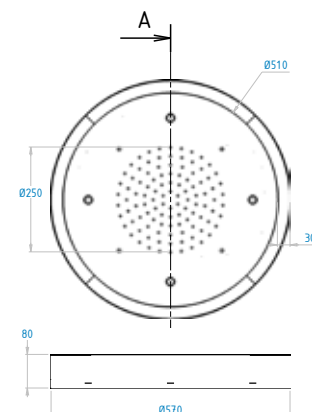

CRM	3650,00
SAT	3750,00
NOP	4450,00
ORO	5100,00