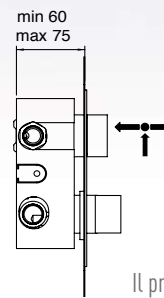

INDFMO2303

Miscelatore monocomando incasso doccia con deviatore 2 vie manuale

Built-in single-lever shower mixer with manual diverter 2 ways

Pz. 5
cm 34x37x50

ART. CRTSDS73735K

Finiture / Finishing €

CRM	247,00
BIO	310,00
NOP	310,00
FOS	398,00
CNE	403,00
CNS	444,00
OIS	493,00

Il prezzo del rubinetto è senza leva
The price of the mixer is without lever

INDFMO2304

Miscelatore monocomando incasso doccia con deviatore 3 vie manuale

Built-in single-lever shower mixer with manual diverter 3 ways

Pz. 5
cm 34x37x50

ART. CRTSDS73735K