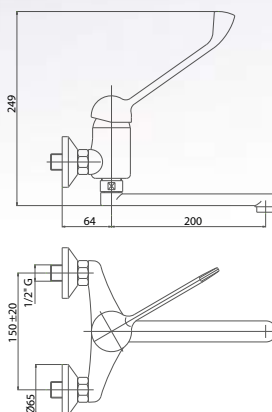

LVPSTR2006LS

Miscelatore monocomando
lavello a parete con bocca
girevole e leva sanitaria

*Single-lever wall sink mixer with
movable spout and sanitary lever*

Pz. 8
cm 34x37x50

AER. MAS705024000

ART. CRTCDS737040000

Finiture / Finishing **€**

CRM 85,49

LVMSTR202400

Miscelatore monocomando lavello monoforo
con bocca girevole a 3 vie acqua diretta

*Single-lever one-hole sink mixer with
Movable spout 3 ways direct water*

Pz. 8
cm 34x37x50

AER. MAS705024000

ART. CRTSDS737040000