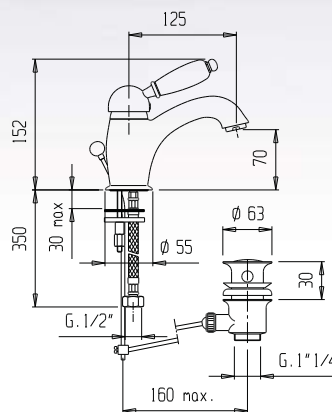

LVBTR200200

Monocomando lavabo con scarico
1" 1/4"

*"Single-lever basin mixer with
1" 1/4" pop-up waste"*

Pz. 8
cm 34x37x50

ART. CRTCD573735K

Finiture / Finishing €

CRM	148,50
CRO	170,00
VOT	190,00
VRA	210,00
ORO	262,00

LVBTR201300

Monocomando lavabo prolungato
con scarico - 1" 1/4"

*"Single-lever basin mixer prolonged
with 1" 1/4" pop-up waste"*

Pz. 8
cm 34x37x50

ART. CRTCD573735K