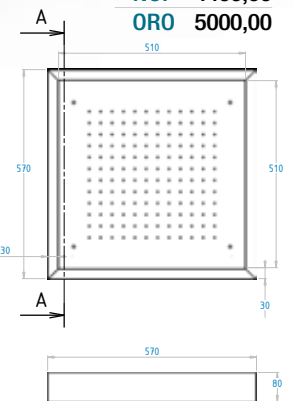

Finiture / Finishing €

CRM	3500,00
SAT	3600,00
NOP	4400,00
ORO	5000,00