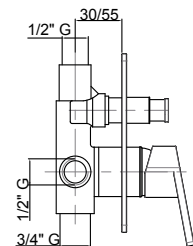

CRM	170,00
FOS	280,00
CNE	295,00
CNS	330,00

INDCTY230300

Miscelatore monocomando incasso doccia con deviatore 2 vie manuale

Built-in single-lever shower mixer with manual diverter 2 ways

Pz. 5
cm 34x37x50

ART. CRTSDS73735K