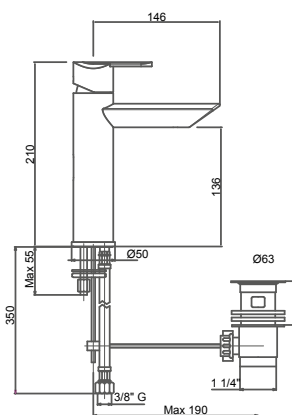

LVBDRM201900

Miscelatore monocomando lavabo intermedio bocca lunga con scarico - 1" 1/4"

Single lever basin mixer intermediate with long spout and 1"1/4 pop-up waste.

Pz. 8
cm 34x37x50

ART. CRTCD SAX2800