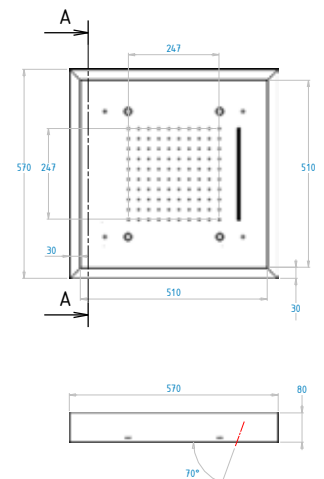

SOFCRT921000

Soffione MOON in acciaio inox da soffitto esterno 570x570, con carter di colore bianco opaco e soffione interno con varie finiture con 3 funzioni - pioggia, cascata, nebulizzatori cromoterapia 9 colori LED rgb, completo di pulsantiera via cavo
External Ceiling Stainless Steel MOON shower head 570x570 with 3 functions: rain, waterfall and nebulizers, chromotherapy 9 colors LED rgb complete of Control Panel and with white matt subdued light diffusion system

Color

3WAYS

NOTE INSTALLAZIONE: Prevedere per l'utilizzo 3 rubinetti per comandare correttamente il soffione a pioggia, i nebulizzatori e il getto a cascata.
INSTALLATION NOTES: Provide the use 3 faucets to correctly command the rain shower, the waterfall jet and the nebulizer