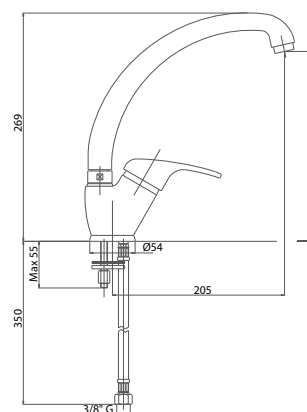

*Lateral single-lever one-hole sink
mixer with movable spout*

Pz. 8
cm 34x37x50

AER. MAS705024000

ART. CRTCDS737040000

CRM 73,00

BLC 103,00

TEF 103,00

GBI 122,00