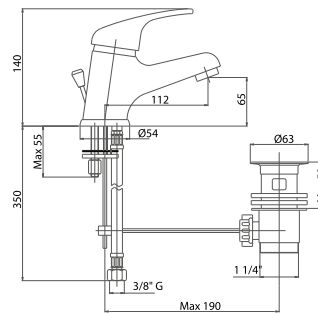

LVBSTR201800

Miscelatore monocomando lavabo con bocca lunga, con scarico 1" 1/4"

Single-lever basin mixer with long spout, with 1" 1/4" pop-up

Pz. 8
cm 34x37x50

AER. MAS707024000

ART. CRTCD573740K

PROLUNGATO
PROLONGATED

Finiture / Finishing €

CRM 78,00

LVBSTR200200

Miscelatore monocomando lavabo con scarico - 1" 1/4"

Single-lever basin mixer with - 1" 1/4" pop-up waste

Pz. 12
cm 34x37x50

AER. MAS705024000

ART. CRTCD573740K

CRM 72,80

LVBSTR201700

Miscelatore monocomando lavabo con leva sanitaria e scarico - 1" 1/4"

Single-lever basin mixer with sanitary lever and 1" 1/4" pop-up waste

Pz. 8
cm 34x37x50

AER. MAS705024000

ART. CRTCD573740K

CRM 84,80