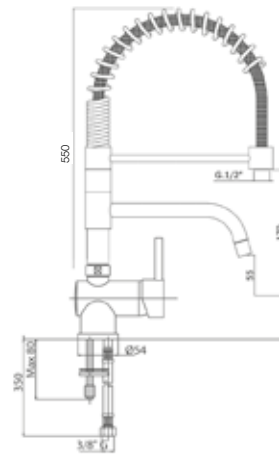

CRM 562,00

LVMSTY201500

Miscelatore lavello professionale H.55 con deviatore e bocca girevole

Professional sink mixer H.55 with diverter and swivel spout

Pz. 4
cm 34x37x50

ART. CRTCD5737400000

CRM 473,80

LVMSTY201600