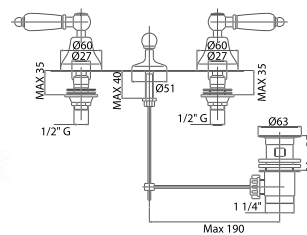

CRM	370,00
VOT	405,00
VRA	415,00
ORO	499,00

LVBDMS1036

Lavabo monoforo con bocca
girevole e scarico - 1" 1/4"

Single hole wash basin mixer
with swivel spout, automatic
pop-up waste - 1" 1/4"

Pz. 8
cm 34x37x50

AER. FEM706000000

ART. VT082475SX00000
ART. VT082475DX00000