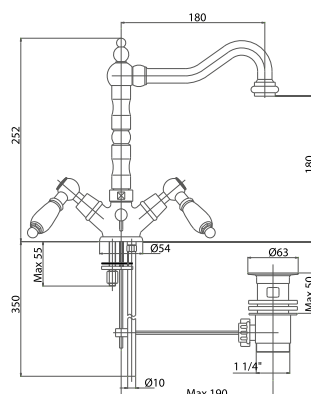

CRM	173,00
CRO	196,00
VOT	216,00
VRA	226,00
ORO	304,00