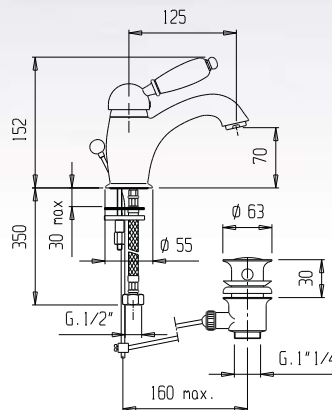

LVBRTS2002

Monocomando lavabo con scarico
1" 1/4"

"Single-lever basin mixer with
1" 1/4" pop-up waste"

Pz. 8
cm 34x37x50

ART. CRTCD573735K

Finiture / Finishing €

CRM	243,50
CRO	265,00
VOT	285,00
VRA	305,00
ORO	357,00

LVBRTS2013

Monocomando lavabo prolungato
con scarico - 1" 1/4"

"Single-lever basin mixer prolonged
with 1" 1/4" pop-up waste"

Pz. 8
cm 34x37x50

ART. CRTCD573735K