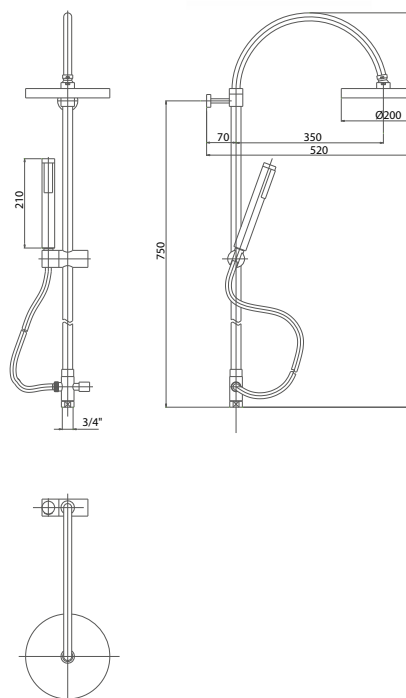

CLD000300600

Colonna doccia in ottone telescopica h. 120 cm per esterno doccia con saliscendi incorporato, doccia Style flessibile cm 150 doppia graffatura, soffione ø 200 ABS, deviatore e attacco 3/4

Telescopic Brass shower column h cm 120 for external shower with sliding rail annexed, Style handshower, double lock flexible hose cm 150, ABS shower head ø 200, diverter and connection 3/4

Finiture / Finishing €

CRM 298,34

CLD0003006AE

Colonna doccia in ottone telescopica h. 120 cm per esterno doccia con saliscendi incorporato, doccia Style flessibile cm 150 doppia graffatura, soffione ø 200 ABS, deviatore e attacco 3/4 e supporto a muro per presa acqua esterna

Telescopic Brass shower column h cm 120 for external shower with sliding rail annexed, Style handshower, double lock flexible hose cm 150, ABS shower head ø 200, diverter and connection 3/4 and wall bearing for external water intake

CRM 322,19

CLD0003006AI

Colonna doccia in ottone telescopica h. 120 cm con saliscendi incorporato, doccia Style flessibile cm 150 doppia graffatura, soffione ø 200 ABS, attacco a incasso

Telescopic Brass shower column h cm 120 with sliding rail annexed, Style handshower, double lock flexible hose cm 150, ABS shower head ø 200, built-in connection

CRM 322,19