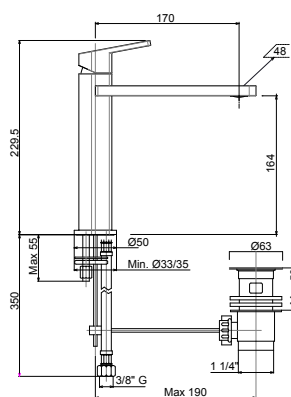

LVBCTY201900

Miscelatore monocomando
lavabo intermedio con bocca
lunga e scarico - 1" 1/4"

*Single lever basin mixer
intermediate with long spout and
1"1/4 pop-up waste*

Pz. 8
cm 34x37x50

ART. CRTCDST730600