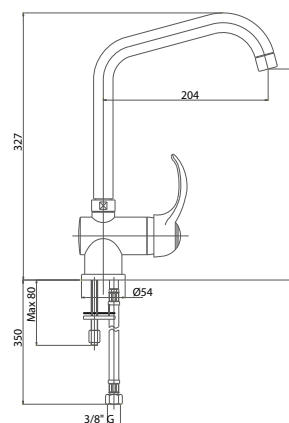

LVMCLS201200

Miscelatore monocomando
lavello monoforo orizzontale con
bocca girevole

*Single-lever one-hole sink mixer
horizontal with swivel spout*

Pz. 8
cm 34x37x50

AER. FEM705022000

ART. CRTCDS73740000