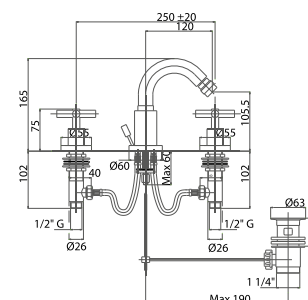

BIDAML110400

Batteria bidet con scarico da 1" 1/4"

3 holes bidet mixer with pop-up waste 1" 1/4"

Pz. 5
cm 34x37x50

AER.MAS705024CRM

ART.VT082075DX00000