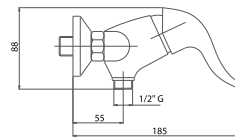

CRM	245,00
CRO	282,00
VOT	300,00
VRA	320,00
ORO	410,00

ESDRTR2005SK

Monocomando esterno doccia senza kit doccia

Single-lever external shower mixer without shower kit

Pz. 8
cm 34x37x50

ART. CRTCD573735K