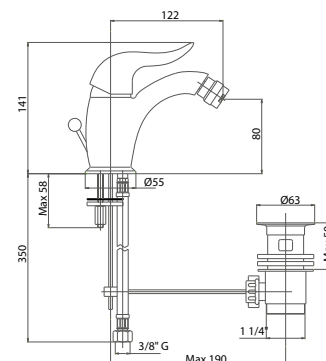

CRM	243,50
CRO	265,00
VOT	285,00
VRA	305,00
ORO	357,00

LVBRTS1055

Monocomando lavabo con scarico
1" 1/4"

"Single-lever basin mixer with -
1" 1/4" pop-up waste"

Pz. 8
cm 34x37x50

ART. CRTSD573735K