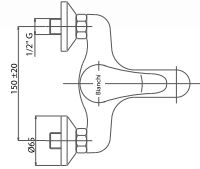

VSCRTR2004SK

Monocomando vasca esterno senza kit doccia

Single-lever external bath mixer without shower kit

Pz. 8
cm 34x37x50

ART. CRTCD573735K

Finiture / Finishing

€

CRM	165,00
CRO	200,00
VOT	215,00
VRA	235,00
ORO	290,00

ESDRTR200500

Monocomando esterno doccia con kit doccia

Single-lever external shower mixer with shower kit

Pz. 5
cm 34x37x50

ART. CRTCD573735K