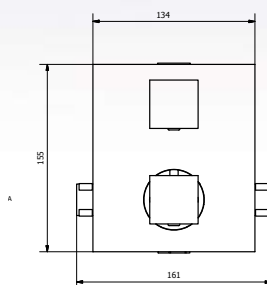

INDTRM2050

Miscelatore termostatico ad incasso con deviatore a 3 vie.

Thermostatic built-in mixer with 3 ways diverter.

Finiture / Finishing €

CRM 440,00

*Termostatica
Thermostatic*

INDTRM2051

Miscelatore termostatico ad incasso con deviatore a 2 vie.

Thermostatic built-in mixer with 2 ways diverter.