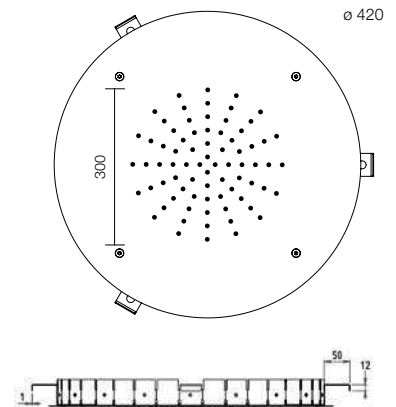

SOFMOG123400

Soffione acciaio inox a incasso
ø 420, funzione pioggia

*Concealed Stainless Steel
shower head ø 420 mm with
1 function: rain*

NOTE INSTALLAZIONE: Prevedere per l'utilizzo
1 rubinetto per comandare correttamente il soffion
INSTALLATION NOTES: Provide the use of a faucet
to correctly command the rain shower