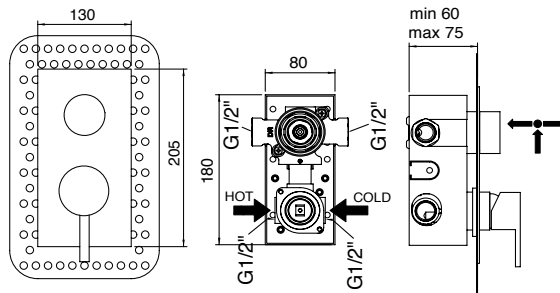

CRM	255,00
CRO	260,00
VOT	335,00
VRA	345,00
ORO	465,00

INDRTR230400

Miscelatore monocomando incasso doccia con deviatore 3 vie manuale

Built-in single-lever shower mixer with manual diverter 3 ways

Pz. 5
cm 34x37x50

ART. CRTSDS73735K