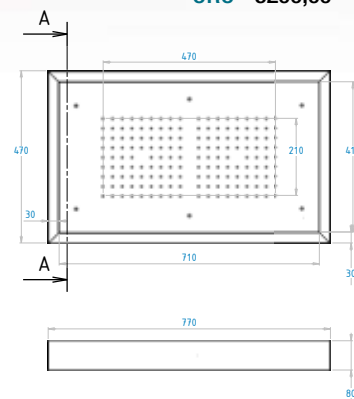

Finiture / Finishing €

CRM	4000,00
SAT	4300,00
NOP	5300,00
ORO	6200,00