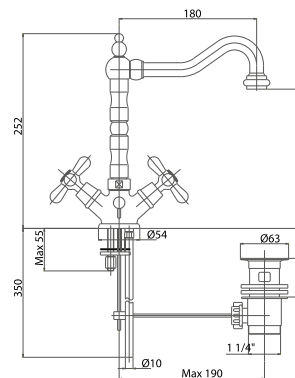

CRM	186,00
BLC	201,00
NLC	201,00
CNE	296,00
VOT	235,00
ORO	350,00
OSA	375,00

LVBOLE103900

Gruppo lavabo monoforo canna corta con scarico - 1" 1/4"

Single hole wash basin mixer with short spout and automatic pop-up waste - 1" 1/4"

Pz. 8
cm 34x37x50

ART. VT082075DXH0