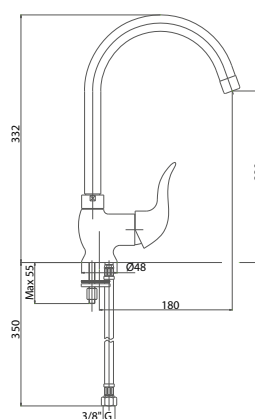

LVMCLS200100

Miscelatore monocomando
lavello monoforo con bocca
girevole

*Lateral Single-lever one-hole
sink mixer with swivel spout*

Pz. 8
cm 34x37x50

AER. MAS705024000

ART. CRTCDS73740000

Finiture / Finishing €

CRM	78,00
NKS	125,00
VOT	125,00
VRA	125,00

LVMALD200100

Miscelatore monocomando lavello
monoforo laterale con bocca girevole

*Lateral single-lever one-hole
sink mixer with swivel spout*

Pz. 8
cm 34x37x50

AER. FEM705022000

ART. CRTSDS737350000

CRM	105,00
VOT	135,00
VRA	135,00

LVMCLS201200

Miscelatore monocomando
lavello monoforo orizzontale con
bocca girevole

*Single-lever one-hole sink mixer
horizontal with swivel spout*

Pz. 8
cm 34x37x50

AER. FEM705022000

ART. CRTCDS73740000

CRM 113,50