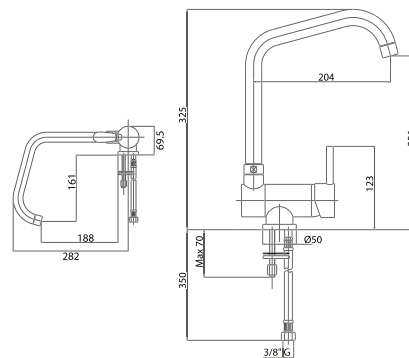

LVMSTY201200

Miscelatore monocomando
lavello monoforo orizzontale
con bocca girevole

*Horizontal single-lever one-hole
sink mixer with movable spout*

Pz. 8
cm 34x37x50

AER. FEM705022CRM

ART. CRTCDS737400000

Finiture / Finishing €

CRM 112,00

LVMSTY201100

Miscelatore monocomando
lavello monoforo con bocca
reclinabile per sottofinestra

*Single-lever one-hole sink mixer
with reclining spout for
subwindow*

Pz. 8
cm 34x37x50

AER. FEM705022CRM

ART. CRTSDS737400000

CRM 207,50

LVMSTR201100

Miscelatore monocomando
lavello pesante monoforo con
canna reclinabile per sottofinestra

*Single-lever one-hole sink mixer
heavy with reclining spout for
subwindow*

Pz. 8
cm 34x37x50

AER. FEM705022000

ART. CRTSDS737040000

CRM 205,00

LVMSTY200000

Miscelatore monocomando
lavello monoforo con bocca
girevole

*Single-lever one-hole sink mixer
with swivel spout*

Pz. 4
cm 34x37x50

AER. FEM705022CRM

ART. CRTSDS737350000

CRM 146,00