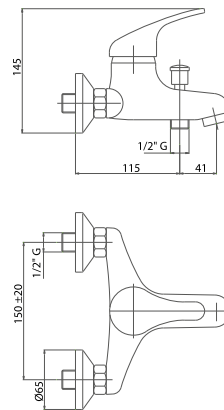

VSCSTR2004SK

Miscelatore monocomando vasca esterno senza kit doccia

Single-lever external bath mixer without shower kit

Pz. 10
cm 34x37x50

AER. MAS705028000

ART. CRTCD573740K