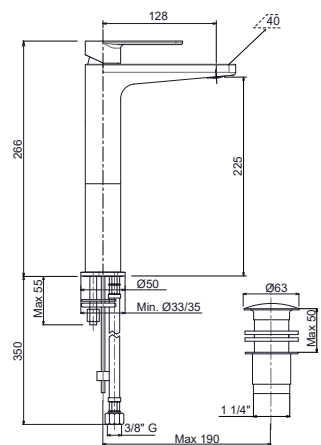

CRM	162,00
BIO	207,00
NOP	207,00
FOS	275,00
CNE	288,00
CNS	306,00
OIS	343,00

Il prezzo del rubinetto è senza leva
The price of the mixer is without lever

Articolo necessario per completare il rubinetto - Item necessary to complete the mixer

064 € 27,20	101 102 € 30,00	114 € 39,45	115 116 € 42,20	103 104 € 47,00
105 106 107 108 109 € 77,30	117 118 119 € 46,00