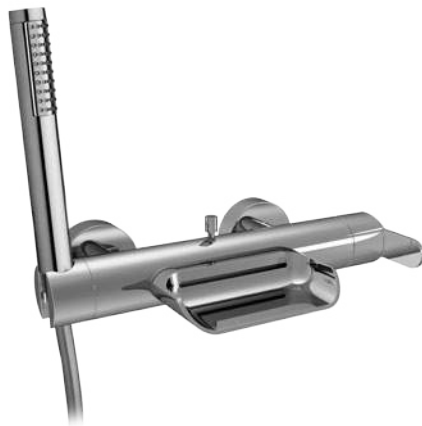

VSCHEV200400

Miscelatore monocomando vasca esterno con doccia flessibile cm 150 e supporto

Single-lever external bath mixer with flexible cm 150 and showersupport

Pz. 5
cm 34x37x50

ART. CRTSDSD73735K