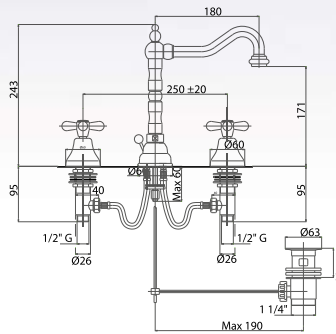

Batteria lavabo con scarico - 1" 1/4", bocca girevole

3 holes wash basin mixer with automatic pop-up waste 1" 1/4" and movable spout

Pz. 5
cm 34x37x50

AER. FEM706000000

ART. VT082075DX00000

Finiture / Finishing €