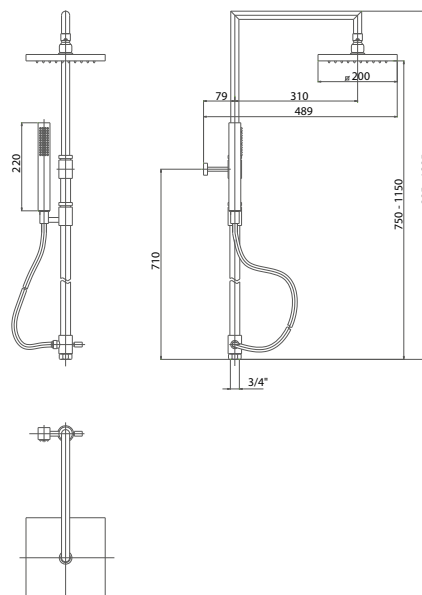

Colonne Doccia collection

CLD000300700

Colonna doccia in ottone telescopica h. 80/120 cm per esterno doccia con saliscendi incorporato, doccia Kubik flessibile cm 150 satilux, soffione 200x200 ottone, deviatore e attacco 3/4

Telescopic Brass shower column h cm 80/120 for external shower with sliding rail annexed, Kubik handshower, satilux flexible hose cm 150, shower head 200x200, diverter and connection 3/4

Finiture / Finishing €

CRM 470,00

CLD0003007AE

Colonna doccia in ottone telescopica h. 80/120 cm per esterno doccia con saliscendi incorporato, doccia Kubik flessibile cm 150 satilux, soffione 200x200 ottone, deviatore e attacco 3/4 e supporto a muro per presa acqua esterna

Telescopic Brass shower column h cm 80/120 for external shower with sliding rail annexed, Kubik handshower, satilux flexible hose cm 150, brass shower head 200x200, diverter, connection 3/4 and wall bearing for external water intake

CRM 487,00

CLD0003007AI

Colonna doccia in ottone telescopica h. 80/120 cm per esterno doccia con saliscendi incorporato, doccia Kubik flessibile cm 150 satilux, soffione 200x200 ottone, attacco ad incasso

Telescopic Brass shower column h cm 80/120 for external shower with sliding rail annexed, Kubik handshower, satilux flexible hose cm 150, brass shower head 200x200, built-in connection

CRM 485,00