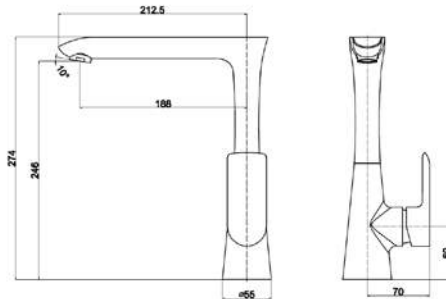

LVMJOY200100

Miscelatore monocomando
lavello monoforo con bocca girevole

*Single-lever one-hole sink mixer
with swivel spout*

CRM 115,00
L03 120,00
L04 120,00
L05 120,00

LVMMDY200000

Miscelatore monocomando
lavello monoforo con bocca
girevole

*Single-lever one-hole sink mixer
with swivel spout*

Pz. 4
cm 34x37x50

AER. MAS705A24000

ART. CRTSDS73735K000