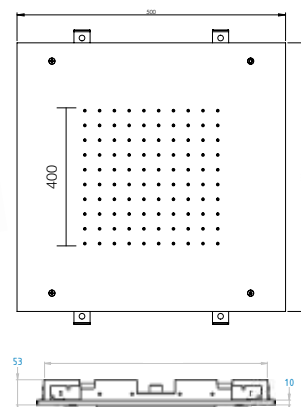

SOFMOG113500

Soffione in acciaio inox ad incasso
500x500, con funzione pioggia

*Concealed Stainless Steel
shower head 500x500 with
1 function: rain*

CRM	980,00
SAT	1100,00
NOP	1220,00
ORO	1430,00

NOTE INSTALLAZIONE: Prevedere per l'utilizzo
1 rubinetto per comandare correttamente il soffione a pioggia
INSTALLATION NOTES: Provide the use of a faucet
to correctly command the rain shower