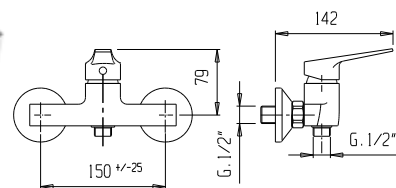

ESDBON2005SK

CRM 74,00

Miscelatore monocomando esterno doccia senza kit doccia

Single-lever external shower mixer without shower kit

Pz. 10
cm 34x37x50

ART. CRTSDS73735K