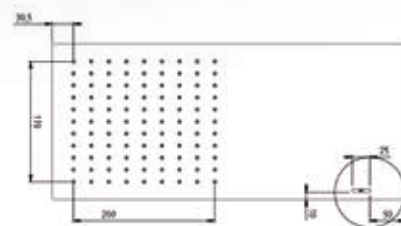

CRM 312,00

SOFPLG12000

CRM 470,00

Soffione acciaio inox lucido ultrapiatto
King Duo 500X220 con cascata

King Duo shower head ultrathin
in polished stainless
steel 500x220 with waterfall

SOFMOG10L000

CRM 470,00