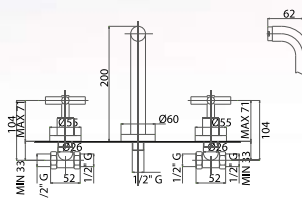

LVBAML110500

Finiture / Finishing **€**

Batteria lavabo a parete canna cm 20

3 holes wash basin wall mounted with cm 20 spout

Pz. 8
cm 34x37x50

AER.MAS705024CRM

ART. VT082075DX00000