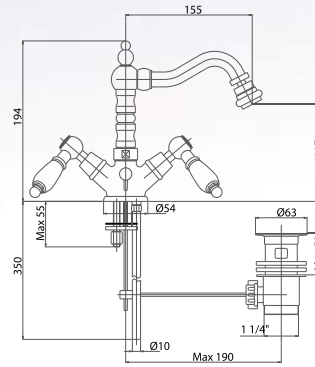

BIDFRS103700

Bidet monoforo con bocca girevole e scarico - 1" 1/4"

Single hole bidet mixer with swivel spout, automatic pop-up waste - 1" 1/4"

Pz. 8
cm 34x37x50

AER. FEM706000000

ART. VT082475SX00000
ART. VT082475DX00000

Finiture / Finishing €

CRM	173,00
CRO	196,00
VOT	216,00
VRA	226,00
ORO	304,00

LVBFRS105900

Gruppo lavabo a ponte con scarico 1 - 1/4" skip-up

Wash basin mixer bridge with pop-up waste - 1/4" skip-up

Pz. 8
cm 34x37x50

AER. FEM706000000

ART. VT082475SX00000
ART. VT082475DX00000