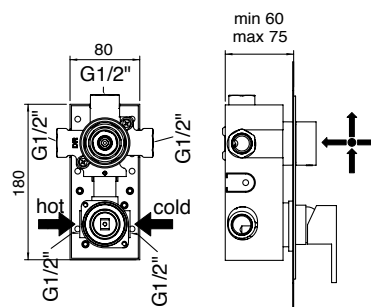

CRM	272,00
L03	277,00
L04	277,00
L05	277,00
BIO	338,00
NOP	338,00
FOS	433,00
CNE	440,00
CNS	483,00

VSCJUM200900

Batteria da bordo vasca 3 fori con doccia

Deck bath mixer 3 holes with shower

Pz. 4
cm 38x39x50

ART. CRTCD573235S#000