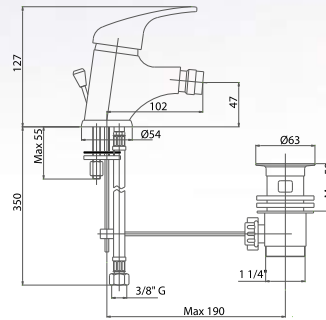

BIDSTR200300

Miscelatore monocomando bidet con scarico - 1" 1/4"

Single-lever bidet mixer with - 1" 1/4" pop-up waste

Pz. 12
cm 34x37x50

AER. MAS705024000

ART. CRTCD573740K

Finiture / Finishing €

CRM 72,80

VSCSTR200400

Miscelatore monocomando vasca esterno con doccia flessibile cm 150 e supporto

Single-lever external bath mixer with shower kit

Pz. 10
cm 34x37x50

AER. MAS705028000

ART. CRTCD573740K