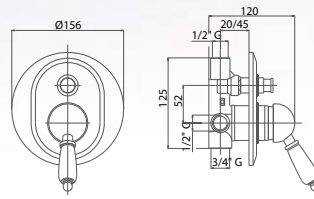

INDRTR201000

Monocomando incasso doccia con deviatore automatico

Built-in single-lever shower mixer with automatic diverter

Pz. 16
cm 34x37x50

ART. CRTSDS73735K

Finiture / Finishing €

CRM	150,00
CRO	166,00
VOT	180,00
VRA	200,00
ORO	236,00

INDRTR230300

Miscelatore monocomando incasso doccia con deviatore 2 vie manuale

Built-in single-lever shower mixer with manual diverter 2 ways

Pz. 5
cm 34x37x50

ART. CRTSDS73735K