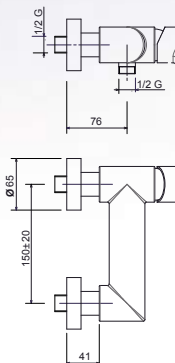

ESDFMO2005SK_ _ _

Miscelatore monocomando esterno doccia senza kit doccia

Single-lever external shower mixer without shower kit

Pz. 5 cm
34x37x50

ART. CRTCDS732355S#000

Finiture / Finishing €

CRM	185,00
BIO	226,00
NOP	226,00
FOS	301,00
CNE	308,00
CNS	341,00
OIS	378,00

Il prezzo del rubinetto è senza leva
The price of the mixer is without lever

INDFMO2007_ _ _

Miscelatore monocomando incasso doccia

Built-in single-lever shower mixer

Pz. 16 cm
34x37x50

ART. CRTSDS73735K