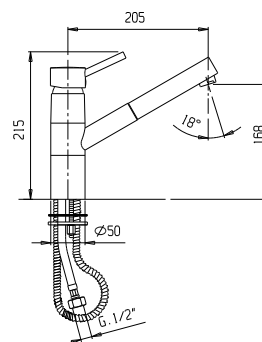

LVMSTY208200

Miscelatore monocomando
lavello laterale con doccia
estraibile

*Single-lever one-hole sink mixer
With pull-out shower*

Pz. 8
cm 34x37x50

ART. CRTSDS737400000