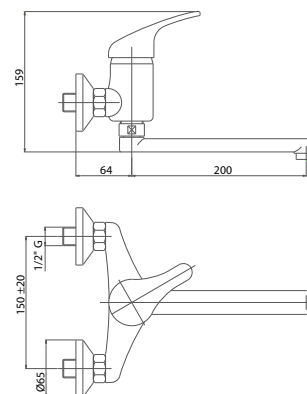

LVPSTR200600

Miscelatore monocomando lavello a
parete con bocca girevole cm 20

*Single-lever wall sink mixer with
movable spout cm 20*

Pz. 10
cm 34x37x50

AER. MAS705024000

ART. CRTCDS737040000