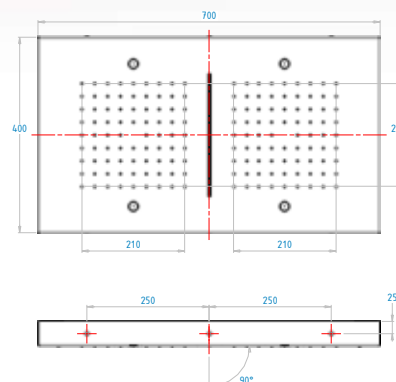

Finiture / Finishing €

CRM	2500,00
SAT	2600,00
NOP	2900,00