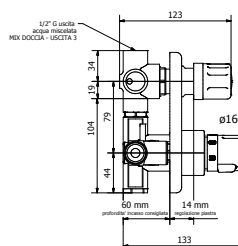

INDTRM203900

Miscelatore termostatico
ad incasso con deviatore a 3 vie

*Thermostatic built-in mixer
with 3 ways diverter*