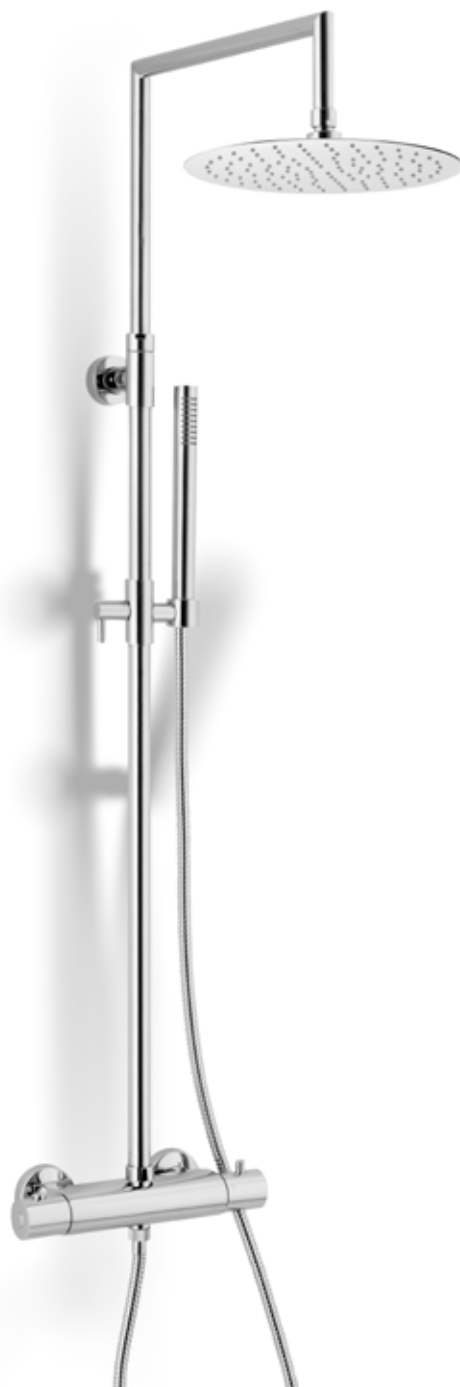

CRM 740,00

ESDTRM204400

Miscelatore termostatico doccia esterno, attacco superiore 1/2 Old Fashion

Thermostatic exposed shower mixer upper outlet 1/2 Old Fashion

Finiture / Finishing €

| | |
|-----|--------|
| CRM | 230,00 |
| VOT | 295,00 |
| ORO | 330,00 |