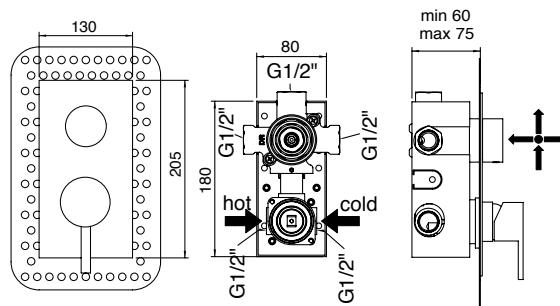

CRM	265,00
CRO	270,00
VOT	345,00
VRA	355,00
ORO	475,00

LVBTR202300

Miscelatore monocomando lavabo ad incasso

Built-in single-lever basin mixer

Pz. 8
cm 34x37x50

ART. CRTSDS73735K