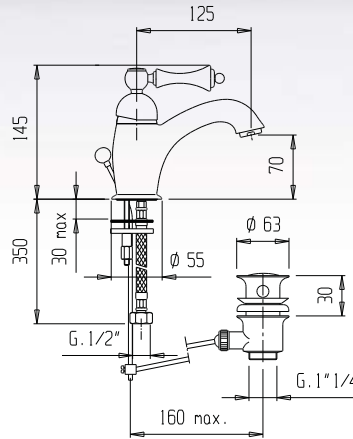

LVBLIB200200

Monocomando lavabo con scarico
1" 1/4"

Single-lever basin mixer with
1" 1/4" pop-up waste"

Pz. 8
cm 34x37x50

ART. CRTCD573735K

Finiture / Finishing €

CRM	156,00
VOT	190,00
VOP	200,00
VRA	210,00
ORO	262,00
OSA	272,00
BLC	180,00
NLC	180,00

LVBLIB201300

Monocomando lavabo prolungato
con scarico - 1" 1/4"

Single-lever basin mixer prolonged
with 1" 1/4" pop-up waste"

Pz. 8
cm 34x37x50

ART. CRTCD573735K