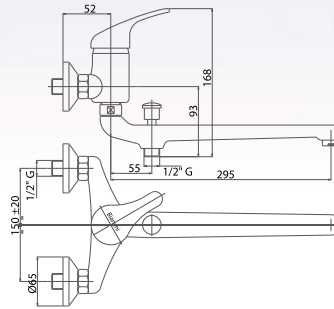

LVBSTR202300

Finiture / Finishing €

Miscelatore lavabo/vasca con
canna fusa lunga 30 cm e
deviatore con kit doccia

Wall basin/bath single lever mixer
with 30 cm long casted spout with
diverter and shower kit

Pz. 8
cm 34x37x50

AER. MAS705024000

ART. CRTCD573740K