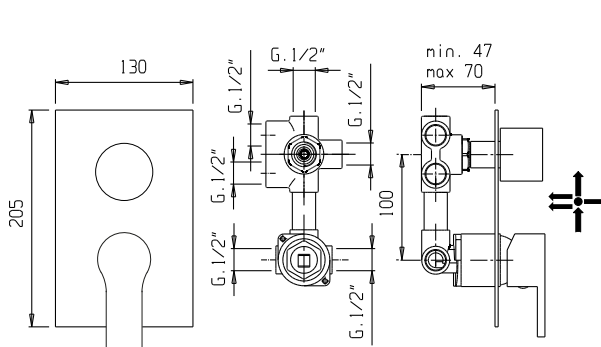

CRM	292,00
BIO	348,00
NOP	348,00
FOS	453,00
CNE	460,00
CNS	503,00
ORO	520,00
OSA	530,00
OIS	555,00