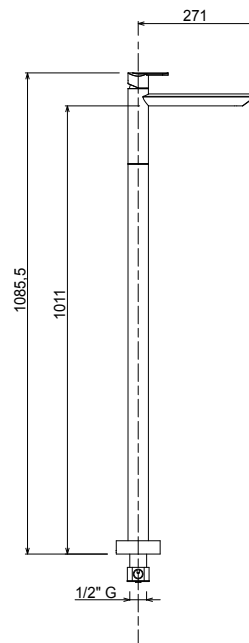

LVBDRM222200

Miscelatore lavabo da pavimento freestanding

Single-lever basin mixer freestanding

Pz. 1

ART. CRTCD SAX2800