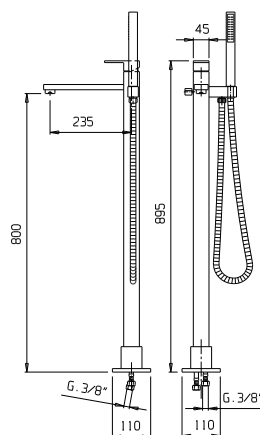

VSCJUM224000

Miscelatore vasca da pavimento

Floor mounted bath mixer

Pz. 1
cm 27x48x81

ART. CRTSDS73735K#

CRM	1350,00
L03	1355,00
L04	1355,00
L05	1355,00
BIO	1700,00
NOP	1700,00
FOS	2280,00
CNE	2350,00
CNS	2580,00