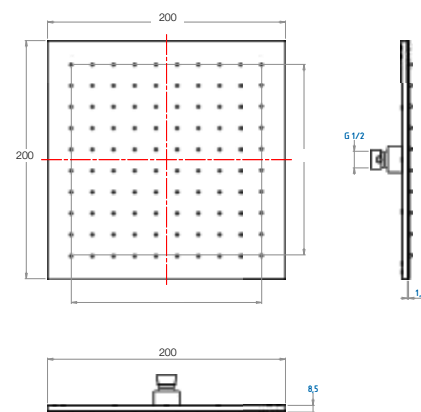

SOFQUA23H9

Soffione ispezionabile acciaio
inox 200x200 - H9

*Shower head inspection
in stainless steel 200x200 H9*

CRM	105,00
CNE	182,00
CNS	192,00