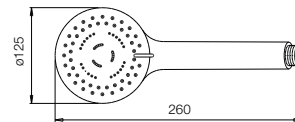

DOCPLG248000

Doccia **Alpha** 3 getti
Alpha Handshower 3 jets

CRM 21,50