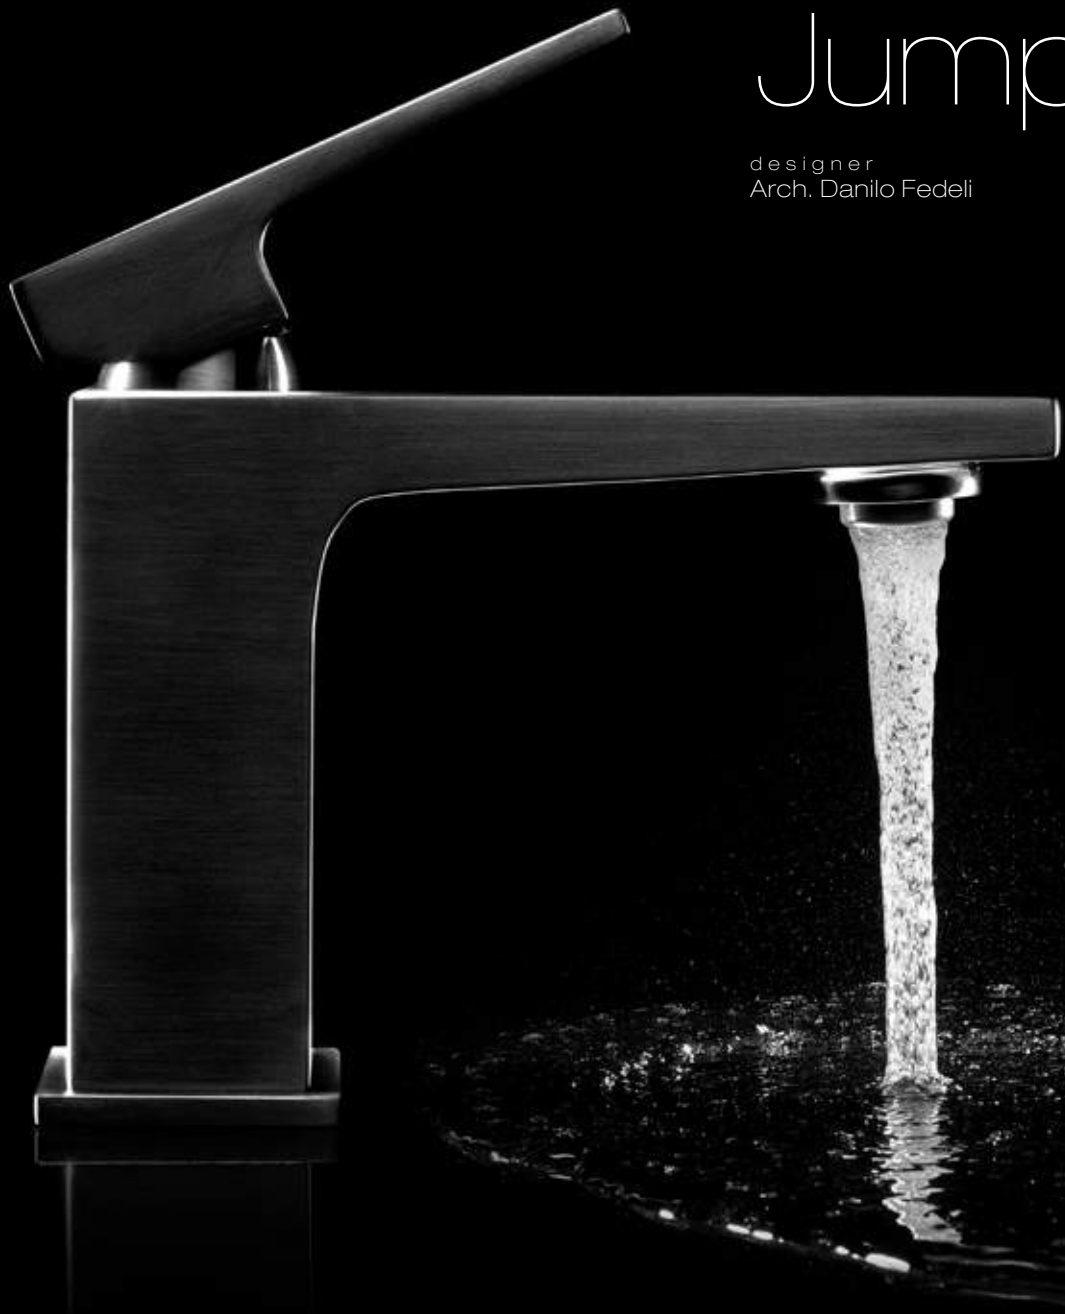

Jump

designer
Arch. Danilo Fedeli