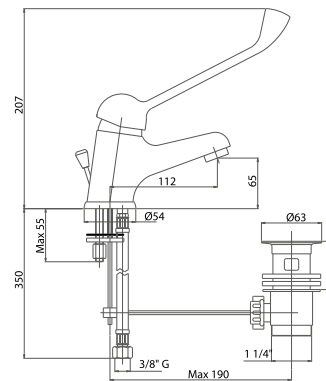

LVBSTR201700

Miscelatore monocomando lavabo con leva sanitaria e scarico - 1" 1/4"

Single-lever basin mixer with sanitary lever and 1" 1/4" pop-up waste

Pz. 8
cm 34x37x50

AER. MAS705024000

ART. CRTCD573740K