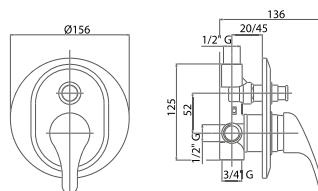

INDSTR201000

Miscelatore monocomando
incasso doccia con deviatore.

*Built-in single-lever shower
mixer with diverter*

Pz. 16
cm 34x37x50

ART. CRTSDS73740K