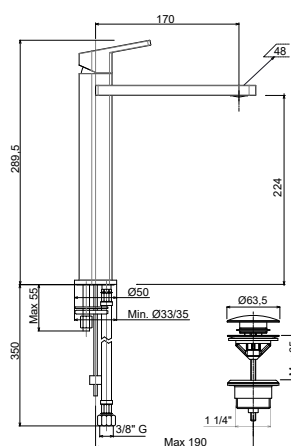

CRM	414,00
FOS	691,00
CNE	712,00
CNS	782,00

BIDCTY200300

Miscelatore monocomando
bidet con scarico - 1" 1/4"

*Single-lever bidet mixer with
1" 1/4" pop-up waste*

Pz. 8
cm 34x37x50

ART. CRTCDST730600000