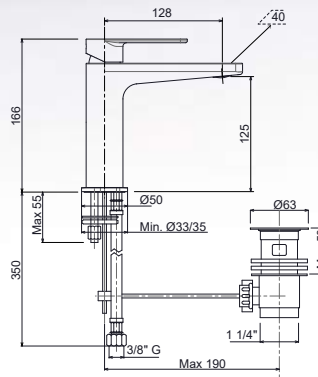

Single-lever basin mixer with 1" 1/4" pop-up waste

Pz. 8
cm 34x37x50

ART. CRTD25737A00#000

Finiture / Finishing €

| | |
|-----|--------|
| CRM | 125,00 |
| BIO | 157,00 |
| NOP | 157,00 |
| FOS | 211,00 |
| CNE | 213,00 |
| CNS | 237,00 |
| OIS | 268,00 |