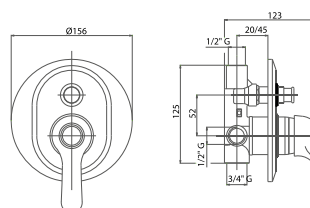

CRM	132,00
CRO	151,00
NKS	165,00
VOT	175,00
VRA	185,00
ORO	230,00