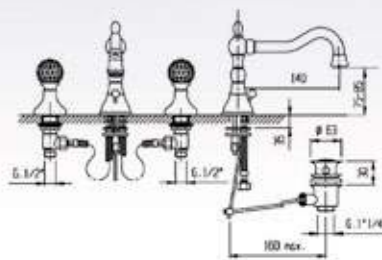

LVBBOM103100

Batteria lavabo con canna corta scarico - 1" 1/4"

3 holes wash basin mixer with short spout and automatic pop-up waste - 1" 1/4"

Pz. 5
cm 34x37x50

ART.VT082075DXRC

Finiture / Finishing €

| | |
|-----|--------|
| CRM | 450,00 |
| VOT | 540,00 |
| VOP | 550,00 |
| ORO | 630,00 |
| OSA | 650,00 |