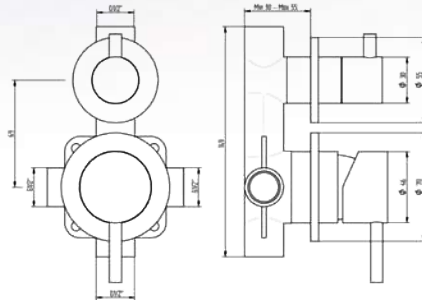

INDSTE2303

Miscelatore monocomando incasso doccia con deviatore 2 vie

Built-in single-lever shower mixer with diverter 2 ways

Pz. 16
cm 34x37x50

ART. CRTSDS73735K