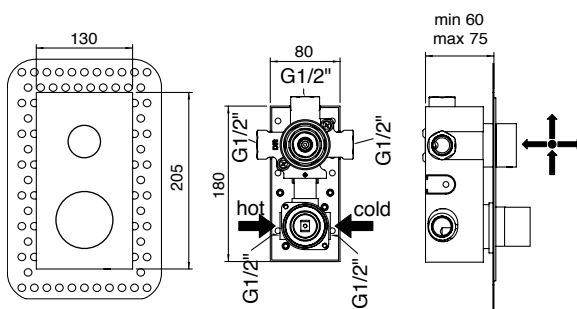

CRM	292,00
BIO	348,00
NOP	348,00
FOS	453,00
CNE	460,00
CNS	503,00
ORO	520,00
OSA	530,00
OIS	555,00

INDFUM230500

Miscelatore monocomando incasso doccia con deviatore 4 vie manuale

Built-in single-lever shower mixer with manual diverter 3 ways

Pz. 5
cm 34x37x50

ART. CRTSDS73735K#000