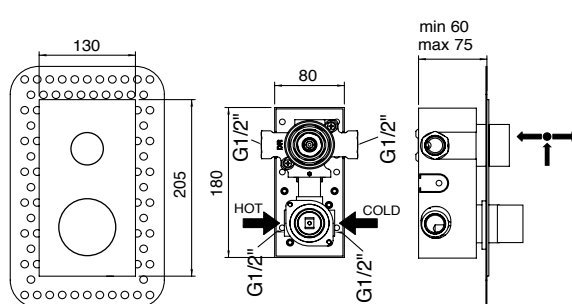

Built-in single-lever shower mixer with manual diverter 2 ways

Pz. 5
cm 34x37x50

ART. CRTSDS73735K#000

| | |
|-----|--------|
| CRM | 282,00 |
| BIO | 348,00 |
| NOP | 348,00 |
| FOS | 443,00 |
| CNE | 450,00 |
| CNS | 493,00 |
| ORO | 510,00 |
| OSA | 520,00 |
| OIS | 545,00 |