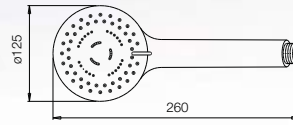

DOCPLG246

Doccia **Beta** 3 getti
Beta Handshower 3 jets

Finiture / Finishing **€**

CRM 15,00

IN ESAURIMENTO

IN ESAURIMENTO
IS RUNNING OUT