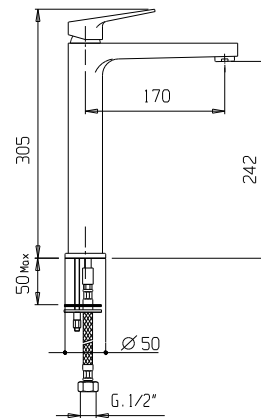

LVBBON201300

Miscelatore monocomando
lavabo prolungato
con scarico - 1" 1/4" clic-clac

*Single lever basin mixer
prolongated with 1"1/4 clic-clac.*

Pz. 5
cm 34x37x50

ART. CRTD25737A00#000