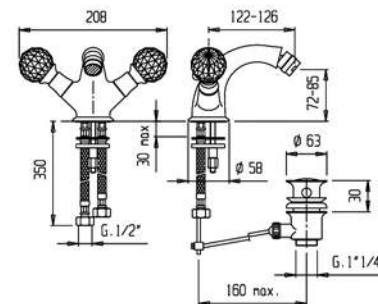

CRM	419,00
VOT	520,00
VOP	530,00
ORO	620,00
OSA	630,00

BIDBOS1075

Gruppo bidet monoforo con scarico - 1" 1/4"

Single hole bidet mixer with automatic pop-up waste 1" 1/4"

Pz. 5
cm 34x37x50

ART. VT082075DXRC