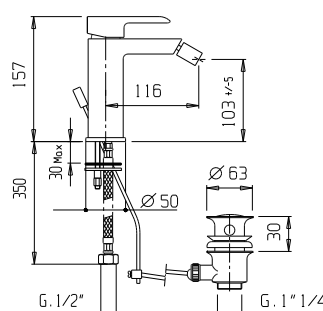

CRM	90,00
L03	95,00
L04	95,00
L05	95,00

LVBJOY201300

Miscelatore monocomando
lavabo prolungato
con scarico - 1" 1/4" clic-clac

Single lever basin mixer
prolongated and 1"1/4 clic-clac

Pz. 8
cm 34x37x50

ART. CRTD25737BB0