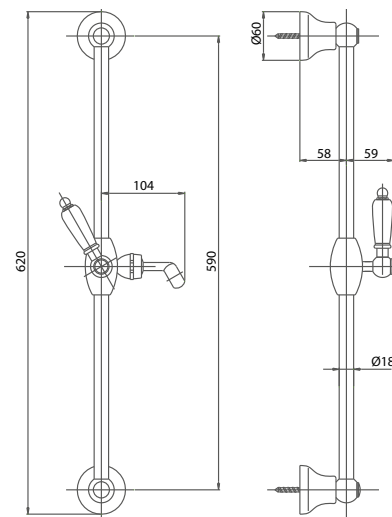

CRM	220,50
VOT	280,00
ORO	450,00