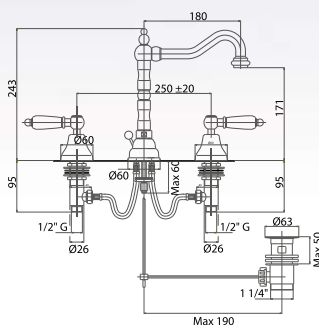

LVBFRS103200

Batteria lavabo, scarico 1 - 1/4",
bocca girevole

3 hole wash basin mixer with automatic
pop-up waste - 1/4" swivel spout

Pz. 5
cm 34x37x50

AER. FEM706000000

ART. VT082475SX00000
ART. VT082475DX00000