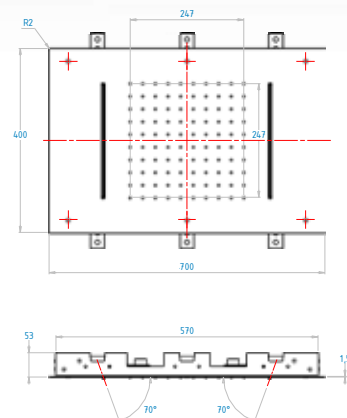

SOFCRT713000

Soffione in acciaio inox ad incasso
700x400 2 funzioni - pioggia e
doppia cascata-cromoterapia scheda
led rgb 9 colori, completo di
pulsantiera via cavo
*Concealed Stainless Steel shower
head 700x400 with 2 functions:
rain and double waterfall,
chromotherapy 9 colors LED rgb
complete of Control Panel*

Finiture / Finishing €

CRM	3100,00
SAT	3200,00
NOP	3700,00
ORO	4400,00

Color

2WAYS

NOTE INSTALLAZIONE: Prevedere per l'utilizzo 2 rubinetti
per comandare correttamente il soffione a pioggia e cascata
INSTALLATION NOTES: Provide the use 2 faucets to
correctly command the rain shower and waterfall

SOFCRT822000

Soffione in acciaio inox a parete 500x220,
2 funzioni-pioggia e cascata- cromoterapia
led rgb 9 colori, completo di pulsantiera via cavo
*Wall mount stainless steel Shower
head 500x220 with 2 functions rain and
waterfall, chromotherapy 9 colors LED rgb
complete of Control Panel*

CRM 1960,00

Color

2WAYS

NOTE INSTALLAZIONE: Prevedere per l'utilizzo 2 rubinetti
per comandare correttamente il soffione a pioggia e cascata
INSTALLATION NOTES: Provide the use 2 faucets to
correctly command the rain shower and waterfall

PULSANTIERA CROMOTERAPIA

Chromotherapy
Control Panel

Articolo in dotazione per ogni soffione
Chromotherapy Control Panel

Accensione - Luce bianca
Power button - White light

Cromoterapia automatica
Automatic Chromotherapy

Scelta colore
Colour selection