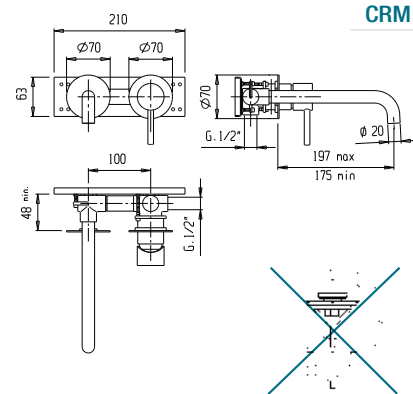

Built-in single-lever basin mixer

Pz. 8
cm 34x37x50

ART. CRTSDS73735K

Joy

Joy collection

LEVER

Bianco/White
L03

Nero/Black
L04