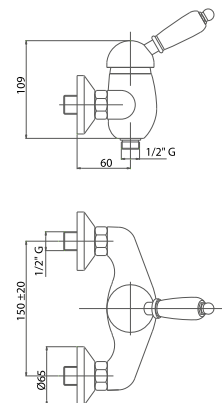

Single-lever external shower mixer with shower kit

Pz. 5
cm 34x37x50

ART. CRTCDS73740K

| | |
|-----|--------|
| CRM | 189,00 |
| CRO | 220,00 |
| VOT | 255,00 |
| VRA | 265,00 |
| ORO | 360,00 |

ESDELT2005SK