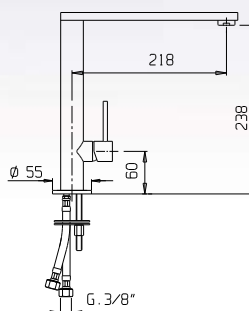

LVMMIN208700

Miscelatore monocomando
lavello monoforo con bocca
girevole

*Single-lever one-hole sink mixer
with swivel spout*

Pz. 8
cm 34x37x50

ART. CRTSDS737400000