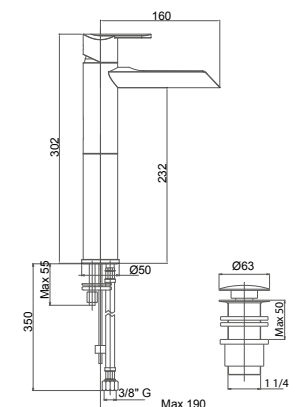

LVBHEV202200

Miscelatore monocomando lavabo prolungato con scarico - 1" 1/4" Clic-Clac

Single-lever basin prolonged mixer with 1" 1/4" Clic-Clac pop-up waste

Pz. 8
cm 34x37x50

ART. CRTCD SAX2800