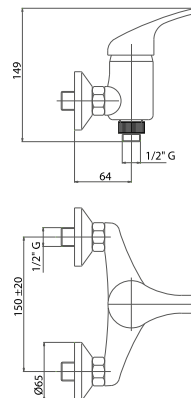

ESDSTR200500

Miscelatore monocomando
esterno doccia con flessibile cm
150, supporto e doccia

Single-lever external shower
mixer with shower kit

Pz. 10
cm 34x37x50

ART. CRTCD573740K