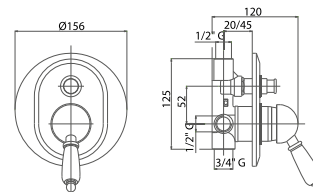

CRM	150,00
CRO	158,00
VOT	182,00
VRA	186,00
ORO	236,00

INDELT230300

Miscelatore monocomando
incasso doccia con deviatore
2 vie manuale

*Built-in single-lever shower
mixer with manual diverter 2 ways*

Pz. 5
cm 34x37x50

ART. CRTSDS73735K