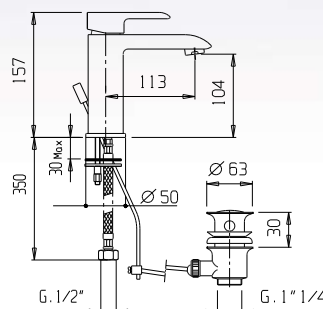

LVBJOY200200

Miscelatore monocomando
lavabo con scarico - 1" 1/4"

Single-lever basin mixer with
1" 1/4" pop-up waste

Pz. 12
cm 34x37x50

ART. CRTD25737BB0

Finiture / Finishing €

CRM	90,00
L03	95,00
L04	95,00
L05	95,00

BIDJOY200300

Miscelatore monocomando
bidet con scarico - 1" 1/4"

Single-lever bidet mixer with
1" 1/4" pop-up waste

Pz. 12
cm 34x37x50

ART. CRTD25737BB0