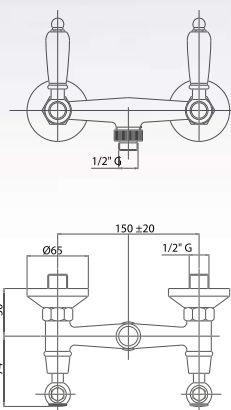

ESDFRS100500

Gruppo esterno doccia con doccia
Elegant e flessibile ottone doppia
graiffatura cm 150.

External shower with
shower kit

Pz. 8
cm 34x37x50

ART. VT082475SX00000
ART. VT082475DX00000