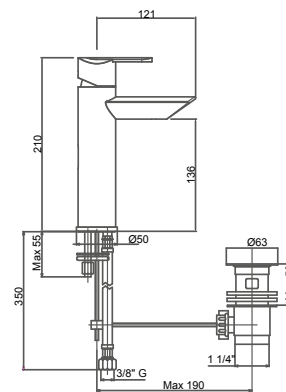

LVBDRM200200

Miscelatore monocomando lavabo con scarico - 1" 1/4"

Single-lever basin mixer with 1" 1/4" pop-up waste

Pz. 8
cm 34x37x50

ART. CRTCD SAX2800

Finiture / Finishing €

CRM 260,00

LVBDRM201800

Miscelatore monocomando lavabo intermedio con scarico - 1" 1/4"

Single lever basin mixer intermediate with 1"1/4 pop-up waste

Pz. 8
cm 34x37x50

ART. CRTCD SAX2800

CRM 280,00

LVBDRM201900

Miscelatore monocomando lavabo intermedio bocca lunga con scarico - 1" 1/4"

Single lever basin mixer intermediate with long spout and 1"1/4 pop-up waste.

Pz. 8
cm 34x37x50

ART. CRTCD SAX2800

CRM 300,00

LVBDRM202200

Miscelatore monocomando lavabo prolungato con scarico - 1" 1/4"

Single-lever basin prolonged mixer with 1" 1/4" pop-up waste

Pz. 8
cm 34x37x50

ART. CRTCD SAX2800

CRM 352,10