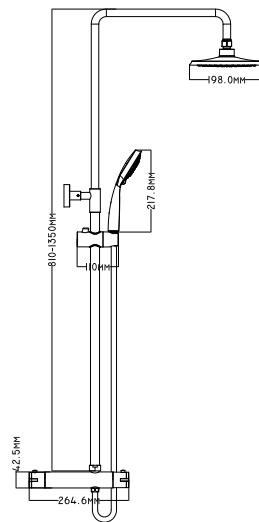

ESDFLT2025

Miscelatore monocomando esterno doccia serie Flat con deviatore incorporato , colonna doccia , soffione inox 200x200, doccia , flessibile cm:150

External bath mixer Flat Collection with diverter included, shower column, inox shower head 200x200, handshower, flex cm 150

Finiture / Finishing €

CRM 488,00