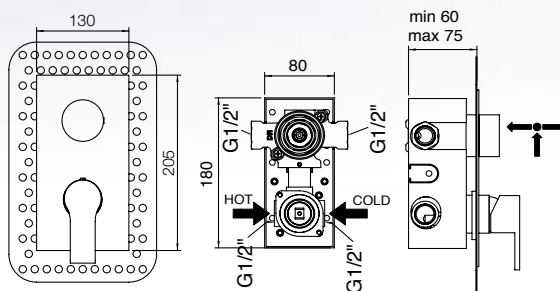

INDHEV230300

Miscelatore monocomando incasso doccia con deviatore 2 vie manuale

Built-in single-lever shower mixer with manual diverter 2 ways

Pz. 5
cm 34x37x50

ART. CRTSDS73735K

Finiture / Finishing €

CRM 250,00

INDHEV230400

Miscelatore monocomando incasso doccia con deviatore 3 vie manuale

Built-in single-lever shower mixer with manual diverter 3 ways

Pz. 5
cm 34x37x50

ART. CRTSDS73735K