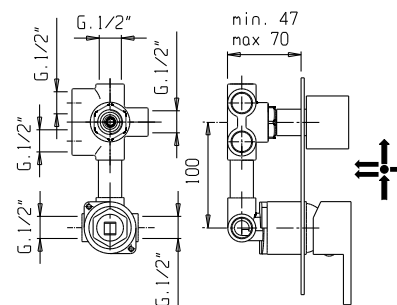

CRM	272,00
FOS	433,00
CNE	440,00
CNS	483,00
OIS	530,00