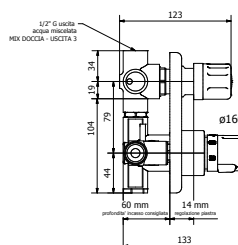

INDTRM202900

Miscelatore termostatico
ad incasso con deviatore a 2 vie

*Thermostatic built-in mixer
with 2 ways diverter*