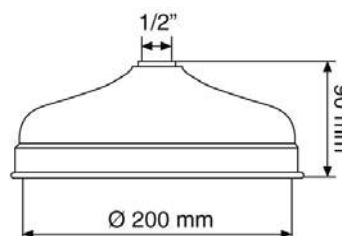

SOFOLF050000

Soffione **Old fashion** in ottone monogetto ø 200 mm

Old fashion brass shower head Single jet ø 200 mm

CRM	139,50
VOT	175,00
VRA	185,00
ORO	240,00

SOFOLF140000

Soffione **Epoque** in Ottone ø 217 mm, anticalcare

Epoque Brass shower head ø 217 mm Anti-limestone