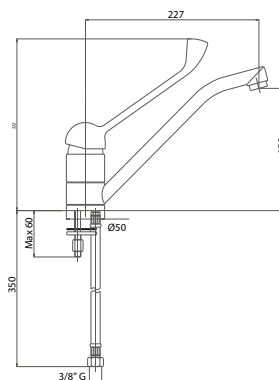

LVMSTR2000LS

Miscelatore monocomando lavello monoforo
con bocca girevole e leva sanitaria

*Single-lever one-hole sink mixer with
Movable spout and sanitary lever*

Pz. 8
cm 34x37x50

AER. MAS705024000

ART. CRTSDS737040000