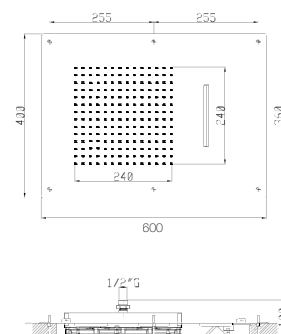

CRM	1200,00
SAT	1300,00
NOP	1500,00
ORO	1800,00