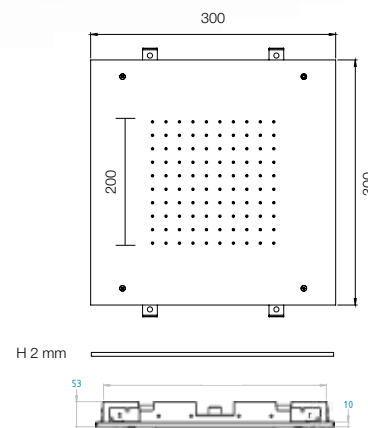

SOFMOG113000

Soffione acciaio inox a incasso
300x300, con funzione pioggia

*Concealed Stainless Steel
shower head 300x300
with 1 function: rain*

Finiture / Finishing €

CRM	690,00
SAT	730,00
NOP	850,00
ORO	1000,00

NOTE INSTALLAZIONE: Prevedere per l'utilizzo
1 rubinetto per comandare correttamente il soffione a pioggia
INSTALLATION NOTES: Provide the use of a faucet
to correctly command the rain shower