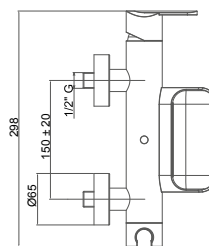

VSCHEV200400

Miscelatore monocomando vasca esterno con doccia flessibile cm 150 e supporto

Single-lever external bath mixer with flexible cm 150 and showersupport

Pz. 5
cm 34x37x50

ART. CRTSDSD73735K