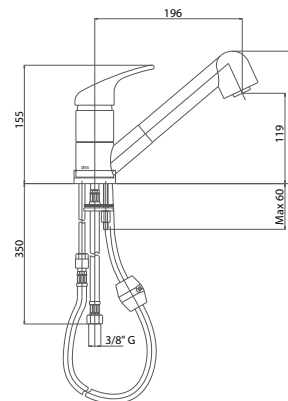

LVMSTR200800

Miscelatore monocomando
lavello monoforo con doccia
estraiabile

*Single-lever one-hole sink mixer
with Pull-out shower*

Pz. 8
cm 34x37x50

ART. CRTSDS737040000