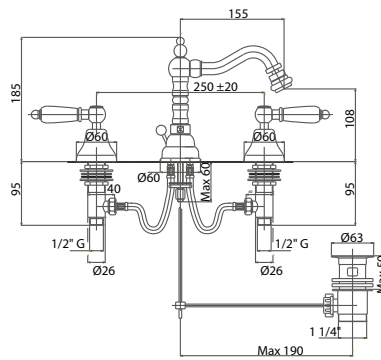

CRM	310,00
VOT	356,00
VRA	366,00
ORO	498,00

BIDDMN103300

Batteria lavabo, scarico 1" - 1/4"

3 holes wash bidet mixer with
automatic pop-up waste - 1" 1/4"

Pz. 12
cm 34x37x50

ART. VT082475SX00000
ART. VT082475DX00000