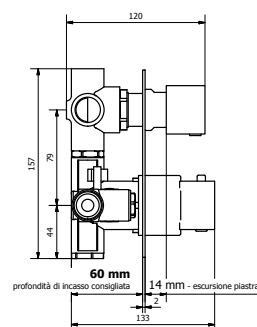

CRM 430,00

*Termostatica
Thermostatic*

INDTRM2040

Miscelatore termostatico ad incasso con deviatore a 3 vie.

Thermostatic built-in mixer with 3 ways diverter.