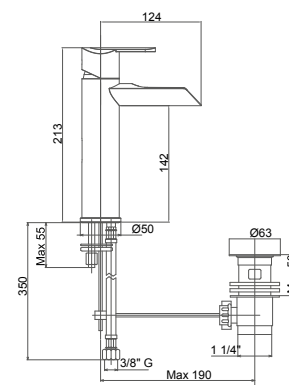

CRM 330,00

LVBHEV201800

Miscelatore monocomando lavabo intermedio con scarico - 1" 1/4"

Single lever basin mixer intermediate with 1"1/4 pop-up waste

Pz. 8
cm 34x37x50

ART. CRTCD SAX2800

CRM 415,00

LVBHEV201900