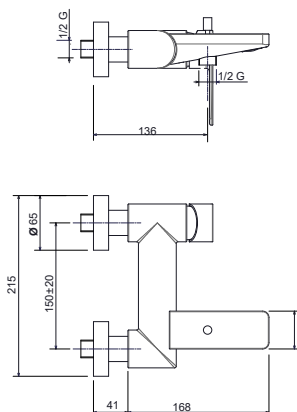

CRM	300,00
FOS	460,00
CNE	470,00
CNS	520,00

ESDCTY200500

Miscelatore monocomando esterno doccia con flessibile cm 150, supporto e doccia

Single-lever external shower mixer with flexible cm 150 and shower support

Pz. 5
cm 34x37x50

ART. CRTCDS730600