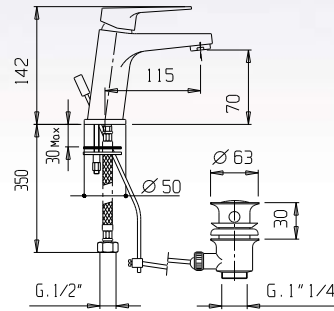

LVBBON200200

Miscelatore monocomando
lavabo con scarico - 1" 1/4"

*Single-lever basin mixer with
1" 1/4" pop-up waste*

Pz. 12
cm 34x37x50

ART. CRTCD573735A

Finiture / Finishing €

CRM 78,00

BIDBON200300

Miscelatore monocomando
bidet con scarico - 1" 1/4"

*Single-lever bidet mixer with
1" 1/4" pop-up waste*

Pz. 12
cm 34x37x50

ART. CRTCD573735A