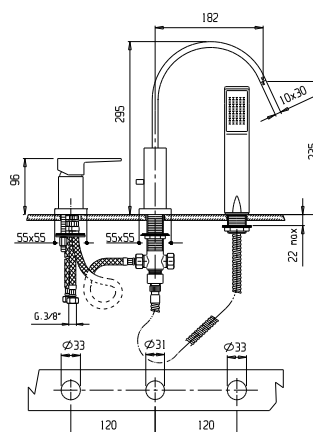

CRM	500,00
L03	505,00
L04	505,00
L05	505,00
BIO	630,00
NOP	630,00
FOS	830,00
CNE	900,00
CNS	950,00