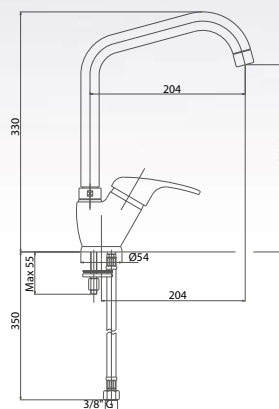

*Lateral single-lever one-hole sink
mixer with movable spout*

Pz. 8
cm 34x37x50

AER. FEM705022000

ART. CRTCDS737040000

Finiture / Finishing €

CRM 77,50

LVMSTR201200

Miscelatore monocomando
lavello orizzontale con bocca
girevole