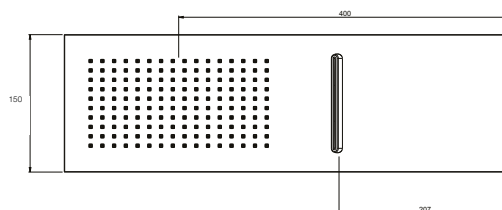

SOFMOG10Z000

Soffione **Prince Duo** in acciaio inox lucido 500x150 mm 2 getti con cascata e pioggia

Prince Duo Shower head in polished stainless steel 500x150 2 jets mm with waterfall and rain