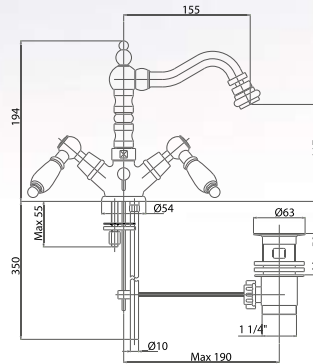

BIDDMS1037

Bidet monoforo con bocca girevole e scarico - 1" 1/4"

Single hole bidet mixer with swivel spout, automatic pop-up waste - 1" 1/4"

Pz. 8
cm 34x37x50

AER. FEM706000000

ART. VT082475SX00000
ART. VT082475DX00000

Finiture / Finishing €

CRM	397,00
VOT	440,00
VRA	450,00
ORO	528,00

VSCDMS1050

Batteria da bordo vasca 4 fori con doccia

Bath mixer 4 hole with shower

Pz. 4
cm 34x37x50

AER. MAS705028000

ART. VT082475SX00000
ART. VT082475DX00000