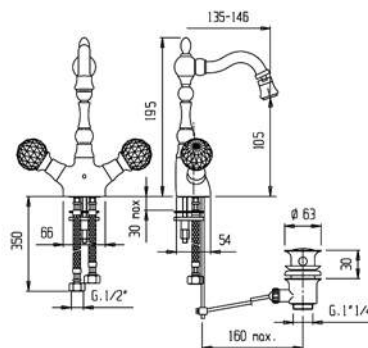

CRM	489,00
VOT	600,00
VOP	610,00
ORO	629,00
OSA	639,00

LVBBOS1039

Lavabo monoforo con scarico - 1" 1/4" a canna corta

Single hole bidet mixer with automatic pop-up waste 1" 1/4"

Pz. 5
cm 34x37x50

ART. VT082075DXRC