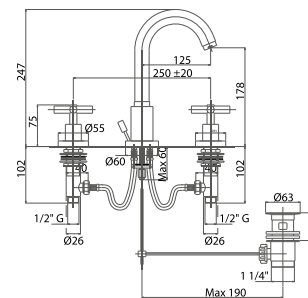

3 holes wash basin mixer unit with pop-up waste 1" 1/4"

Pz. 5
cm 34x37x50

AER.MAS705024CRM

ART.VT082075DX00000

CRM 215,50

BIDAML110400

Batteria bidet con scarico da 1" 1/4"

3 holes bidet mixer with pop-up waste 1" 1/4"