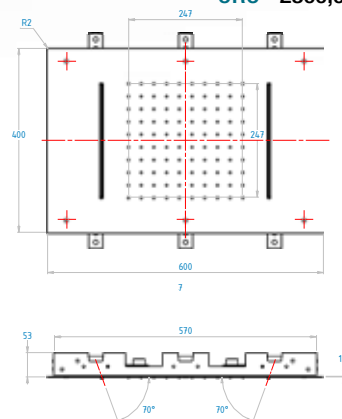

SOFPLG713000

Soffione in acciaio inox ad incasso
700x400 2 funzioni - pioggia e
doppia cascata

*Concealed Stainless Steel shower
head 700x400 with 2 functions:
rain and double waterfall.*

2WAYS

NOTE INSTALLAZIONE: Prevedere per l'utilizzo 2 rubinetti
per comandare correttamente il soffione a pioggia e cascata
INSTALLATION NOTES: Provide the use 2 faucets to
correctly command the rain shower and waterfall