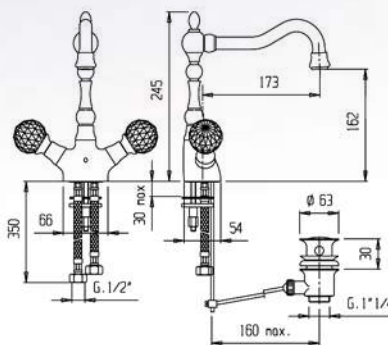

LVBBOS1036

Lavabo monoforo con scarico - 1" 1/4"

Single hole wash basin mixer with automatic pop-up waste - 1" 1/4"

Pz. 5
cm 34x37x50

ART. VT082075DXRC

Finiture / Finishing

€

CRM	489,00
VOT	600,00
VOP	610,00
ORO	629,00
OSA	639,00

BIDBOS1037

Bidet monoforo con scarico 1" 1/4"

"Single hole bidet mixer with automatic pop-up waste 1" 1/4"

Pz. 5
cm 34x37x50

ART. VT082075DXRC