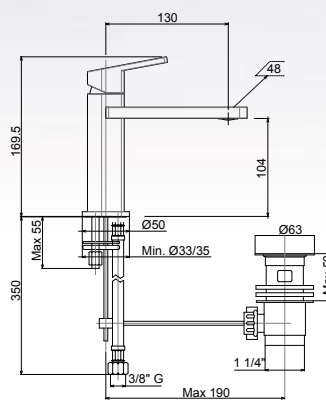

LVBCTY200200

Miscelatore monocomando
lavabo con scarico - 1" 1/4"

*Single-lever basin mixer with
1" 1/4" pop-up waste*

Pz. 8
cm 34x37x50

ART. CRTCDST730600

Finiture / Finishing €

CRM	290,00
FOS	484,00
CNE	499,00
CNS	548,00

LVBCTY201900

Miscelatore monocomando
lavabo intermedio con bocca
lunga e scarico - 1" 1/4"

*Single lever basin mixer
intermediate with long spout and
1"1/4 pop-up waste*

Pz. 8
cm 34x37x50

ART. CRTCDST730600