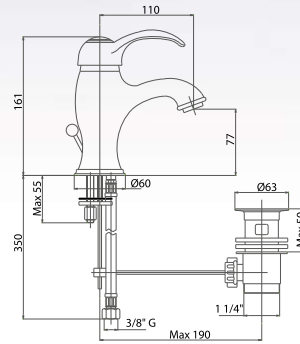

LVBCLS200200

Miscelatore monocomando
lavabo con scarico - 1" 1/4"

*Single-lever basin mixer with -
1" 1/4" pop-up waste*

Pz. 8
cm 34x37x50

AER. MAS705024000

ART. CRTCDS73740K

Finiture / Finishing €

CRM	120,50
CRO	138,50
NKS	142,00
VOT	152,50
VRA	162,50
ORO	219,00

BIDCLS200300

Miscelatore monocomando
bidet con scarico - 1" 1/4"

*Single-lever bidet mixer with - 1"
1/4" pop-up waste*

Pz. 8
cm 34x37x50

AER. MAS705024000

ART. CRTCDS73740K