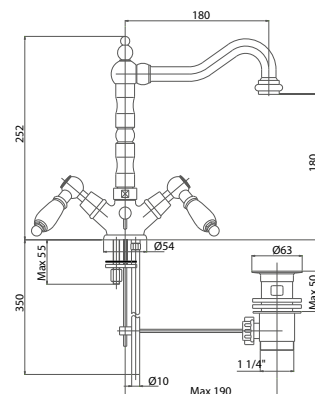

CRM	254,00
VOT	303,00
VRA	313,00
ORO	382,00