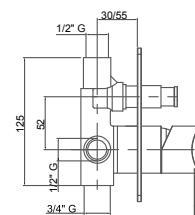

INDDRM20100

Miscelatore monocomando incasso doccia con deviatore 2 vie automatico

Built-in single-lever shower mixer with automatic diverter 2 ways

Pz. 16
cm 34x37x50

ART. CRTSD 73735K